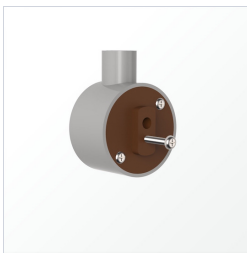

Price List

EFFECTIVE 1 MARCH 2022

avenir®

Verso

Verso Single Heated Towel Rails combines flat rectangular and cylindrical stainless steel profiles. The design offers flexibility in the number and positioning of the rails. Verso utilises a low voltage supply, making it safe to install in wet areas.

SIMPLIFIED INSTALLATION SYSTEM

- ✔ Mounting template and diamond drill bit supplied
- ✔ Concealed wiring through either leg
- ✔ No in-wall kit required
- ✔ ClickOn wall fixings / electrical connection (No grub screws)

UWTS-1G_W

WiFi Timer 1-Gang White
Available 2/3 Gang (UWTS-2/3-W)
Program using the phone app

\$79

UWTS-1G_B

WiFi Timer 1-Gang Black (34350076)
Available 2/3 Gang (UWTS-2/3-B)
Program using the phone app

\$79

TRCF-M

In-Wall Kit
Required for masonry walls

\$52

UTMD001

Eco-Timer
Installed behind a std wall switch
Programmed using the wall switch

\$49

Mirror (Std)

Brushed +20%