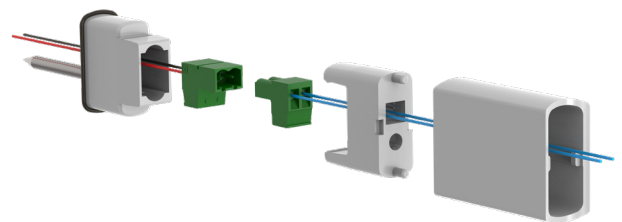

Price List

EFFECTIVE 1 MARCH 2022

avenir®

Verso

Verso Single Heated Towel Rails combines flat rectangular and cylindrical stainless steel profiles. The design offers flexibility in the number and positioning of the rails. Verso utilises a low voltage supply, making it safe to install in wet areas.

SIMPLIFIED INSTALLATION SYSTEM

- ✔ Mounting template and diamond drill bit supplied
- ✔ Concealed wiring through either leg
- ✔ No in-wall kit required
- ✔ ClickOn wall fixings / electrical connection (No grub screws)

ORDERING INFORMATION

- ✔ Transformer sold separately (TRTR200-24V - Max 6 rails)
- ✔ Optional transformer (TRTR100-24V - Max 3 rails)
- ✔ Timer recommended (Not Included)
- ✔ Stocked in all finishes and sizes as shown