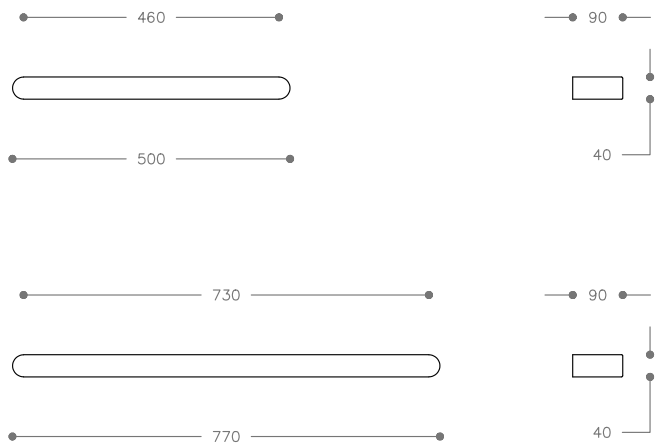

ClickOn Fixing / Electrical Connection

Australian Manufacturer	10 Year Warranty