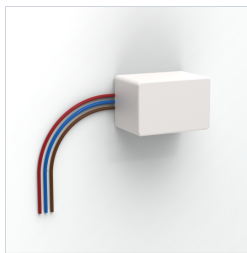

Price List

EFFECTIVE 1 MARCH 2022

avenir®

Verso

Verso Single Heated Towel Rails combines flat rectangular and cylindrical stainless steel profiles. The design offers flexibility in the number and positioning of the rails. Verso utilises a low voltage supply, making it safe to install in wet areas.

UWTS-1G_W

WiFi Timer 1-Gang White
Available 2/3 Gang (UWTS-2/3-W)
Program using the phone app

\$79

UWTS-1G_B

WiFi Timer 1-Gang Black (34350076)
Available 2/3 Gang (UWTS-2/3-B)
Program using the phone app

\$79

TRCF-M

In-Wall Kit
Required for masonry walls

\$52

UTMD001

Eco-Timer
Installed behind a std wall switch
Programmed using the wall switch

\$49

Mirror (Std)

Brushed +20%