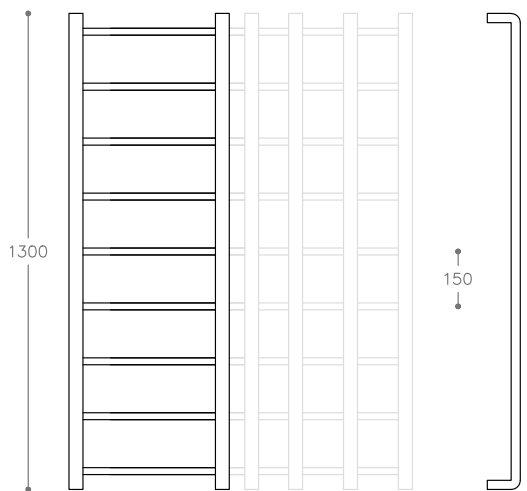

CUSTOM ORDERS (NON RETURNABLE)

- ✔ Non-heated available (Less \$50)
- ✔ Plug-In - bottom left or bottom right leg (+\$50)
- ✔ Some sizes available in Low Voltage version (+\$135) **LV**
- ✔ All finishes (except Mirror) are custom made