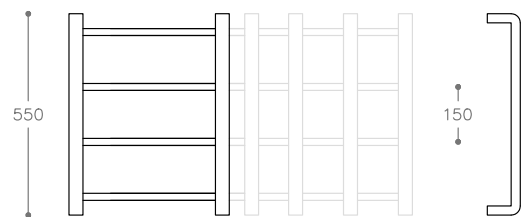

CUSTOM ORDERS (NON RETURNABLE)

- ✔ Non-heated available (Less \$50)
- ✔ Plug-In - bottom left or bottom right leg (+\$50)
- ✔ Some sizes available in Low Voltage version (+\$135) **LV**
- ✔ All finishes (except Mirror) are custom made