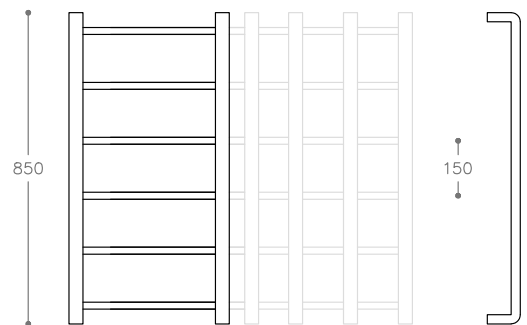

CUSTOM ORDERS (NON RETURNABLE)

- ✔ Non-heated available (Less \$50)
- ✔ Plug-In - bottom left or bottom right leg (+\$50)
- ✔ Some sizes available in Low Voltage version (+\$135) **LV**
- ✔ All finishes (except Mirror) are custom made