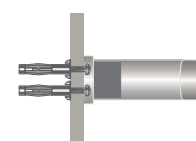

Plasterboard Fixing Kit

TAZPLFK