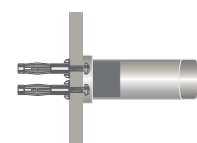

Plasterboard Fixing Kit

PLZPLFK