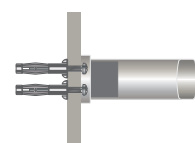

Plasterboard Fixing Kit

MIZPLFK

MADE IN AUSTRALIA

10 YEAR WARRANTY

SIMPLIFIED INSTALLATION

DOUBLE FIXING SYSTEM

Minus accessories come standard with our unique Double Fixing System, which includes a precision drilling fixture and a diamond drill bit to effortlessly and accurately drill holes through even the hardest of vitrified tiles. In addition, all products ship with high quality Hilti® wall plugs, stainless steel screws and a tube of epoxy glue for a secure and enduring installation. Standard installation system suitable for tiled or masonry walls only. Optional fixings for Glass, Plasterboard and a Glue-Only installation (No drilling) are available on request. Products can be supplied to your custom lengths on request.