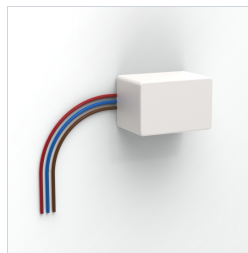

Price List

EFFECTIVE 1 MARCH 2022

avenir®

Grab

The simplicity of Grab cannot be overstated - its all about ease of use - simply throw your towel over the rail and it will be warm and dry next time you bath or shower. The beautiful cylindrical design, based on 40mm tube diameter, provides for perfect proportions.

UWTS-1G_B

WiFi Timer 1-Gang Black (34350076)
Available 2/3 Gang (UWTS-2/3-B)
Program using the phone app

\$79

TRCF-M

In-Wall Kit
Required for masonry walls

\$52

UTMD001

Eco-Timer
Installed behind a std wall switch
Programmed using the wall switch