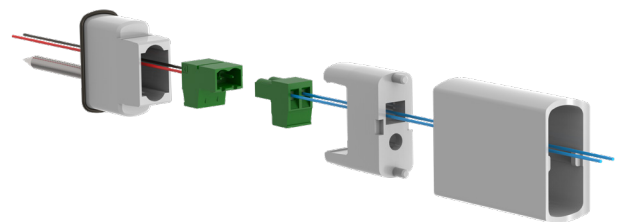

Price List

EFFECTIVE 1 MARCH 2022

avenir®

Grab

The simplicity of Grab cannot be overstated - its all about ease of use - simply throw your towel over the rail and it will be warm and dry next time you bath or shower. The beautiful cylindrical design, based on 40mm tube diameter, provides for perfect proportions.

SIMPLIFIED INSTALLATION SYSTEM

- ✔ Mounting template and diamond drill bit supplied
- ✔ Concealed wiring through top leg (recommended) or bottom
- ✔ No in-wall kit required
- ✔ ClickOn wall fixings / electrical connection (No grub screws)

ORDERING INFORMATION

- ✔ Transformer sold separately (TRTR100-24V - Max 3 rails)
- ✔ Optional transformer (TRTR200-24V - Max 6 rails)
- ✔ Timer recommended (Not Included)
- ✔ Stocked in all finishes as shown

ClickOn Fixing / Electrical Connection

				
	Australian Manufacturer		10 Year Warranty	

Grab

TRH6-90

Vertical Heated Rail - 90cm
Transformer sold separately
Max 3 rails per transformer

\$373     

TRH6RH-90

Vertical Heated Rail - 90cm
Transformer sold separately
Max 3 rails per transformer