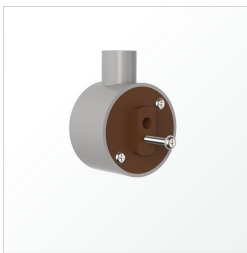

Price List

EFFECTIVE 1 MARCH 2022

avenir®

Grab

The simplicity of Grab cannot be overstated - its all about ease of use - simply throw your towel over the rail and it will be warm and dry next time you bath or shower. The beautiful cylindrical design, based on 40mm tube diameter, provides for perfect proportions.

SIMPLIFIED INSTALLATION SYSTEM

- ✔ Mounting template and diamond drill bit supplied
- ✔ Concealed wiring through top leg (recommended) or bottom
- ✔ No in-wall kit required
- ✔ ClickOn wall fixings / electrical connection (No grub screws)

\$419     

TRTR100-24V

Transformer 24V/100VA
Max 3 rails / transformer
Adjustable Output +-25% rail heat

\$124

UWTS-1G_W

WiFi Timer 1-Gang White
Available 2/3 Gang (UWTS-2/3-W)
Program using the phone app

\$79

UWTS-1G_B

WiFi Timer 1-Gang Black (34350076)
Available 2/3 Gang (UWTS-2/3-B)
Program using the phone app

\$79

TRCF-M

In-Wall Kit
Required for masonry walls

\$52

UTMD001

Eco-Timer
Installed behind a std wall switch
Programmed using the wall switch