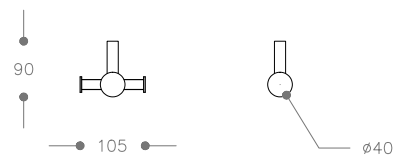

ORDERING INFORMATION

- ✔ Transformer sold separately (TRTR100-24V - Max 3 rails)
- ✔ Optional transformer (TRTR200-24V - Max 6 rails)
- ✔ Timer recommended (Not Included)
- ✔ Stocked in all finishes as shown

ClickOn Fixing / Electrical Connection