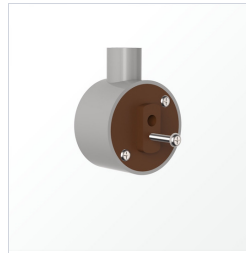

Heated Towel Rail - 75cm
Transformer sold separately
Max 6 rails per transformer

\$247     

TRH9-90

Heated Towel Rail - 90cm
Transformer sold separately
Max 6 rails per transformer

\$258     

TRCF-M

In-Wall Kit
Required for masonry walls

\$52

TRTR200-24V

Transformer 24V/200VA
Max 6 rails / transformer
Adjustable Output +/-25% rail heat

\$162

UWTS-1G_W

WiFi Timer 1-Gang White
Available 2/3 Gang (UWTS-2/3-W)
Program using the phone app

\$79

UWTS-1G_B