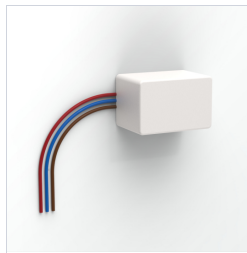

\$52

TRTR200-24V

Transformer 24V/200VA
Max 6 rails / transformer
Adjustable Output +/-25% rail heat

\$162

UWTS-1G_W

WiFi Timer 1-Gang White
Available 2/3 Gang (UWTS-2/3-W)
Program using the phone app

\$79

UWTS-1G_B

WiFi Timer 1-Gang Black (34350076)
Available 2/3 Gang (UWTS-2/3-B)
Program using the phone app

\$79

UTMD001

Eco-Timer
Installed behind a std wall switch
Programmed using the wall switch

\$49