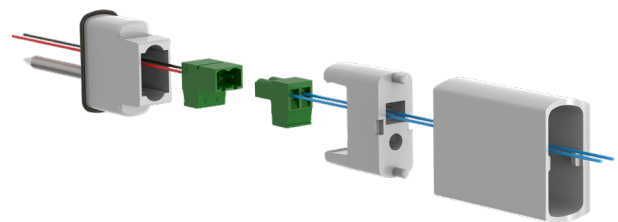

SIMPLIFIED INSTALLATION SYSTEM

- ✔ Mounting template and diamond drill bit supplied
- ✔ Concealed wiring through either leg
- ✔ No in-wall kit required
- ✔ ClickOn wall fixings / electrical connection (No grub screws)

ORDERING INFORMATION

- ✔ Transformer sold separately (TRTR200-24V - Max 6 rails)
- ✔ Optional transformer (TRTR100-24V - Max 3 rails)
- ✔ Timer recommended (Not Included)
- ✔ Stocked in all finishes and sizes as shown