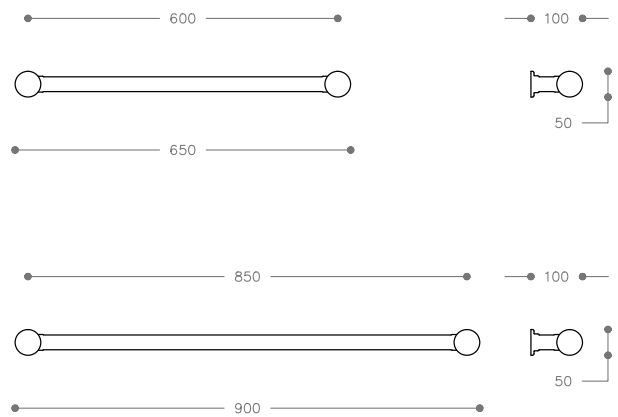

SIMPLIFIED INSTALLATION SYSTEM

- ✔ Mounting template and diamond drill bit supplied
- ✔ Concealed wiring through either leg
- ✔ No in-wall kit required

ORDERING INFORMATION

- ✔ Transformer sold separately (TRTR200-24V - Max 6 rails)
- ✔ Optional transformer (TRTR100-24V - Max 3 rails)
- ✔ Timer recommended (Not Included)
- ✔ Stocked in all finishes and sizes as shown