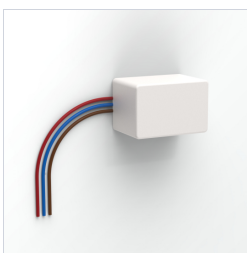

Price List

EFFECTIVE 1 MARCH 2022

avenir®

Classic

Classic Single Heated Towel Rails are crafted from solid brass for the traditional Olde English charm. The design offers flexibility in the number and positioning of the rails. Classic utilises a low voltage supply, making it safe to install in wet areas.

UWTS-1G_W

WiFi Timer 1-Gang White
Available 2/3 Gang (UWTS-2/3-W)
Program using the phone app

\$79

UWTS-1G_B

WiFi Timer 1-Gang Black (34350076)
Available 2/3 Gang (UWTS-2/3-B)
Program using the phone app

\$79

UTMD001

Eco-Timer
Installed behind a std wall switch
Programmed using the wall switch

\$49