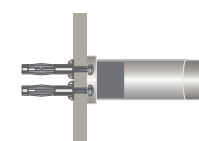

Bizu | Bathroom Accessories

avenir®

Toilet Roll Holder

Shown here right facing
height 32 / width 158 / depth 80

BISTRH-LF (Left facing)
BISTRH-RF (Right facing)

Double Toilet Roll Holder

height 32 / width 284 / depth 80

BIDTRH

Hand Towel Rail

Shown here right facing
height 135 / width 192 / depth 80

BIHTR-LF (Left facing)
BIHTR-RF (Right facing)

Robe Hook

height 42 / width 16 / depth 40

BIRH

Single Towel Rail

Back Plate

height 26 / width 36 / depth 3

BIBP

Through Glass Fixing Kit

BIZTGFK
(10 mm hole required)

Glue Only Fixing Kit

BIZGOFK

Plasterboard Fixing Kit

BIZPLFK

MADE IN AUSTRALIA

10 YEAR WARRANTY

SIMPLIFIED INSTALLATION

DOUBLE FIXING SYSTEM

BIZU accessories come standard with our unique Double Fixing System, which includes a precision drilling fixture and a diamond drill bit to effortlessly and accurately drill holes through even the hardest of vitrified tiles. For a secure and enduring installation, all Avenir products ship with high quality wall plugs, stainless steel screws and epoxy glue (Single mount items only). Standard installation system suitable for tiled or masonry walls only. Optional fixings for Glass, Plasterboard and a Glue-Only installation (No drilling) are available (sold separately). Products can be supplied to your custom lengths on request.