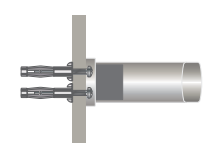

Beyond ⋮ Bathroom Accessories

avenir®

Toilet Roll Holder

Shown here right facing
height 20 / width 140 / depth 80

BESTRH-LF (Left facing)
BESTRH-RF (Right facing)

Double Toilet Roll Holder

height 26 / width 250 / depth 80

Shelf

Polished Solid Surface
height 20 / depth 120

BESHL450 (width 450)
BESHL650 (width 650)

Towel Rack

height 80 / depth 315

BETR450 (width 450)
BETR650 (width 650)

Through Glass Fixing Kit

ABZTGFK-S (Single)
(10 mm hole required)
BEZTGFK-D (Double)
(10x24 mm Waterjet slot required)

Glue Only Fixing Kit

BEZGOFK

Plasterboard Fixing Kit

BEZPLFK

MADE IN AUSTRALIA

10 YEAR WARRANTY

SIMPLIFIED INSTALLATION

DIRECT CONNECT FIXING SYSTEM

BEYOND accessories come standard with our unique Direct Connect Fixing System, which includes a precision drilling fixture and a diamond drill bit to effortlessly and accurately drill holes through even the hardest of vitrified tiles. For a secure and enduring installation, all Avenir products ship with high quality wall plugs, stainless steel screws and epoxy glue (Single mount items only). Standard installation system suitable for tiled or masonry walls only. Optional fixings for Glass, Plasterboard and a Glue-Only installation (No drilling) are available (sold separately). Products can be supplied to your custom lengths on request.