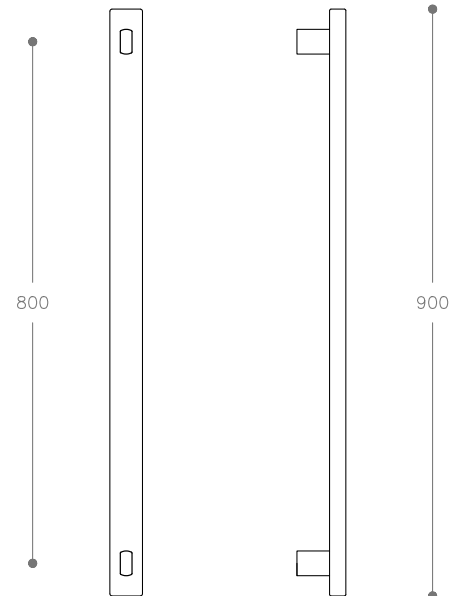

ClickOn Fixing / Electrical Connection

	Australian Manufacturer		10 Year Warranty