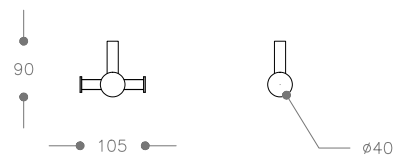

ORDERING INFORMATION

- ✔ Transformer sold separately (TRTR100-24V - Max 3 rails)
- ✔ Optional transformer (TRTR200-24V - Max 6 rails)
- ✔ Timer recommended (Not Included)
- ✔ Stocked in all finishes as shown

ClickOn Fixing / Electrical Connection