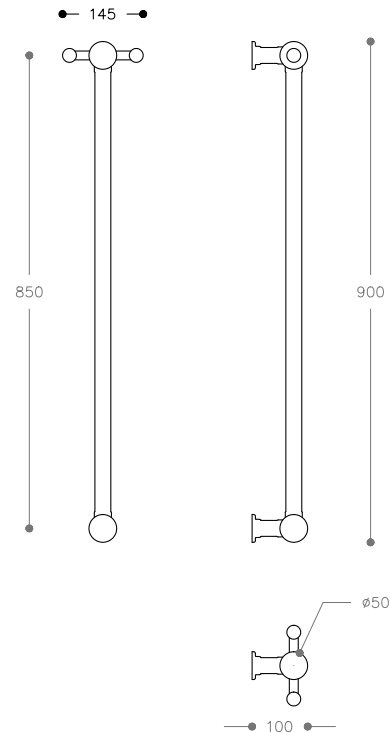

ORDERING INFORMATION

- ✓ Transformer sold separately (TRTR100-24V - Max 3 rails)
- ✓ Optional transformer (TRTR200-24V - Max 6 rails)
- ✓ Timer recommended (Not Included)
- ✓ Stocked in all finishes and sizes as shown