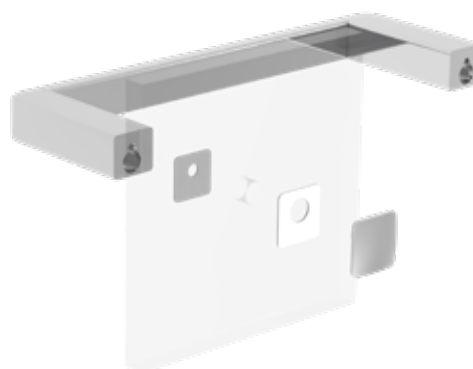

Glass Mounting Kit

Australian
Manufacturer

10 Year Warranty