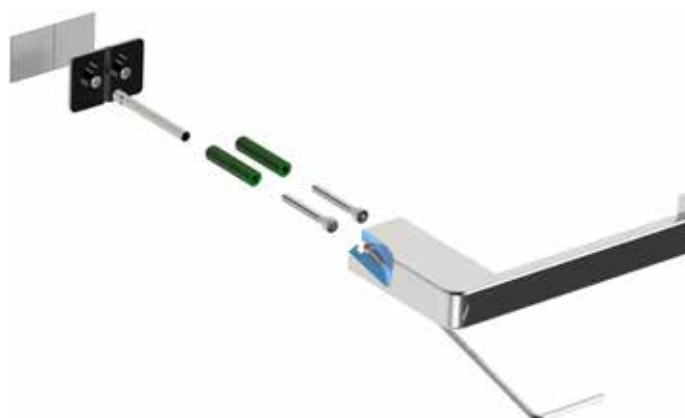

Double Fixing System

FEATURES

- ✓ Warranty 10 Years
- ✓ Mounting template and diamond drill bit supplied
- ✓ DirectConnect fixing system - Includes Epoxy Glue where required
- ✓ Suitable for double length paper rolls
- ✓ Stocked in all finishes and sizes as shown
- ✓ Wall plugs & screws supplied - suitable for tiles or masonry
- ✓ Through glass fixing kits available
- ✓ Plasterboard fixing kits available
- ✓ Custom length rails available on Request
- ✓ Optional Back Plates available