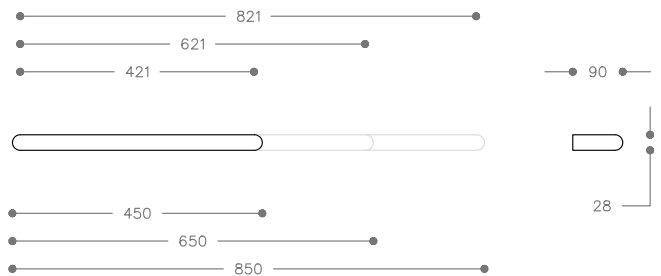

FEATURES

- ✔ Warranty 10 Years (12 Months on Transformers, Timers & Labour)
- ✔ Ultra safe low voltage - 12V SELV Transformer (Sold separately)
- ✔ Standards: AS/NZS 60335.2.43, IPx5 Rating
- ✔ Replaceable heating elements

SIMPLIFIED INSTALLATION SYSTEM

- ✔ Mounting template and diamond drill bit supplied
- ✔ Concealed wiring through either leg
- ✔ In-Wall Kit ensures rails are spaced and aligned perfectly

ORDERING INFORMATION

- ✔ In-Wall Kit required (TRCF105) - Max 5 rails
- ✔ Through glass fixing kits available (Heating not possible)
- ✔ Timer recommended (Not Included)
- ✔ Stocked in all finishes and sizes as shown
- ✔ Can be installed with transformer only (TRTR105-12V) (Not Recommended)