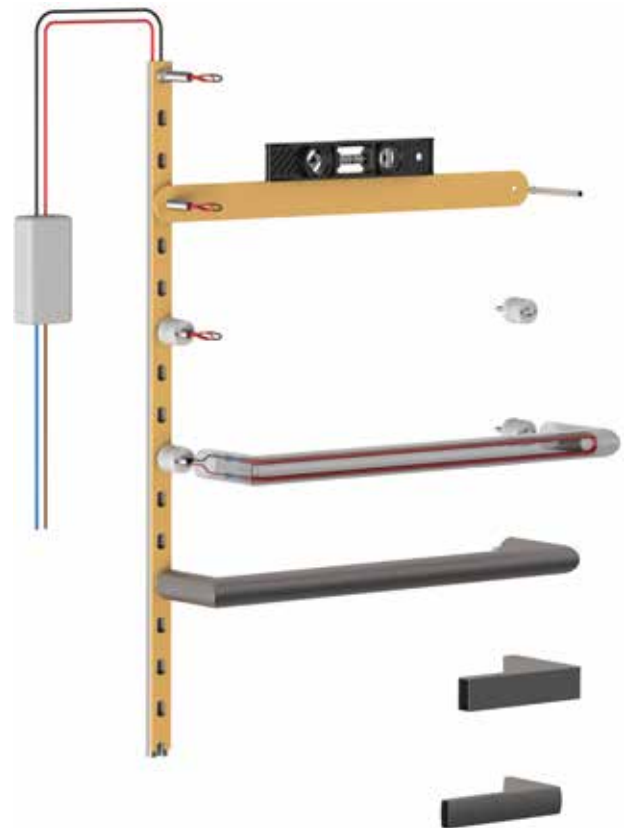

In-Wall Kit (TRCF105)

	Australian Manufacturer	10 Year Warranty