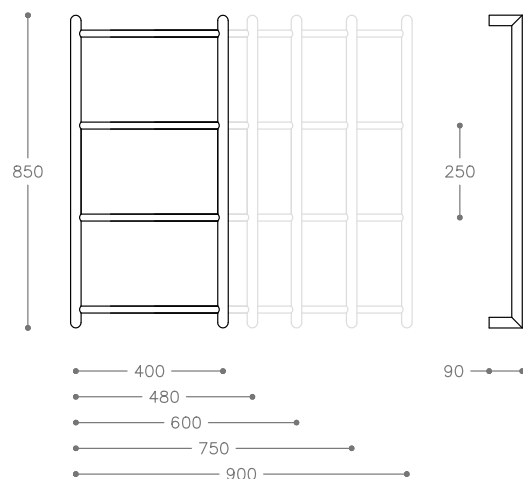

Australian Manufacturer		10 Year Warranty