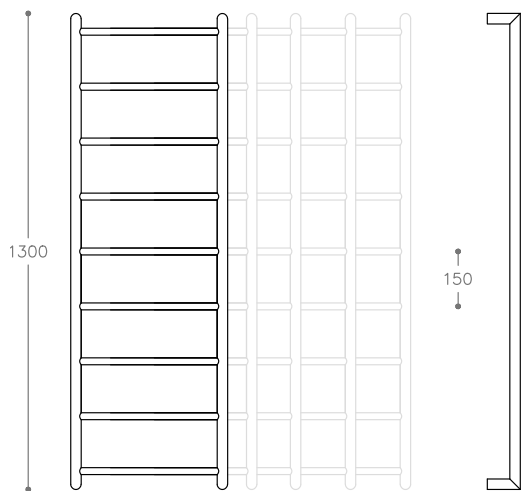

Australian Manufacturer	10 Year Warranty