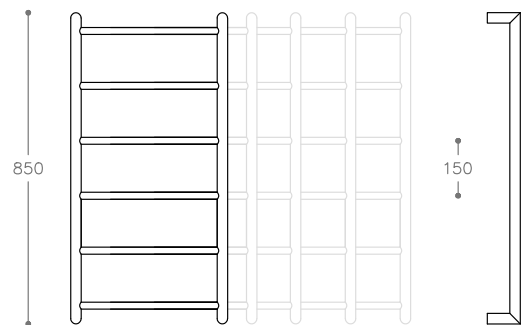

Australian Manufacturer	10 Year Warranty