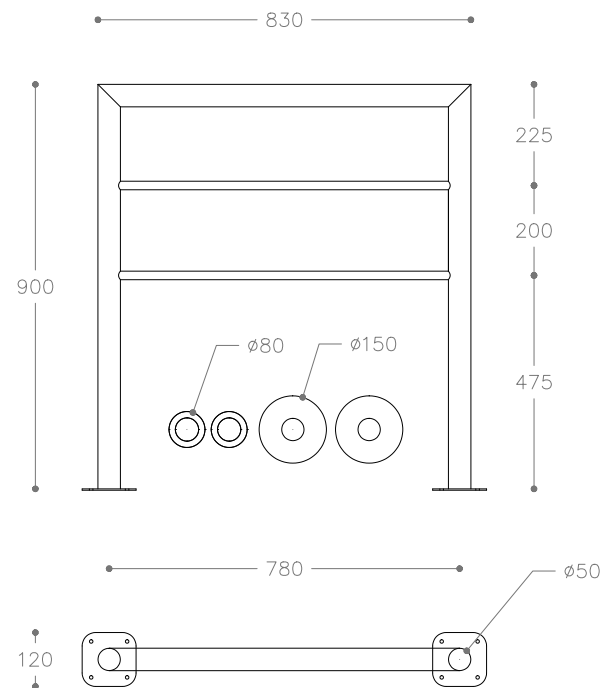

CUSTOM ORDERS (NON RETURNABLE)

- ✔ Low Voltage standard (Transformer included)
- ✔ All finishes (except Mirror) are custom made

LV

Over Tile Installation