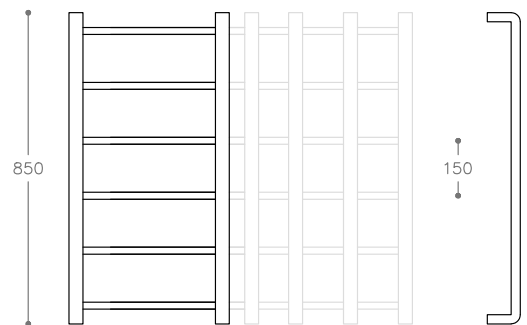

Australian Manufacturer	10 Year Warranty