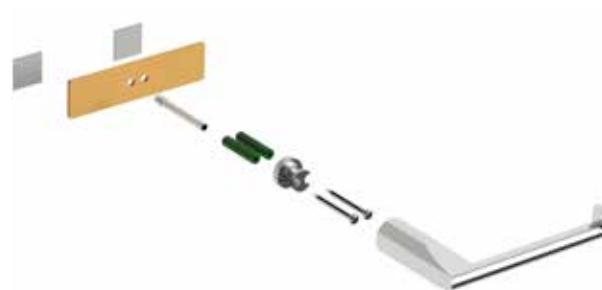

Engineered fixing systems for durability & strength

DOUBLE FIXING SYSTEM

All Avenir bathroom accessories come standard with our unique Double Fixing System, which includes a precision drilling template and diamond drill bit to effortlessly and accurately drill holes through even the hardest of vitrified tiles. In addition, all products include high-quality stainless steel fasteners, Starplug® wall plugs and epoxy glue (where required) for secure and enduring installation. The Double Fixing System is suitable for tiled or masonry walls only.

Double Fixing System

FEATURES

- ✓ Warranty 10 Years
- ✓ Mounting template and diamond drill bit supplied
- ✓ Double fixing system - Includes Epoxy Glue where required
- ✓ Suitable for double length paper rolls
- ✓ Stocked in all finishes and sizes as shown
- ✓ Wall plugs & screws supplied - suitable for tiles or masonry
- ✓ Through glass fixing kits available
- ✓ Plasterboard fixing kits available
- ✓ Custom length rails available on Request
- ✓ Optional Back Plates available