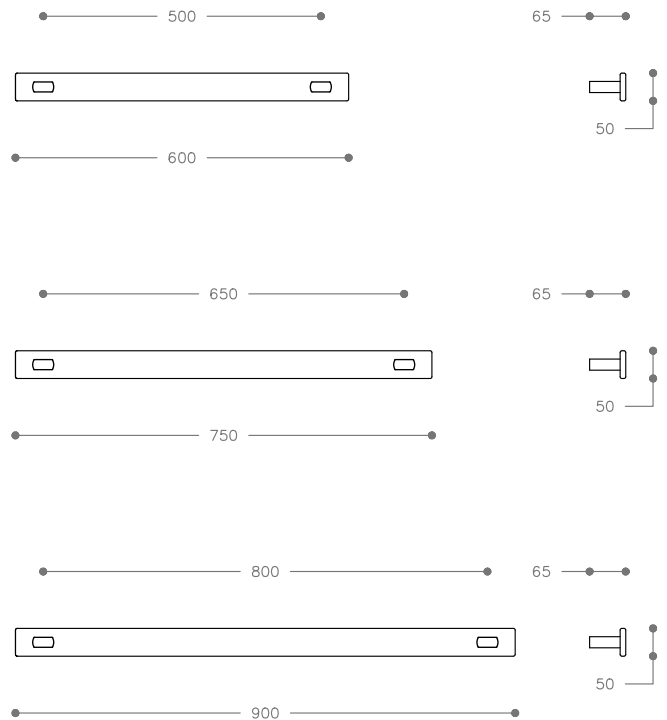

ORDERING INFORMATION

- ✔ Transformer sold separately (TRTR200-24V - Max 6 rails)
- ✔ Optional transformer (TRTR100-24V - Max 3 rails)
- ✔ Timer recommended (Not Included)
- ✔ Stocked in all finishes and sizes as shown

ClickOn Fixing / Electrical Connection