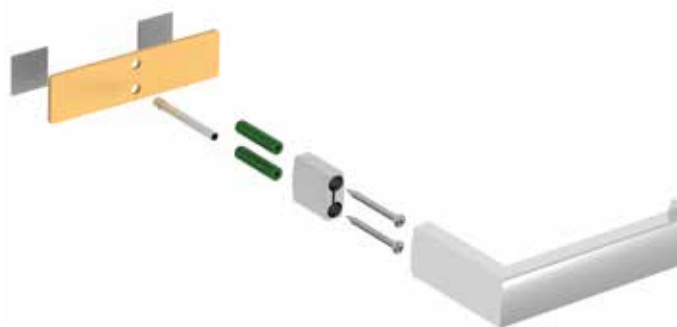

Engineered fixing systems for durability & strength

DOUBLE FIXING SYSTEM

All Avenir bathroom accessories come standard with our unique Double Fixing System, which includes a precision drilling template and diamond drill bit to effortlessly and accurately drill holes through even the hardest of vitrified tiles. In addition, all products include high-quality stainless steel fasteners, Starplug® wall plugs and epoxy glue (where required) for secure and enduring installation. The Double Fixing System is suitable for tiled or masonry walls only.