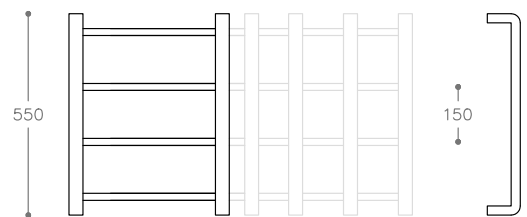

Australian Manufacturer	10 Year Warranty