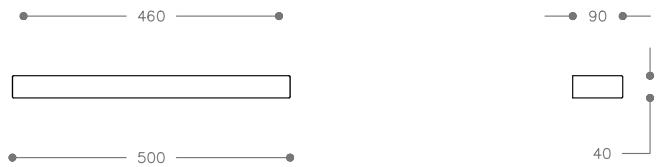

FEATURES

- ✔ Warranty 10 Years (12 Months on Transformers, Timers & Labour)
- ✔ Ultra safe low voltage - 24V SELV Transformer (Sold separately)
- ✔ Standards: AS/NZS 60335.2.43, IPx5 Rating
- ✔ Replaceable heating elements

SIMPLIFIED INSTALLATION SYSTEM

- ✔ Mounting template and diamond drill bit supplied
- ✔ Concealed wiring through either leg
- ✔ No in-wall kit required
- ✔ ClickOn wall fixings / electrical connection (No grub screws)

ORDERING INFORMATION

- ✔ Transformer sold separately (TRTR200-24V - Max 6 rails)
- ✔ Optional transformer (TRTR100-24V - Max 3 rails)
- ✔ Timer recommended (Not Included)
- ✔ Stocked in all finishes and sizes as shown