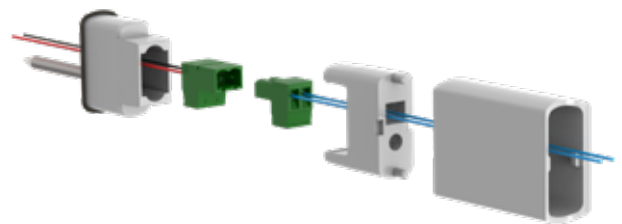

ClickOn Fixing / Electrical Connection

Australian Manufacturer	10 Year Warranty