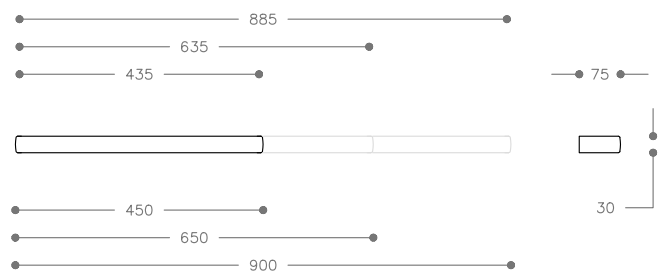

FEATURES

- ✔ Warranty 10 Years (12 Months on Transformers, Timers & Labour)
- ✔ Ultra safe low voltage - 12V SELV Transformer (Sold separately)
- ✔ Standards: AS/NZS 60335.2.43, IPx5 Rating
- ✔ Replaceable heating elements

SIMPLIFIED INSTALLATION SYSTEM

- ✔ Mounting template and diamond drill bit supplied
- ✔ Concealed wiring through either leg
- ✔ In-Wall Kit ensures rails are spaced and aligned perfectly

ORDERING INFORMATION

- ✔ In-Wall Kit required (TRCF105) - Max 5 rails
- ✔ Through glass fixing kits available (Heating not possible)
- ✔ Timer recommended (Not Included)
- ✔ Stocked in all finishes and sizes as shown
- ✔ Can be installed with transformer only (TRTR105-12V) (Not Recommended)