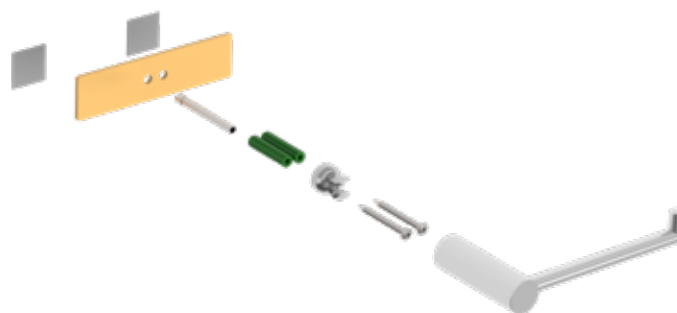

### DOUBLE FIXING SYSTEM

All Avenir bathroom accessories come standard with our unique Double Fixing System, which includes a precision drilling template and diamond drill bit to effortlessly and accurately drill holes through even the hardest of vitrified tiles. In addition, all products include high-quality stainless steel fasteners, Starplug® wall plugs and epoxy glue (where required) for secure and enduring installation. The Double Fixing System is suitable for tiled or masonry walls only.