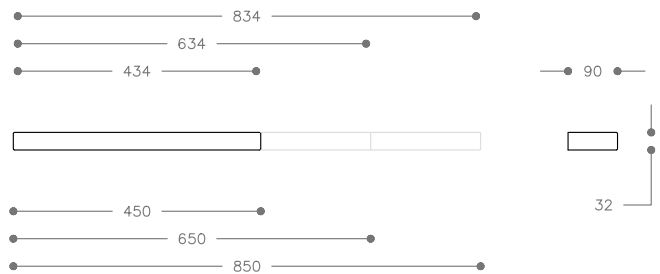

FEATURES

- ✔ Warranty 10 Years (12 Months on Transformers, Timers & Labour)
- ✔ Ultra safe low voltage - 12V SELV Transformer (Sold separately)
- ✔ Standards: AS/NZS 60335.2.43, IPx5 Rating
- ✔ Replaceable heating elements

SIMPLIFIED INSTALLATION SYSTEM

- ✔ Mounting template and diamond drill bit supplied
- ✔ Concealed wiring through either leg
- ✔ In-Wall Kit ensures rails are spaced and aligned perfectly

ORDERING INFORMATION

- ✔ In-Wall Kit required (TRCF105) - Max 5 rails
- ✔ Through glass fixing kits available (Heating not possible)
- ✔ Timer recommended (Not Included)
- ✔ Stocked in all finishes and sizes as shown
- ✔ Can be installed with transformer only (TRTR105-12V) (Not Recommended)