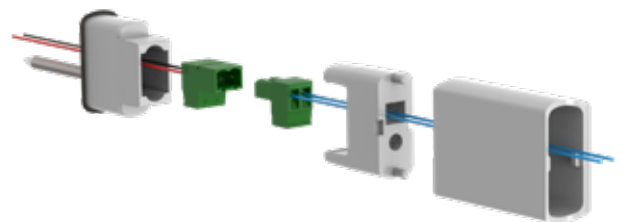

ORDERING INFORMATION

- ✔ Transformer sold separately (TRTR100-24V - Max 3 rails)
- ✔ Optional transformer (TRTR200-24V - Max 6 rails)
- ✔ Timer recommended (Not Included)
- ✔ Stocked in all finishes as shown

ClickOn Fixing / Electrical Connection