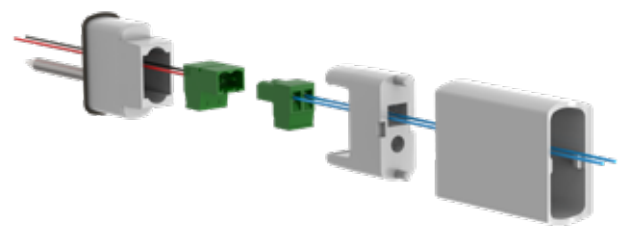

ORDERING INFORMATION

- ✔ Transformer sold separately (TRTR200-24V - Max 6 rails)
- ✔ Optional transformer (TRTR100-24V - Max 3 rails)
- ✔ Timer recommended (Not Included)
- ✔ Stocked in all finishes and sizes as shown

ClickOn Fixing / Electrical Connection