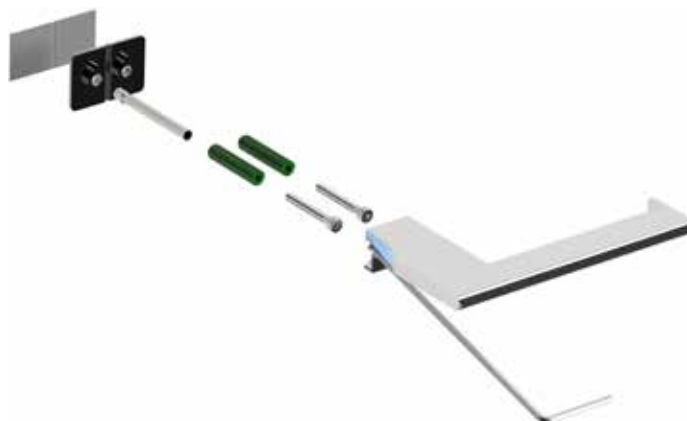

Double Fixing System

FEATURES

- ✓ Warranty 10 Years
- ✓ Mounting template and diamond drill bit supplied
- ✓ DirectConnect fixing system - Includes Epoxy Glue where required
- ✓ Suitable for double length paper rolls
- ✓ Stocked in all finishes and sizes as shown
- ✓ Wall plugs & screws supplied - suitable for tiles or masonry
- ✓ Through glass fixing kits available
- ✓ Plasterboard fixing kits available
- ✓ Custom length rails available on Request
- ✓ Optional Back Plates available