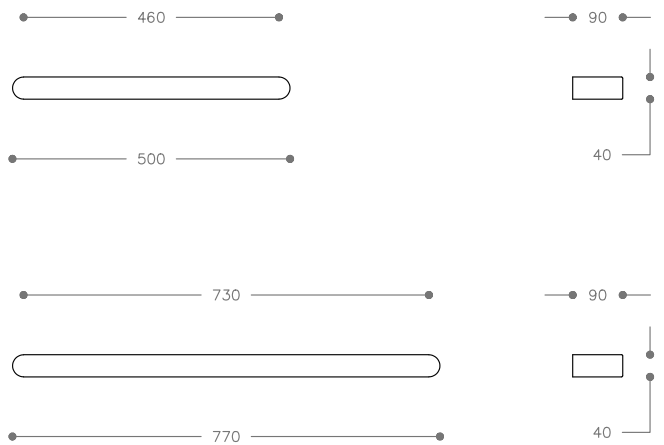

ClickOn Fixing / Electrical Connection

	Australian Manufacturer	10 Year Warranty