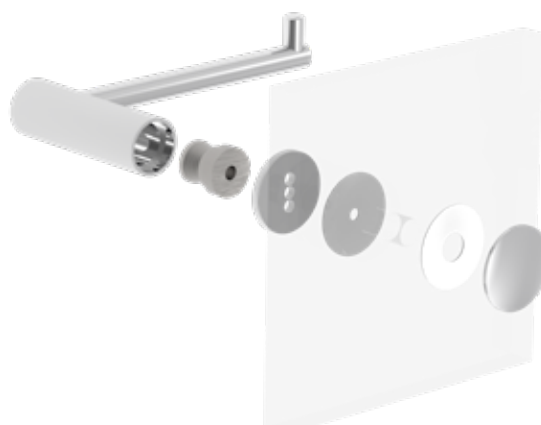

Glass Mounting Kit

Australian Manufacturer	10 Year Warranty

Bespoke raw brass finishes - See inside cover page for details