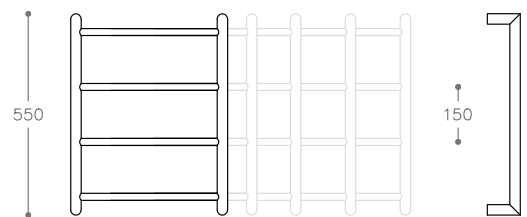

Australian Manufacturer	10 Year Warranty