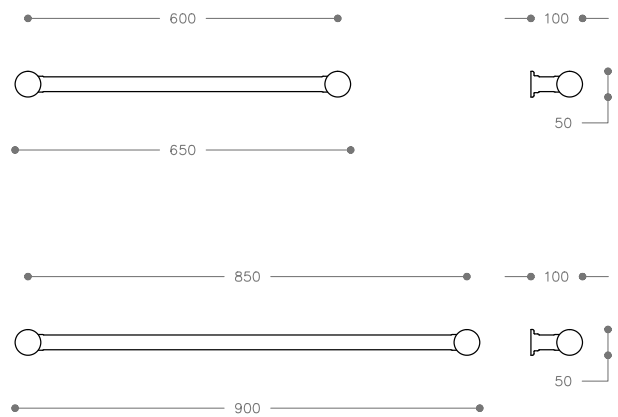

Australian Manufacturer		10 Year Warranty	

Bespoke raw brass finishes - See inside cover page for details