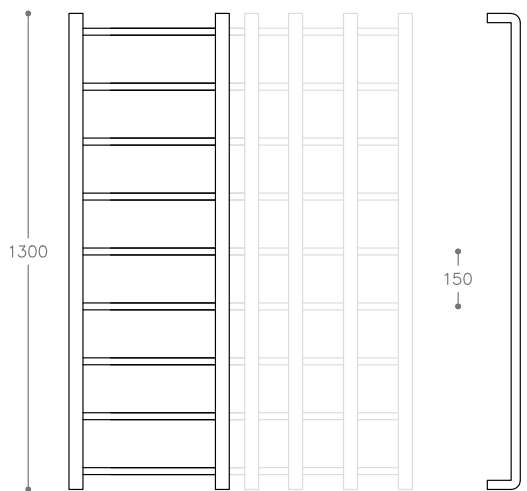

Australian Manufacturer	10 Year Warranty