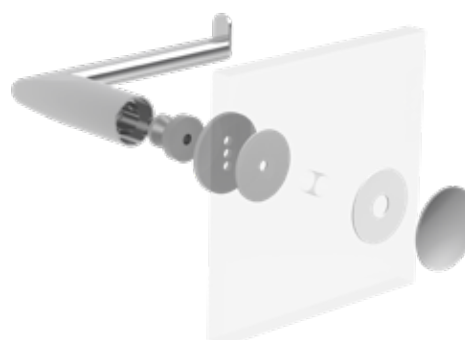

Glass Mounting Kit

Australian
Manufacturer

10 Year Warranty

Bespoke raw brass finishes - See inside cover page for details