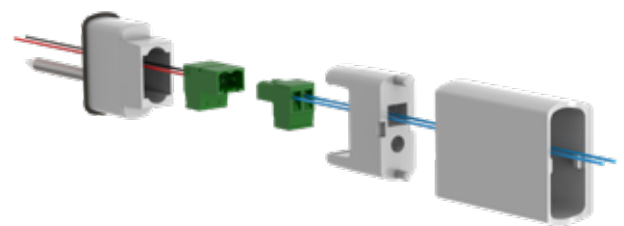

ClickOn Fixing / Electrical Connection

	Australian Manufacturer	10 Year Warranty