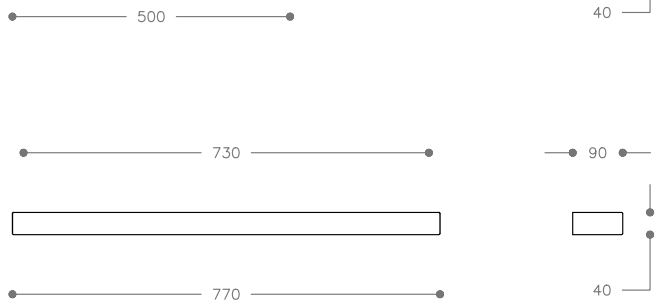

FEATURES

- ✔ Warranty 10 Years (12 Months on Transformers, Timers & Labour)
- ✔ Ultra safe low voltage - 24V SELV Transformer (Sold separately)
- ✔ Standards: AS/NZS 60335.2.43, IPx5 Rating
- ✔ Replaceable heating elements

SIMPLIFIED INSTALLATION SYSTEM

- ✔ Mounting template and diamond drill bit supplied
- ✔ Concealed wiring through either leg
- ✔ No in-wall kit required
- ✔ ClickOn wall fixings / electrical connection (No grub screws)

ORDERING INFORMATION

- ✔ Transformer sold separately (TRTR200-24V - Max 6 rails)
- ✔ Optional transformer (TRTR100-24V - Max 3 rails)
- ✔ Timer recommended (Not Included)
- ✔ Stocked in all finishes and sizes as shown