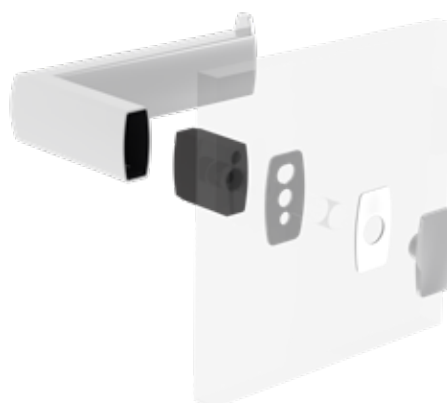

FEATURES

- ✓ Warranty 10 Years
- ✓ Mounting template and diamond drill bit supplied
- ✓ Double fixing system - Includes Epoxy Glue where required
- ✓ Suitable for double length paper rolls
- ✓ Stocked in all finishes and sizes as shown
- ✓ Wall plugs & screws supplied - suitable for tiles or masonry
- ✓ Through glass fixing kits available
- ✓ Plasterboard fixing kits available
- ✓ Optional Back Plates available

Double Fixing System

Glass Mounting Kit