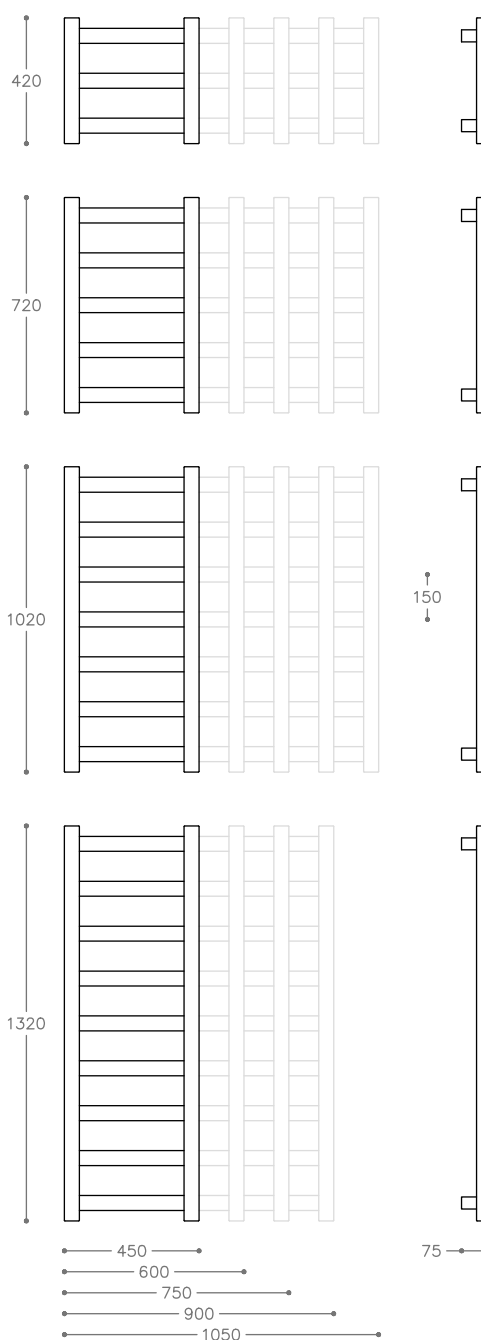

CUSTOM ORDERS (NON RETURNABLE)

- ✔ Non-heated available (Less $50)
- ✔ Low Voltage standard (Transformer included)
- ✔ All finishes (except Mirror) are custom made

LV