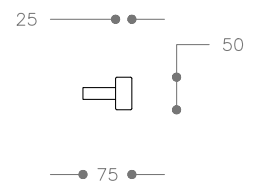

ClickOn Fixing / Electrical Connection

	Australian Manufacturer		10 Year Warranty