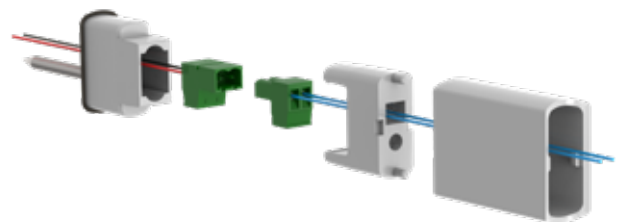

ClickOn Fixing / Electrical Connection

	Australian Manufacturer		10 Year Warranty