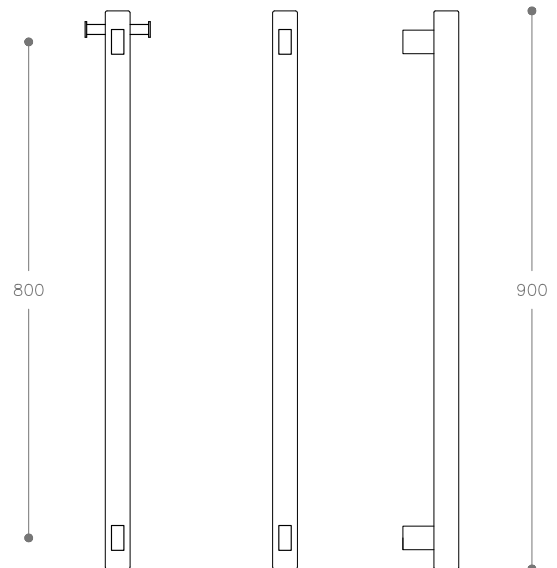

ORDERING INFORMATION

- ✔ Transformer sold separately (TRTR100-24V - Max 3 rails)
- ✔ Optional transformer (TRTR200-24V - Max 6 rails)
- ✔ Timer recommended (Not Included)
- ✔ Stocked in all finishes as shown

ClickOn Fixing / Electrical Connection