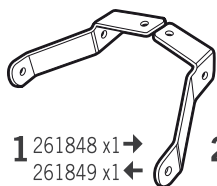

SHAD

HONDA FORZA 125i '15 KIT RESPALDO H0FR15RV

1 261848 x1 →
261849 x1 ←

2 260740 x2
Ø20 Ø11 x 11

3 303025
x4
Ø10

4 304116 x2
M10 x 25
Din 961

5 261850 x1

6 304192 x2
M10 x 40
Din 961

7 304081 x2
M8 x 20
Din 7380

8 303020
x4
Ø8

9 302024
x2
M8

! NOT INCLUDED

! WARNING!

(GB)

To complete the set, remember to purchase the backrest with your preferred color. Do not fully tighten. Do not fully tighten the screws until it is ensured that the KIT is correctly attached and aligned.