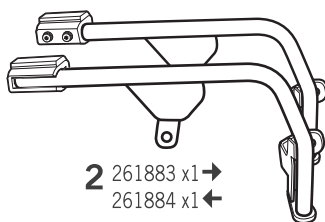

SHAD

DUCATI DIAVEL 1200 '14
DODV14IF

3P
SYSTEM

DESIGNED IN
BARCELONA

1 261881 x1 →
261882 x1 ←

2 261883 x1 →
261884 x1 ←

3 303020 x8
Ø8

4 304028 x8
M8 x 25 Din 7380

! WARNING!

GB

To complete the set, remember to purchase the backrest with your preferred color. Do not fully tighten. Do not fully tighten the screws until it is ensured that the KIT is correctly attached and aligned.