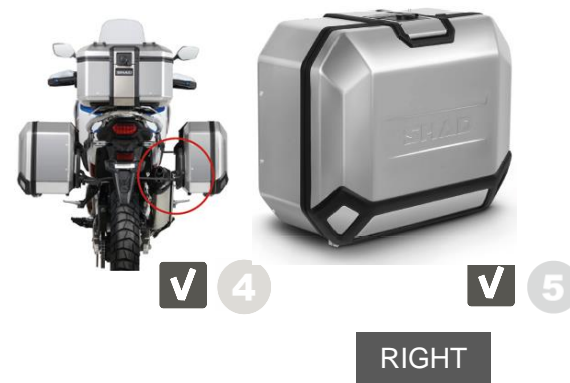

SELECT YOUR **SIDE CASE (LEFT)**