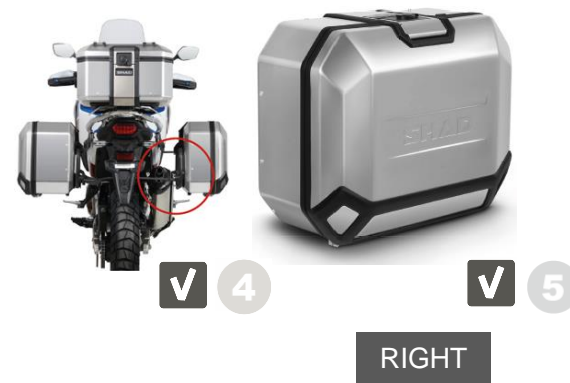

BIKE COMPATIBILITY

SIDE CASE (LEFT)

TR47L

D0TR47100L

REQUIRED

SELECT YOUR **SIDE CASE (LEFT)**

4

SIDE CASE (LEFT)