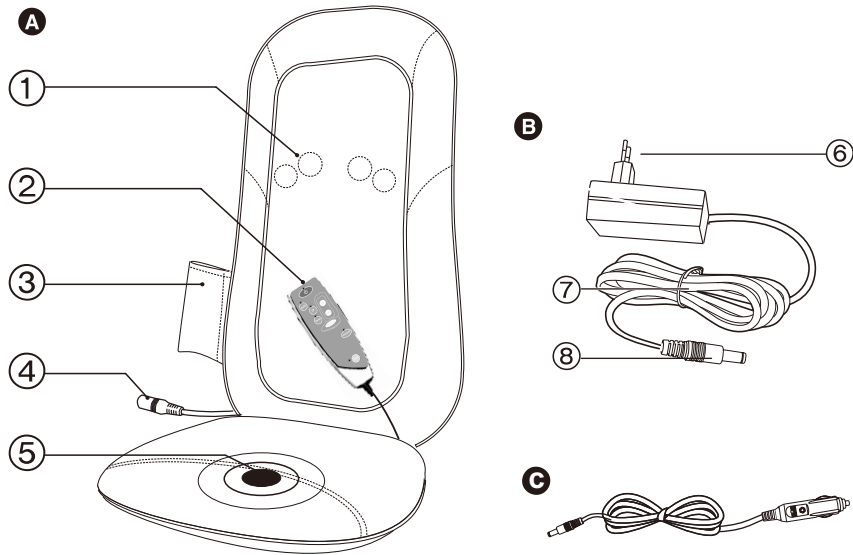

ON/OFF

Press the ON/OFF button to start or stop the device.

AUTO

Press the AUTO button and the massage nodes will work up and down. This cycle will last 15 minutes.

UPPER BACK

Press UP button to adjust the positioning to the upper back.

LOWER BACK

Press DOWN button to adjust the positioning to the lower back.

HEAT

Press the HEAT button to turn the heating function on or off. The massager node will light up in red with the heat is on.

VIBRATION

Press the VIBRATION button to turn the vibration function on or off.

PART LISTS

- A** Main unit
- ① Massager Nodes
 - ② Remote Control
 - ③ Remote Control Pocket
 - ④ Dc Connector
 - ⑤ Seat Vibration

- B** Power adaptor
- ⑥ Plug
 - ⑦ Cord
 - ⑧ Appliance Plug
- C** Vehicle Power Adaptor