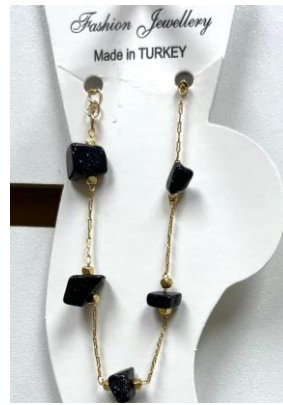

SKU	Product	Details	Photo	Price USD
EEA001	Evil Eye Anklet 1		 A gold-colored anklet with a chain of small, colorful, multi-petaled flower-shaped charms in yellow, red, blue, and green. It is displayed on a white card with the text "Fashion Jewellery" and "Made in TURKEY".	
EEA002	Evil Eye Anklet 2		 A gold-colored anklet with a chain of colorful, multi-petaled flower-shaped charms in yellow, red, and blue, interspersed with small, round, light-colored beads. It is displayed on a white card with the text "Fashion Jewellery" and "Made in TURKEY".	
EEA003	Evil Eye Anklet 3		 A gold-colored anklet with a chain of white, pearl-like beads and small, round, light-colored beads. It is displayed on a white card with the text "Fashion Jewellery" and "Made in TURKEY".	
EEA004	Evil Eye Anklet 4		 A gold-colored anklet with a chain of orange, multi-petaled flower-shaped charms and small, round, light-colored beads. It is displayed on a white card with the text "Fashion Jewellery" and "Made in TURKEY".	

EEA013 Evil Eye Anklet 13

EEA014 Evil Eye Anklet 14

EEA015 Evil Eye Anklet 15

EEA016 Evil Eye Anklet 16

EEA017 Evil Eye Anklet 17

EEA018 Evil Eye Anklet 18

EEA019 Evil Eye Anklet 19

EEA020 Evil Eye Anklet 20

EEA021 Evil Eye Anklet 21

EEA022 Evil Eye Anklet 22

EEA023 Evil Eye Anklet 23

EEA024 Evil Eye Anklet 24

EEA025 Evil Eye Anklet 25

EEA026 Evil Eye Anklet 26

EEA027 Evil Eye Anklet 27

EEA028 Evil Eye Anklet 28

EEA029 Evil Eye Anklet 29

EEA030 Evil Eye Anklet 30

EEA031 Evil Eye Anklet 31

EEA032 Evil Eye Anklet 32

EEA033 Evil Eye Anklet 33

EEA034 Evil Eye Anklet 34

EEA035 Evil Eye Anklet 35

EEA036 Evil Eye Anklet 36