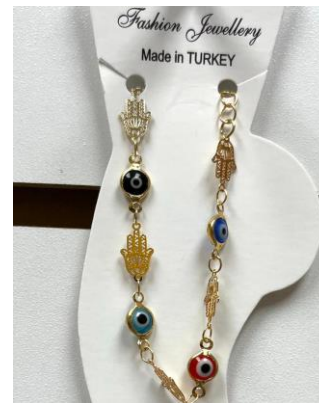

SKU	Product	Details	Photo	Price USD
EEA001	Evil Eye Anklet 1		 A gold-colored anklet with a chain of small, colorful, multi-petaled flower-shaped charms in yellow, red, blue, and green. It is displayed on a white card with the text "Fashion Jewellery" and "Made in TURKEY".	
EEA002	Evil Eye Anklet 2		 A gold-colored anklet with a chain of colorful, multi-petaled flower-shaped charms in yellow, red, and blue, interspersed with small, round, light-colored beads. It is displayed on a white card with the text "Fashion Jewellery" and "Made in TURKEY".	
EEA003	Evil Eye Anklet 3		 A gold-colored anklet with a chain of white, pearl-like beads and small, round, light-colored beads. It is displayed on a white card with the text "Fashion Jewellery" and "Made in TURKEY".	
EEA004	Evil Eye Anklet 4		 A gold-colored anklet with a chain of orange, multi-petaled flower-shaped charms and small, round, light-colored beads. It is displayed on a white card with the text "Fashion Jewellery" and "Made in TURKEY".	

EEA045 Evil Eye Anklet 45

EEA046 Evil Eye Anklet 46

EEA047 Evil Eye Anklet 47

EEA048 Evil Eye Anklet 48

EEA049 Evil Eye Anklet 49

EEA050 Evil Eye Anklet 50

EEA051 Evil Eye Anklet 51

EEA052 Evil Eye Anklet 52

EEA053 Evil Eye Anklet 53

EEA054 Evil Eye Anklet 54

EEA055 Evil Eye Anklet 55

EEA056 Evil Eye Anklet 56

EEA057 Evil Eye Anklet 57

EEA058 Evil Eye Anklet 58

EEA059 Evil Eye Anklet 59

EEA060 Evil Eye Anklet 60

EEA061 Evil Eye Anklet 61