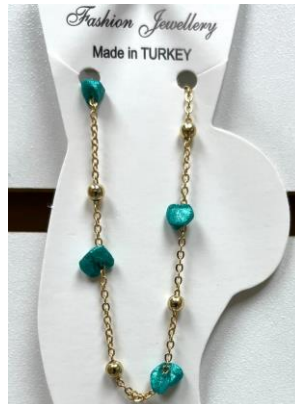

SKU	Product	Details	Photo	Price USD
EEA001	Evil Eye Anklet 1		 A gold-colored anklet with a chain of small, colorful, multi-petaled flower-shaped charms in yellow, red, blue, and green. It is displayed on a white card with the text "Fashion Jewellery" and "Made in TURKEY".	
EEA002	Evil Eye Anklet 2		 A gold-colored anklet with a chain of colorful, multi-petaled flower-shaped charms in yellow, red, and blue, interspersed with small, round, light-colored beads. It is displayed on a white card with the text "Fashion Jewellery" and "Made in TURKEY".	
EEA003	Evil Eye Anklet 3		 A gold-colored anklet with a chain of white, pearl-like beads and small, round, light-colored beads. It is displayed on a white card with the text "Fashion Jewellery" and "Made in TURKEY".	
EEA004	Evil Eye Anklet 4		 A gold-colored anklet with a chain of orange, multi-petaled flower-shaped charms and small, round, light-colored beads. It is displayed on a white card with the text "Fashion Jewellery" and "Made in TURKEY".	

EEA021 Evil Eye Anklet 21

EEA022 Evil Eye Anklet 22

EEA023 Evil Eye Anklet 23

EEA024 Evil Eye Anklet 24

EEA025 Evil Eye Anklet 25

EEA026 Evil Eye Anklet 26

EEA027 Evil Eye Anklet 27

EEA028 Evil Eye Anklet 28

EEA029 Evil Eye Anklet 29

EEA030 Evil Eye Anklet 30

EEA031 Evil Eye Anklet 31

EEA032 Evil Eye Anklet 32

EEA033 Evil Eye Anklet 33

EEA034 Evil Eye Anklet 34

EEA035 Evil Eye Anklet 35

EEA036 Evil Eye Anklet 36

EEA037 Evil Eye Anklet 37

EEA038 Evil Eye Anklet 38

EEA039 Evil Eye Anklet 39

EEA040 Evil Eye Anklet 40

EEA041 Evil Eye Anklet 41

EEA042 Evil Eye Anklet 42

EEA043 Evil Eye Anklet 43

EEA044 Evil Eye Anklet 44