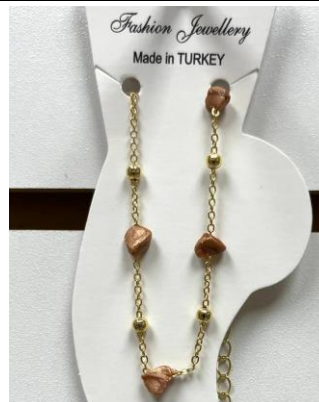

SKU	Product	Details	Photo	Price USD
EEA001	Evil Eye Anklet 1		 A gold-colored anklet with a chain of small, colorful, multi-petaled flower-shaped charms in yellow, red, blue, and green. It is displayed on a white card with the text "Fashion Jewellery" and "Made in TURKEY".	
EEA002	Evil Eye Anklet 2		 A gold-colored anklet with a chain of colorful, multi-petaled flower-shaped charms in yellow, red, and blue, interspersed with small, round, light-colored beads. It is displayed on a white card with the text "Fashion Jewellery" and "Made in TURKEY".	
EEA003	Evil Eye Anklet 3		 A gold-colored anklet with a chain of white, pearl-like beads and small, round, light-colored beads. It is displayed on a white card with the text "Fashion Jewellery" and "Made in TURKEY".	
EEA004	Evil Eye Anklet 4		 A gold-colored anklet with a chain of orange, multi-petaled flower-shaped charms and small, round, light-colored beads. It is displayed on a white card with the text "Fashion Jewellery" and "Made in TURKEY".	

EEA021 Evil Eye Anklet 21

EEA022 Evil Eye Anklet 22

EEA023 Evil Eye Anklet 23

EEA024 Evil Eye Anklet 24

EEA025 Evil Eye Anklet 25

EEA026 Evil Eye Anklet 26

EEA027 Evil Eye Anklet 27

EEA028 Evil Eye Anklet 28

EEA029 Evil Eye Anklet 29

EEA030 Evil Eye Anklet 30

EEA031 Evil Eye Anklet 31

EEA032 Evil Eye Anklet 32

EEA033 Evil Eye Anklet 33

EEA034 Evil Eye Anklet 34

EEA035 Evil Eye Anklet 35

EEA036 Evil Eye Anklet 36

EEA037 Evil Eye Anklet 37

EEA038 Evil Eye Anklet 38

EEA039 Evil Eye Anklet 39

EEA040 Evil Eye Anklet 40

EEA041 Evil Eye Anklet 41

EEA042 Evil Eye Anklet 42

EEA043 Evil Eye Anklet 43

EEA044 Evil Eye Anklet 44