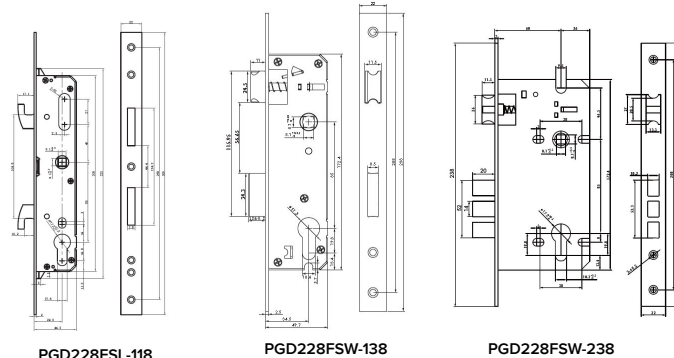

Athena Mortise Lockset Dimension

Measure the distance from center of the door handle hole to the edge of the door to determine the backset. Email: help@lockly.com to request for door drilling template according to the backset.