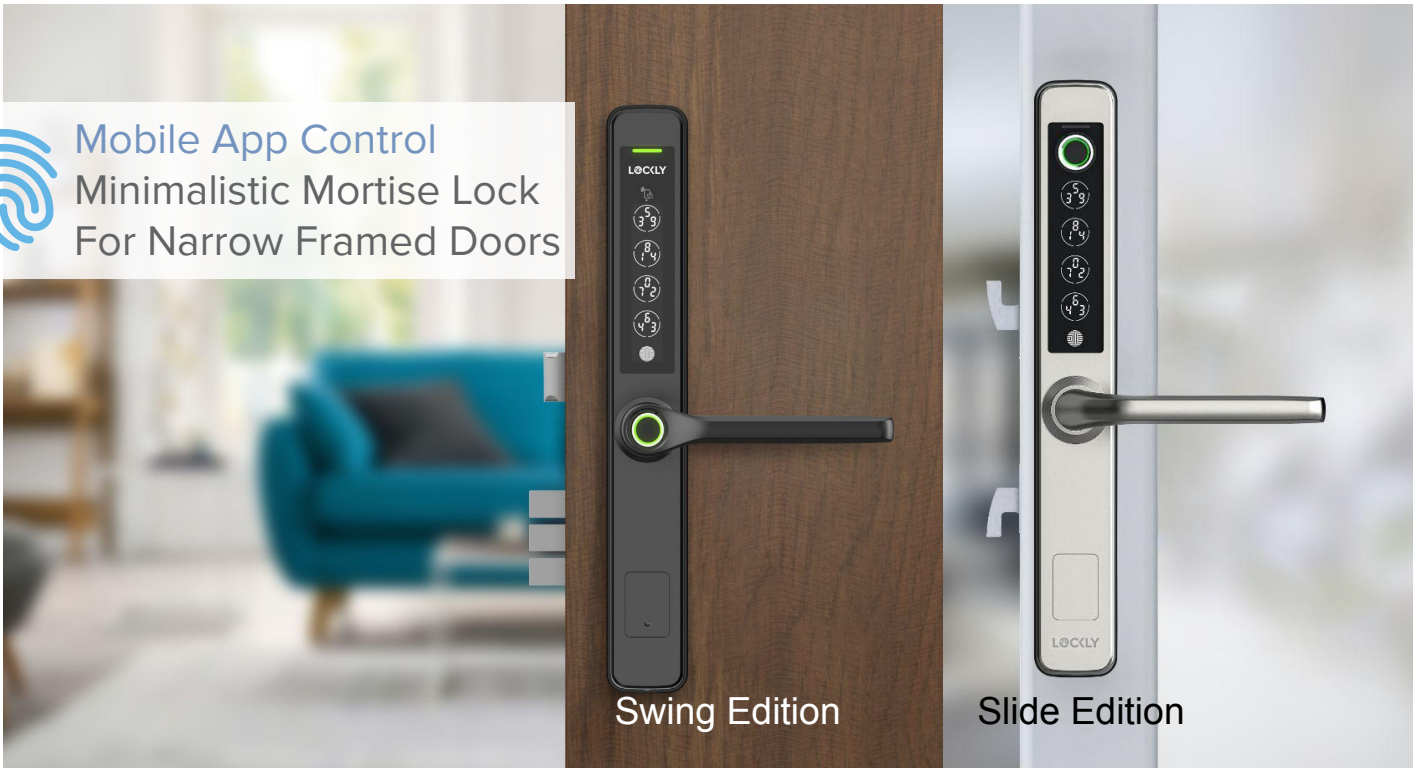

ATHENA 228

Mobile App Control
Minimalistic Mortise Lock
For Narrow Framed Doors

Swing Edition

Slide Edition

Secure and manage what's most important to you. Ideal for homes, offices, hotels and rental units, Lockly provides lever access and security innovation beyond the front door.

RFID card access

Fast and secure access, stores up to 99 RFID cards.

Mobile app control

Unlock, lock, or check door on your smartphone

Features and benefits

100M+ accesses granted

Most trusted fingerprint sensor smart lock

Fast, easy and secure access

Sleek and slim design

Seamlessly fit and enhance the aesthetics of your door

Weather resistant

IPX5 works in -4°F to 151°F (-20°C to 66°C)

Long-lasting battery

Up to 9 months battery life with typical uses