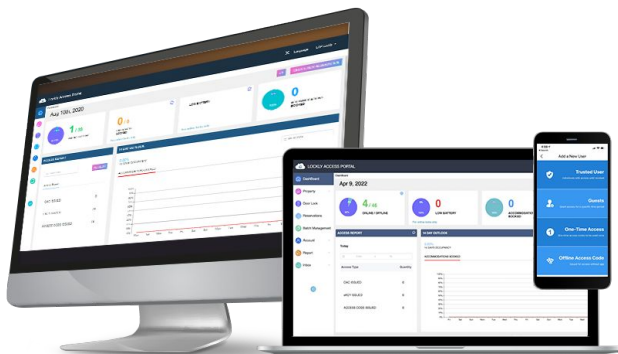

Property management

See the big picture from here

Works with LocklyOS™ Total Access* a full property management system of software, products, and services designed to allow you to view and control where, when, and by whom your property's being accessed from anywhere in the world.