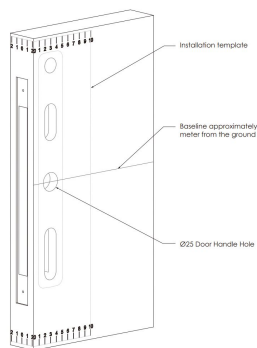

Athena Mortise Lockset Dimension

Measure the distance from center of the door handle hole to the edge of the door to determine the backset. Email: help@lockly.com to request for door drilling template according to the backset.