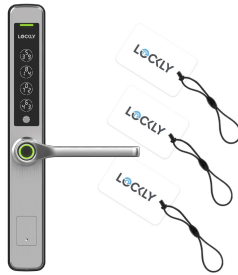

ATHENA 228

Mobile App Control
Minimalistic Mortise Lock
For Narrow Framed Doors

Swing Edition

Slide Edition

Secure and manage what's most important to you. Ideal for homes, offices, hotels and rental units, Lockly provides lever access and security innovation beyond the front door.

RFID card access

Fast and secure access, stores up to 99 RFID cards.

Mobile app control

Unlock, lock, or check door on your smartphone

Features and benefits

100M+ accesses granted

Most trusted fingerprint sensor smart lock

Hack-proof keypad

Patented PIN Genie® shuffling the keypad numbers

Smartphone control

Open/close, share, or revoke access with others

Wi-Fi alerts and control

Get status, alerts, and control from anywhere

MIFARE RFID