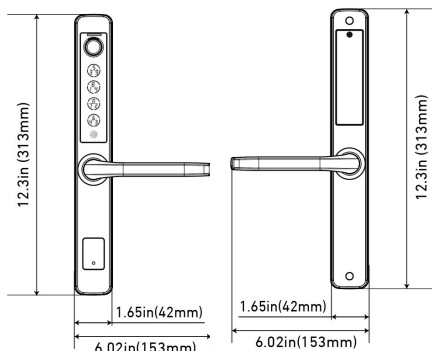

SLIDE EDITION	BACKSET	LOCKSET
PGD228FSLSS-118	1 3/16" (30mm)	8.78 x 1.75 x 1.87
SWING EDITION	BACKSET	LOCKSET
PGD228FSWSS-138	1 3/4" (35mm)	6.8 x 1.70 x 1.87
PGD228FSWCAMB-238	2 3/8" (60mm)	6.8 x 3.40 x 1.87