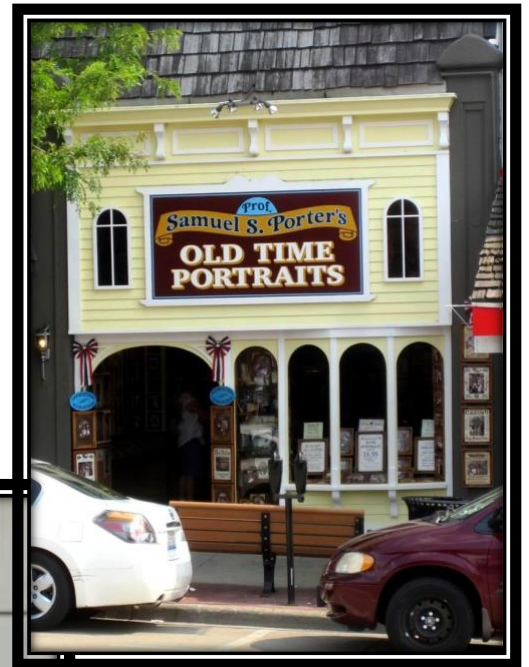

imagination
MILLWORK

Exterior Decorative Faux Windows (continued)

5257 Buckeystown Pike • Frederick • Maryland 21704
301.874.1160 (Sales ext. 101)

Maryland Department of Transportation Office of Minority Business Enterprise CERTIFICATION NO. 18-465