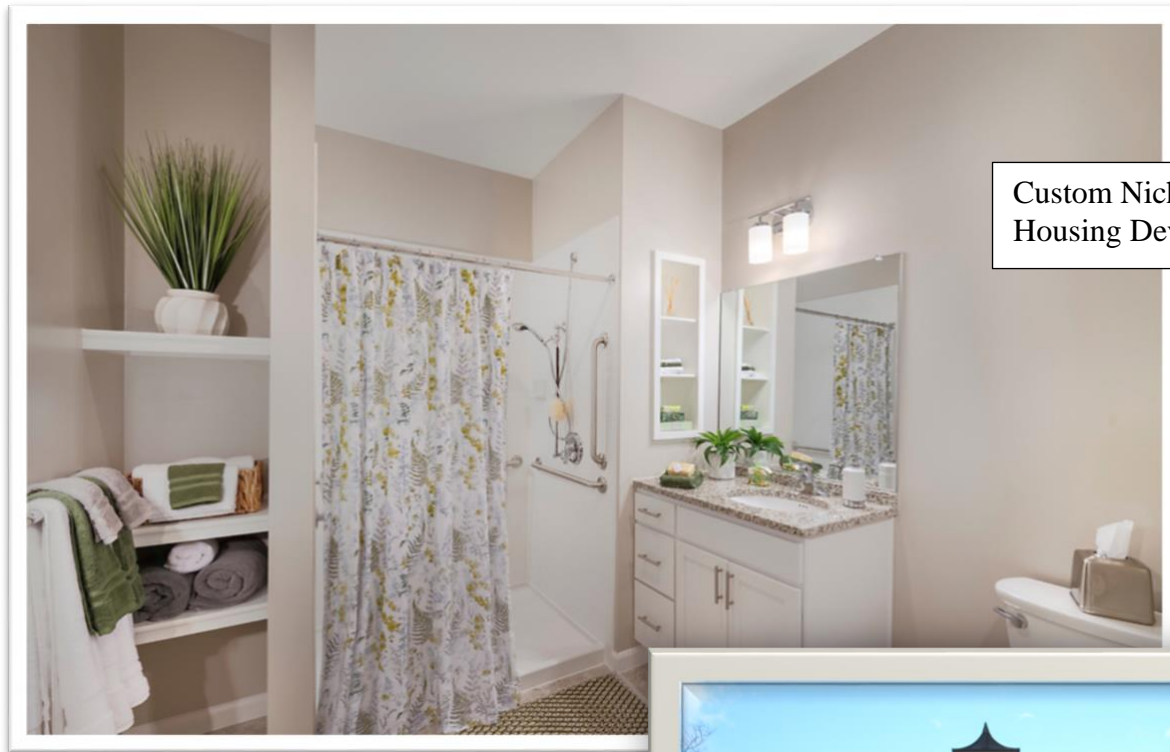

imagination MILLWORK

Please [contact Imagination Millwork Sale's Department](#) to discuss your next project.

Custom

- Imagination Millwork's use of advance technology allows us to create limitless PVC and/or wood interior and exterior millwork options.

5257 Buckeystown Pike • Frederick • Maryland 21704
301.874.1160 (Sales ext. 101)

Maryland Department of Transportation Office of Minority Business Enterprise CERTIFICATION NO. 18-465