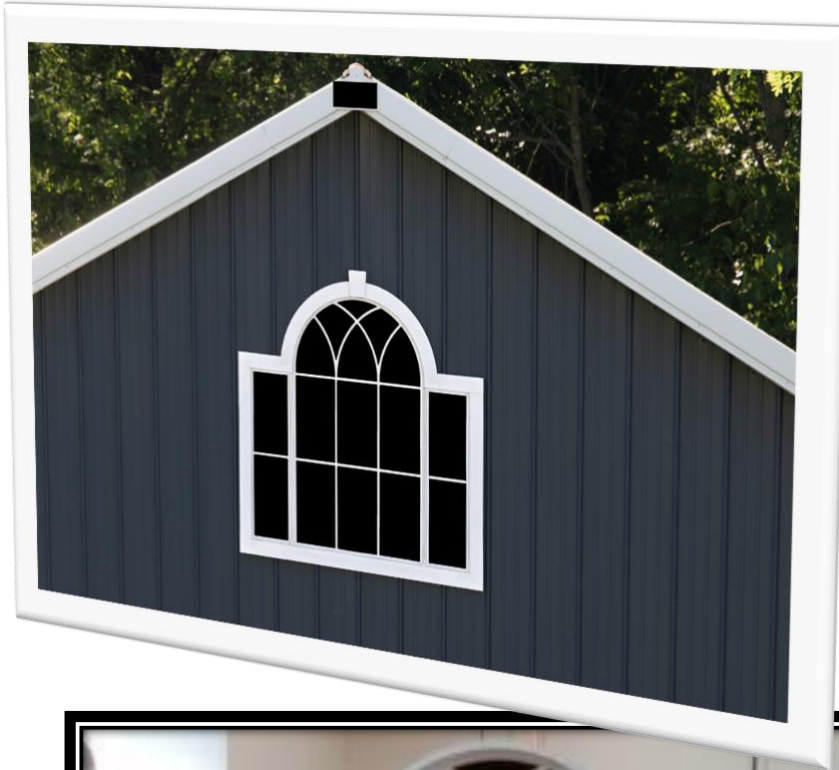

imagination
MILLWORK

Exterior Decorative Faux Windows (continued)

5257 Buckeystown Pike • Frederick • Maryland 21704
301.874.1160 (Sales ext. 101)

Maryland Department of Transportation Office of Minority Business Enterprise CERTIFICATION NO. 18-465