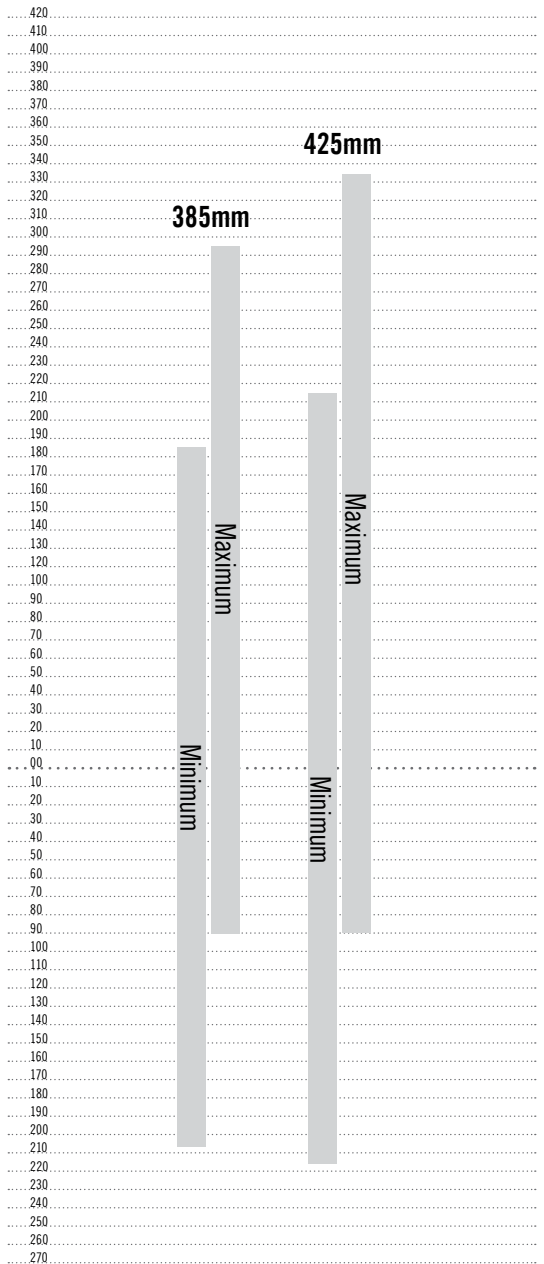

# ÆFFECT DROPPER POST FIT GUIDE

POST LENGTH*	DROP TRAVEL	WEIGHT (g) (30.9mm / 31.6mm)	MINIMUM STACK HEIGHT	MINIMUM CLIMBING HEIGHT	MAXIMUM INSERTION	MAXIMUM CLIMBING HEIGHT	MINIMUM INSERTION
385mm	125mm	540 / 556	60mm	185mm	240mm	295mm	90mm
425mm	150mm	554 / 570	63mm	215mm	247mm	332mm	90mm

\*not including 33mm actuator