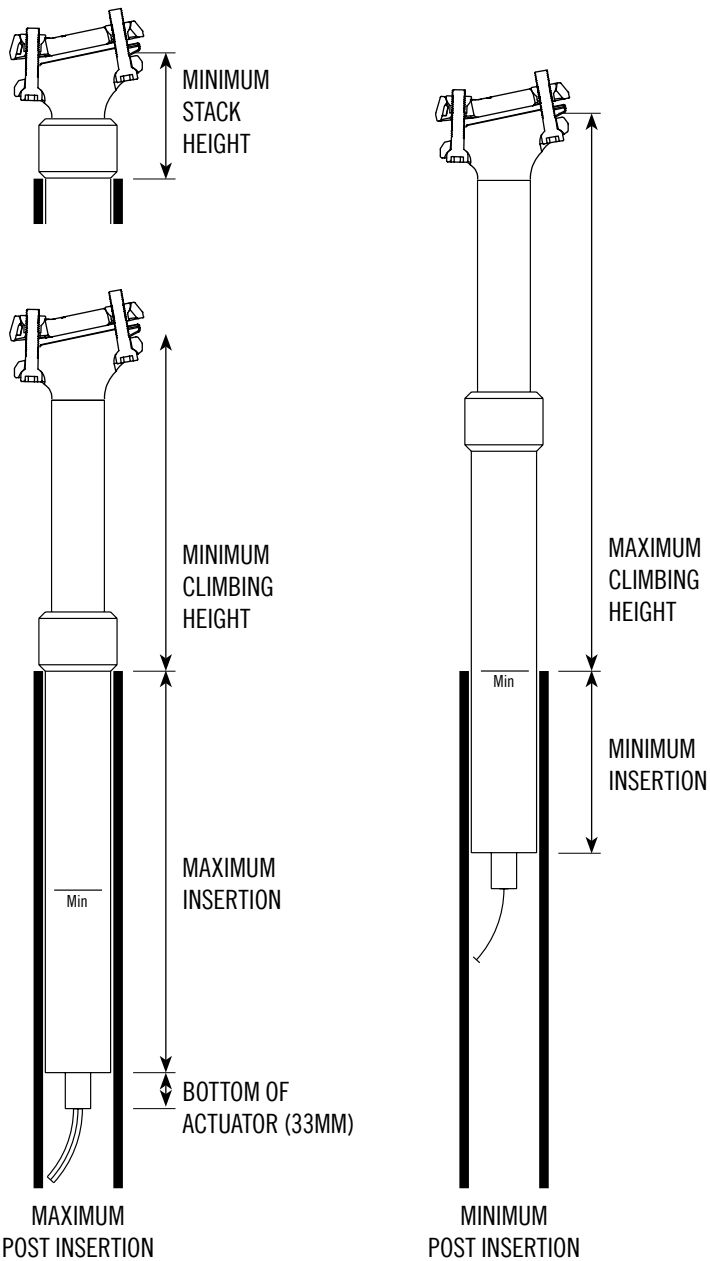

# ÆFFECT DROPPER POST FIT GUIDE

POST LENGTH*	DROP TRAVEL	WEIGHT (g) (30.9mm / 31.6mm)	MINIMUM STACK HEIGHT	MINIMUM CLIMBING HEIGHT	MAXIMUM INSERTION	MAXIMUM CLIMBING HEIGHT	MINIMUM INSERTION
385mm	125mm	540 / 556	60mm	185mm	240mm	295mm	90mm
425mm	150mm	554 / 570	63mm	215mm	247mm	332mm	90mm

\*not including 33mm actuator