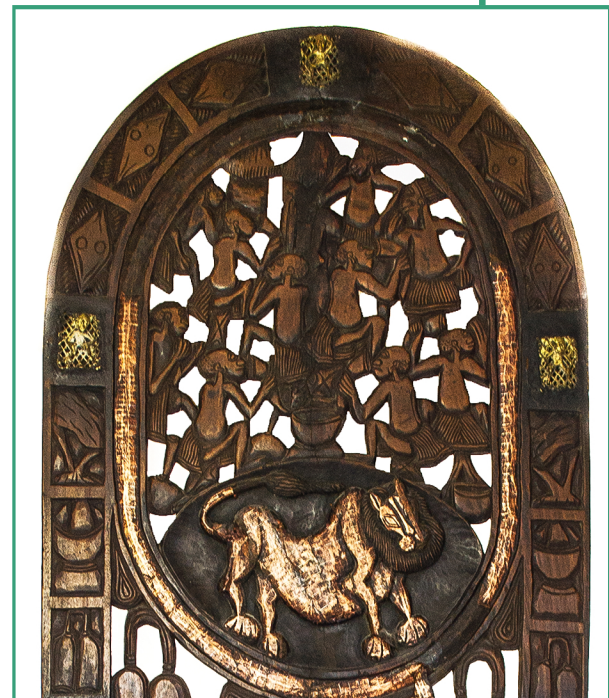

## “Royal Door”

Medium: Hand Carved Wood and Brass,  
Made out of one piece of wood  
Availability: One of a Kind  
Dimensions (in): 30.5" x 86"  
Region: Cameroon  
Tribe: Bamileke Tribe  
Approximate Age: Made in 1960  
Item Number: D004  
Collection: Decor  
Condition: Excellent