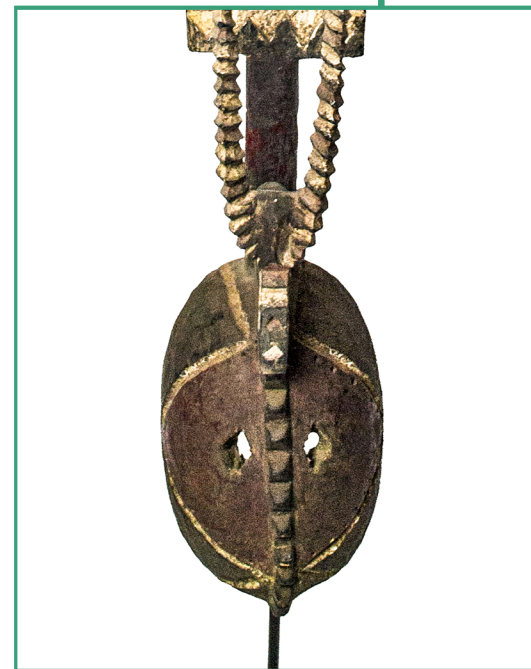

2022

PROVENANCE REPORT

“Mossi Tribe Mask”

Medium: Hand Carved Wood,
Made out of one piece of wood
Availability: One of a Kind
Dimensions (in): 8" x 8" x 70" including stand
Region: Burkina Faso
Tribe: Mossi Tribe
Approximate Age: Made in 1958
Item Number: M001
Collection: Tribal Masks
Condition: Excellent