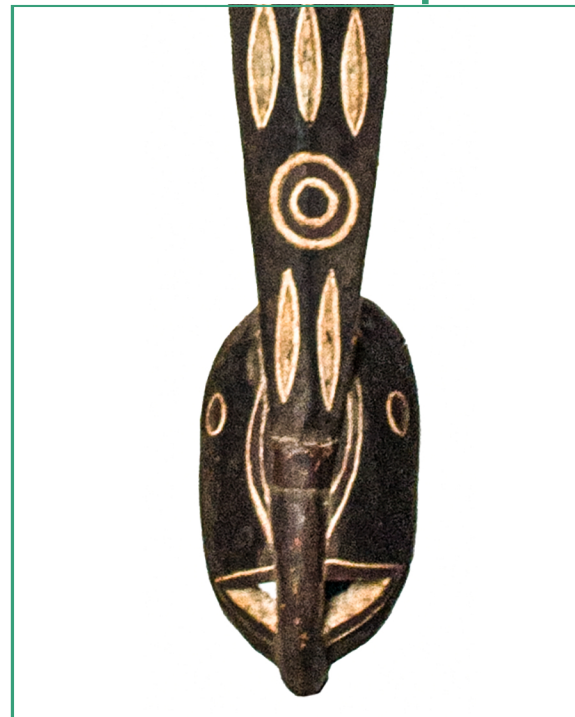

2022

PROVENANCE REPORT

“Mossi Tribe Mask”

Medium: Hand Carved Wood,
Made out of one piece of wood
Availability: One of a Kind
Dimensions (in): 6" x 4" x 72"
Region: Burkina Faso
Tribe: Mossi Tribe
Approximate Age: Made in 1958
Item Number: M009
Collection: Tribal Masks
Condition: Excellent