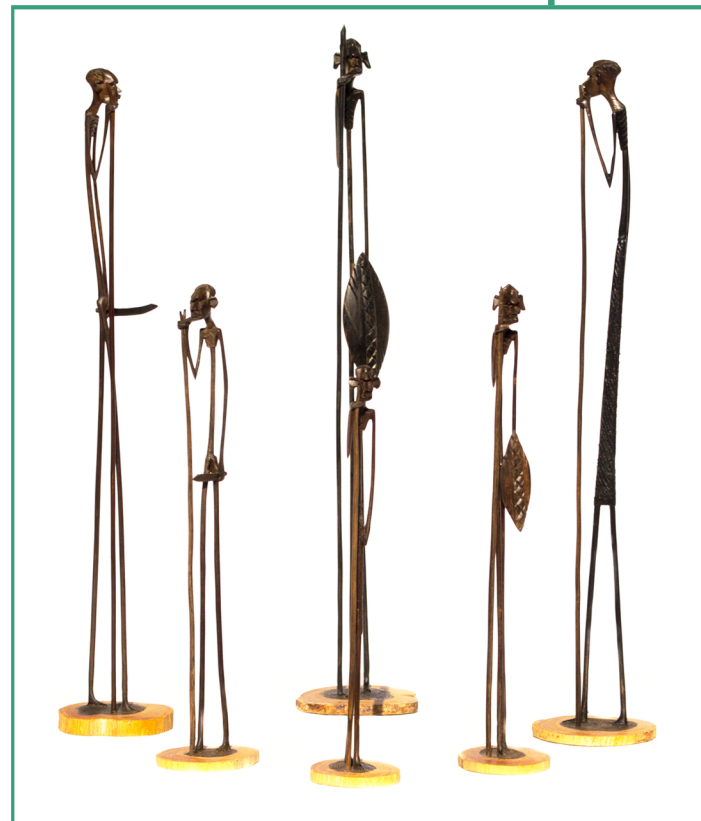

2022

PROVENANCE REPORT

“Masaai People”

Medium: Pure Ebony Wood,
Made out of one piece of wood
Availability: One of a Kind
Dimensions (in): Small: 6", Large: 12"
Region: Kenya
Artist: Ndonye Mwanzilo
Approximate Age: Made in 1988
Markings: Artist's Signature
Item Number: MS002
Collection: Masaai
Condition: Excellent