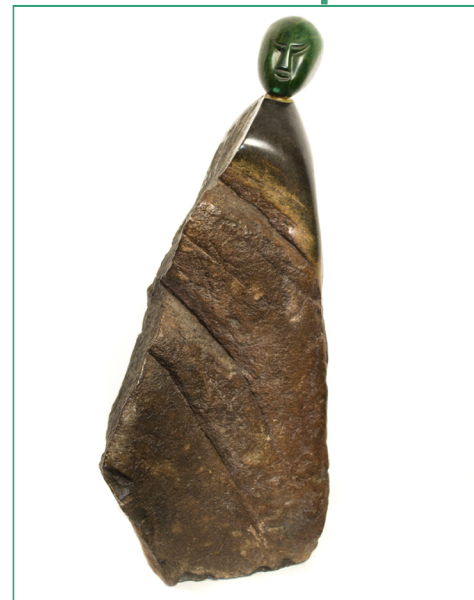

2022

PROVENANCE REPORT

“Lonely” by Lincon Muteta

Medium: Hand Carved Spring Stone
Availability: One of a Kind
Dimensions (in): 8" x 7" x 21"
Region: Zimbabwe
Artist: Lincon Muteta
Approximate Age: Made in 1990
Item Number: S002
Collection: Stone Sculptures
Condition: Excellent