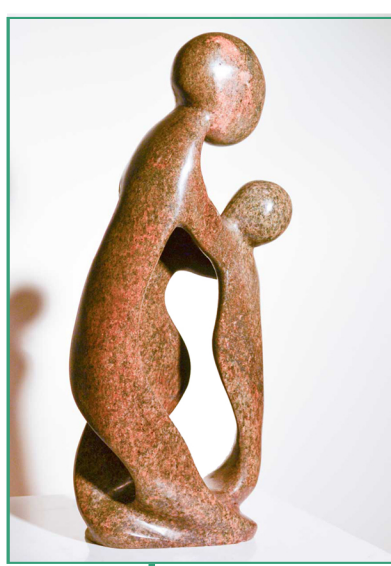

2022

PROVENANCE
REPORT

**“Family Series:
Family of Three”
by
Agrippa Ndongwe**

Medium: Hand Carved Serpentine Stone
Availability: One of a Kind
Dimensions (in): 15" x 6"
Region: Zimbabwe
Artist: Agrippa Ndongwe
Approximate Age: Made in 2000
Item Number: S062
Collection: Stone Sculptures
Condition: Excellent