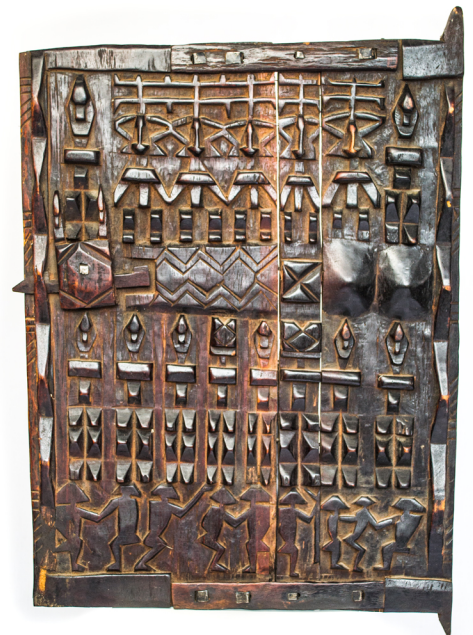

2022

PROVENANCE REPORT

“Dogon Door”

Medium: Naturally Burned Wood,

Made out of one piece of wood

Availability: One of a Kind

Dimensions (in): 26" x 18"

Region: Mali

Tribe: Dogon Tribe

Approximate Age: Made in 1990

Item Number: D006

Collection: Decor

Condition: Excellent

OWNERSHIP

Single Owner

Legal Owner