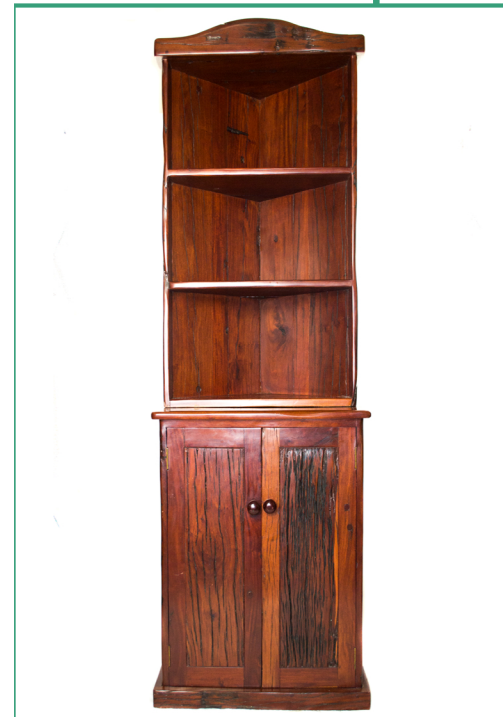

2022

PROVENANCE REPORT

“Antique Corner Bookcase”

Medium: Hand Carved Antique Red Jarrah Wood
Dimensions (in): 29" x 17" x 82"
Region: Zimbabwe
Approximate Age of Wood: Made in 1868
Item Number: F009
Collection: Furniture
Condition: Excellent