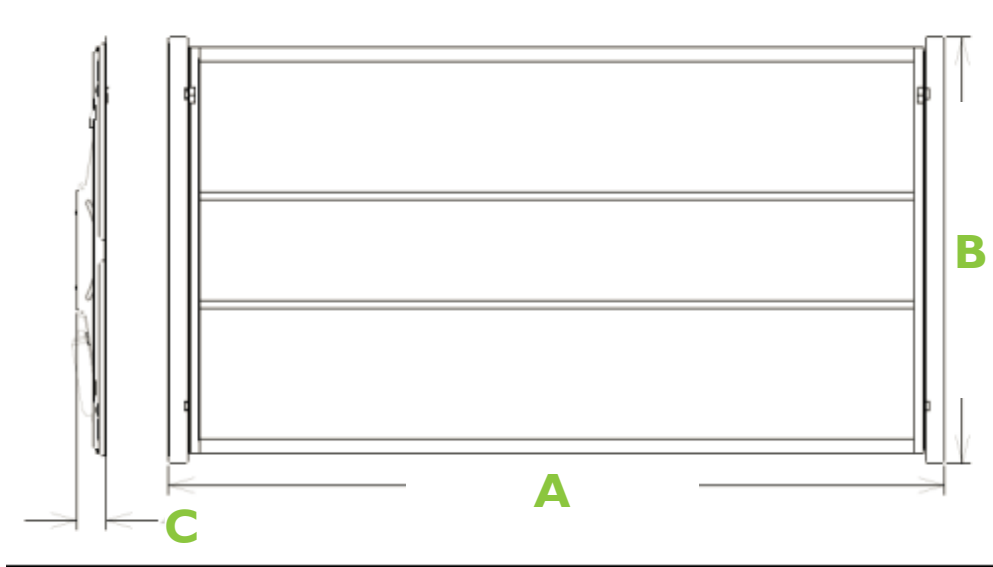

↑ When placing your order, please use **Order Code**.

PHOTOMETRIC DATA

Polar Curve

Cone Chart

LED Volumetric Troffer Retrofit (Marigold S)

DIMENSIONS

Fixture Length	A	B	C
2x2	23.7"	23.7"	1.8"
2x4	47.7"	23.7"	1.8"