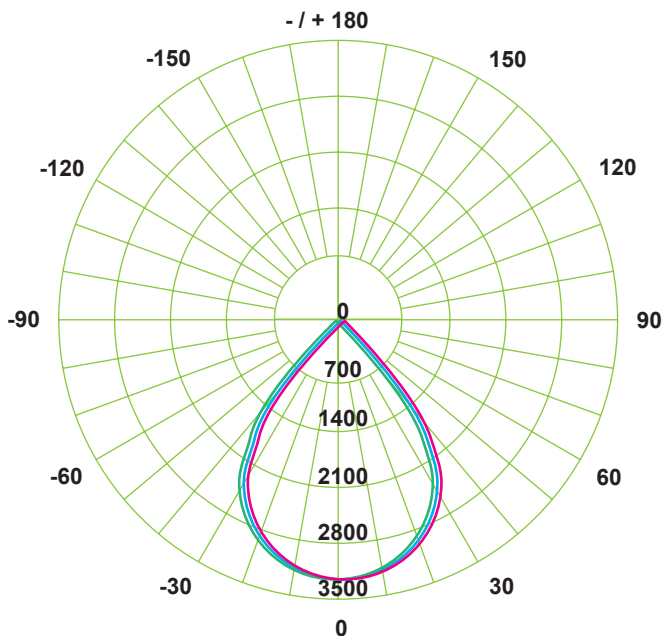

## PHOTOMETRIC DATA

**Polar Curve**

**Cone Chart**

Note: The Curves indicate the illuminated area and the average illumination when the luminaire is at different distance.

## DIMENSIONS

A	B	C	D
49.8"	33.9"	3.3"	3.1"