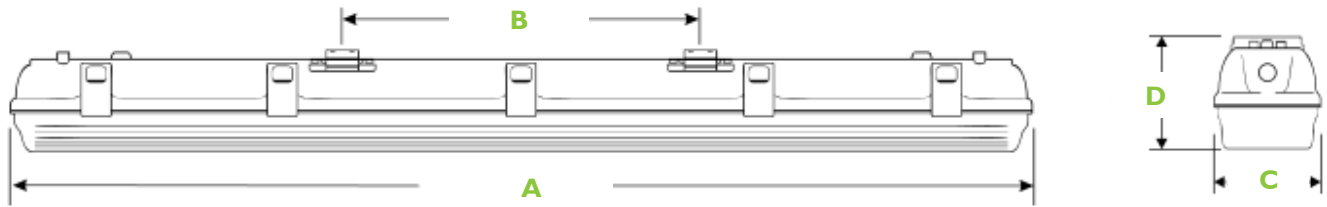

## PHOTOMETRIC DATA

**Polar Curve**

**Cone Chart**

Note: The Curves indicate the illuminated area and the average illumination when the luminaire is at different distance.

## DIMENSIONS

A	B	C	D
49.8"	33.9"	3.3"	3.1"