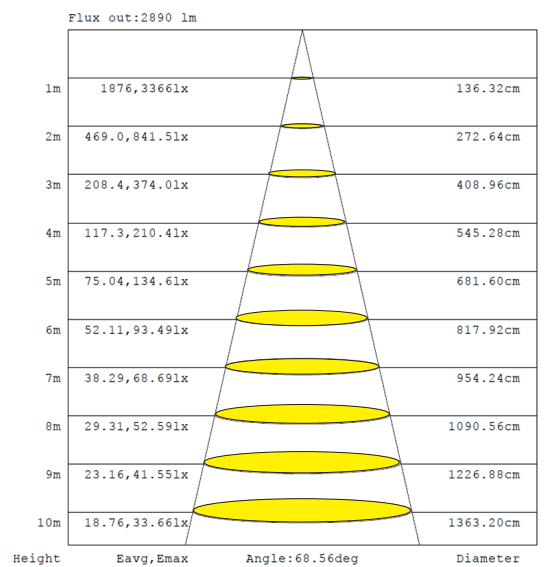

## PHOTOMETRIC DATA

**Polar Curve**

**Cone Chart**

Note: The Curves indicate the illuminated area and the average illumination when the luminaire is at different distance.

## DIMENSIONS

A	B	C	D
49.8"	33.9"	3.3"	3.1"