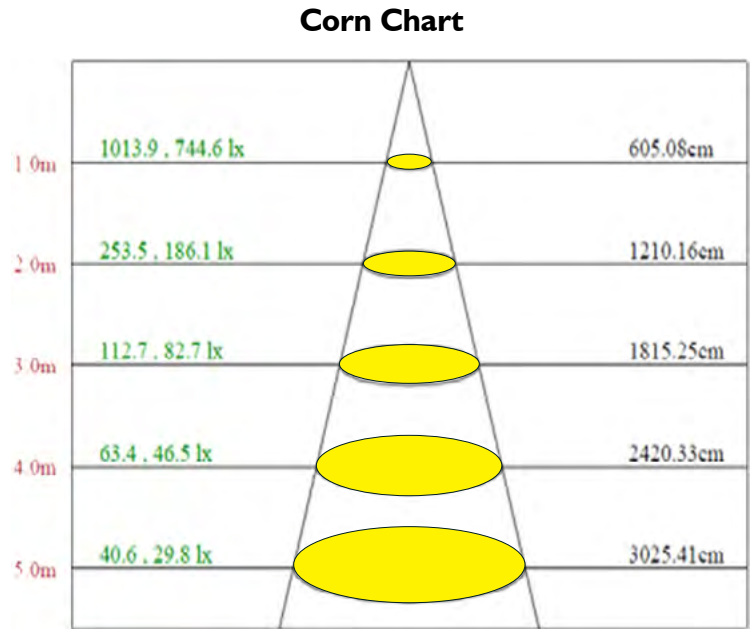

SPECIFICATIONS	
Available Wattage	38W - 54W
Available CCT	3500K - 5000K
Efficacy Average	135 LM/W
Lumen Output	5,130 LM - 7,290 LM
Input Voltage	AC100-277V
Input Frequency	50/60HZ
CRI	>80
Power Factor	0.9
THD	<20%
Working Temp	-4F to 131F (-20C to 55C)
Lens	Frosted
IP Rating	IP44
Dimming	Yes
Life Span (Hours)	>70,000

↑ When placing your order, please use **Order Code**.

PHOTOMETRIC DATA

LED Strip Fixture Retrofit (Lily)

DIMENSIONS

Fixture Length	A - Length	B - Height	C - Width
8FT	96"	2.36"	5.7"

CONTROLS

Order Code	Description	Height	Voltage	Color	Version	Function
06210	LED 3 in 1 OcuSense Indoor Fixture Embedded with Detachable Sensor	19ft	120-277V	White	Standard	3-in-1
06221	LED OcuSense Fixture Mounted Sensor	19ft	120-277V	White	Standard	3-in-1
06245	LED PIR Fixture Mounted Sensor	19ft	120-347V	White	Type D	3-in-1
06246	LED PIR Fixture Mounted Sensor	39ft	120-347V	White	Type D	3-in-1
06247	LED PIR Fixture Mounted Sensor	39ft	120-347V	White	Type D	Simple On/Off
06278	LED Intelligent Remote Control	-	-	White	Standard	LCD Display