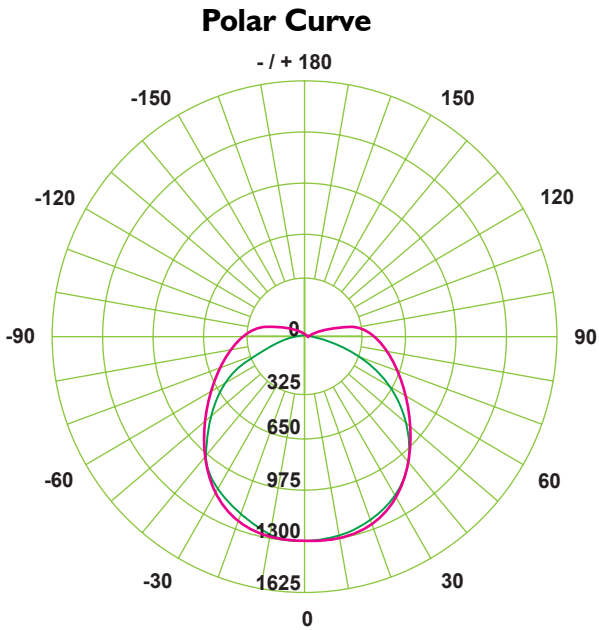

SPECIFICATIONS	
Available Wattage	38W - 54W
Available CCT	3500K - 5000K
Efficacy Average	135 LM/W
Lumen Output	5,130 LM - 7,290 LM
Input Voltage	AC100-277V
Input Frequency	50/60HZ
CRI	>80
Power Factor	0.9
THD	<20%
Working Temp	-4F to 131F (-20C to 55C)
Lens	Frosted
IP Rating	IP44
Dimming	Yes
Life Span (Hours)	>70,000

↑ When placing your order, please use **Order Code**.

PHOTOMETRIC DATA

LED Strip Fixture Retrofit (Lily)

DIMENSIONS

Fixture Length	A - Length	B - Height	C - Width
8FT	96"	2.36"	5.7"

CONTROLS

Order Code	Description	Height	Voltage	Color	Version	Function
06210	LED 3 in 1 OcuSense Indoor Fixture Embedded with Detachable Sensor	19ft	120-277V	White	Standard	3-in-1
06221	LED OcuSense Fixture Mounted Sensor	19ft	120-277V	White	Standard	3-in-1
06245	LED PIR Fixture Mounted Sensor	19ft	120-347V	White	Type D	3-in-1
06246	LED PIR Fixture Mounted Sensor	39ft	120-347V	White	Type D	3-in-1
06247	LED PIR Fixture Mounted Sensor	39ft	120-347V	White	Type D	Simple On/Off
06278	LED Intelligent Remote Control	-	-	White	Standard	LCD Display