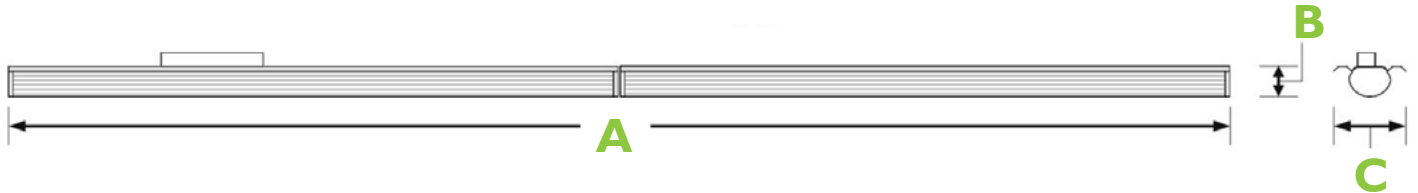

LED Strip Fixture Retrofit (Lily)

Order Code	DLC Model #	Watts	CCT	LM/Watt	Total LM	Voltage
04005	MES-RTBP-8FT-LG-38D-5K	38W	5000K	135 LM/W	5,130 LM	100-277V
	MES-RTBP-8FT-LG-38D-5K	46W		135 LM/W	6,210 LM	100-277V
	MES-RTBP-8FT-LG-38D-5K	54W		135 LM/W	7,290 LM	100-277V
04006	MES-RTBP-8FT-LS-38D-3CCT	38W	3500K 4000K 5000K	135 LM/W	5,130 LM	100-277V
	MES-RTBP-8FT-LS-38D-3CCT	46W		135 LM/W	6,210 LM	100-277V
	MES-RTBP-8FT-LS-38D-3CCT	54W		135 LM/W	7,290 LM	100-277V

↑ When placing your order, please use **Order Code**.

PHOTOMETRIC DATA

LED Strip Fixture Retrofit (Lily)

DIMENSIONS

Fixture Length	A - Length	B - Height	C - Width
8FT	96"	2.36"	5.7"

CONTROLS

Order Code	Description	Height	Voltage	Color	Version	Function
06210	LED 3 in 1 OcuSense Indoor Fixture Embedded with Detachable Sensor	19ft	120-277V	White	Standard	3-in-1
06221	LED OcuSense Fixture Mounted Sensor	19ft	120-277V	White	Standard	3-in-1
06245	LED PIR Fixture Mounted Sensor	19ft	120-347V	White	Type D	3-in-1
06246	LED PIR Fixture Mounted Sensor	39ft	120-347V	White	Type D	3-in-1
06247	LED PIR Fixture Mounted Sensor	39ft	120-347V	White	Type D	Simple On/Off
06278	LED Intelligent Remote Control	-	-	White	Standard	LCD Display