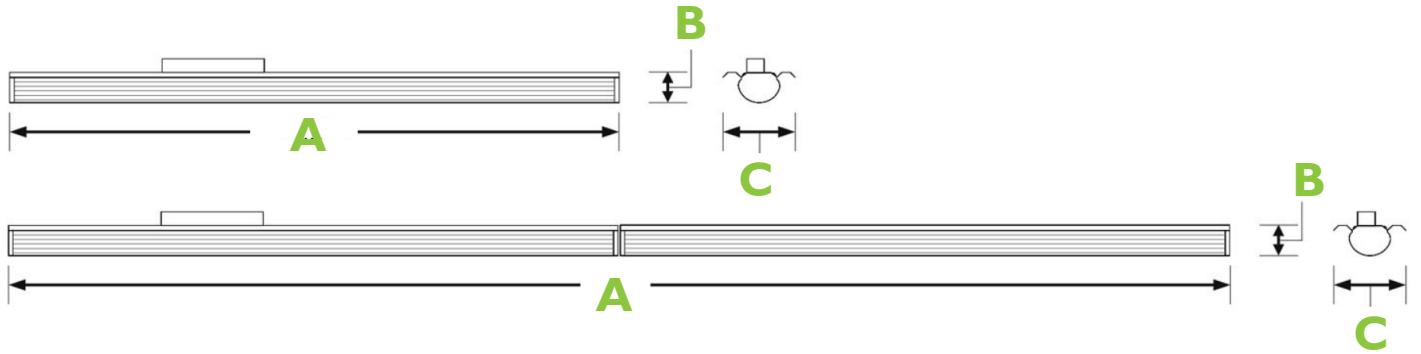

↑ When placing your order, please use **Order Code**.

PHOTOMETRIC DATA

Polar Curve

Corn Chart

LED Strip Fixture Retrofit

DIMENSIONS

Fixture Length	A - Length	B - Height	C - Width
4FT	48"	2.38"	5.8"
8FT	96"	2.38"	5.8"

CONTROLS

Order Code	Description	Height	Voltage	Color	Version	Function
06450	LED PIR Fixture Mounted Sensor	49ft	120-277V	White	Standard	Simple On/Off
06210	3-in-1 Microwave Fixture Embedded w/ Detachable Sensor	19ft	120-277V	White	Standard	3-in-1
06221	LED Microwave Fixture Mounted Sensor	19ft	120-277V	White	Standard	3-in-1
06222	LED Microwave Fixture Mounted Sensor	49ft	120-277V	White	Standard	3-in-1
06278	LED Intelligent Remote Control	-	-	White	Standard	LCD Display