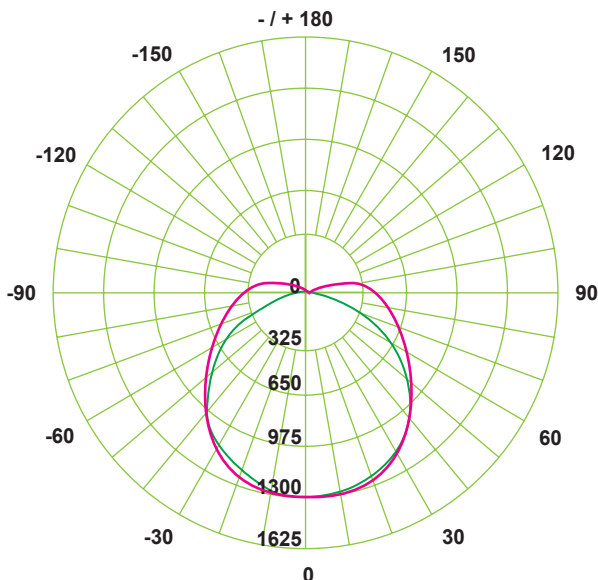

↑ When placing your order, please use **Order Code**.

PHOTOMETRIC DATA

Polar Curve

Corn Chart

LED Strip Fixture Retrofit

DIMENSIONS

Fixture Length	A - Length	B - Height	C - Width
4FT	48"	2.38"	5.8"
8FT	96"	2.38"	5.8"