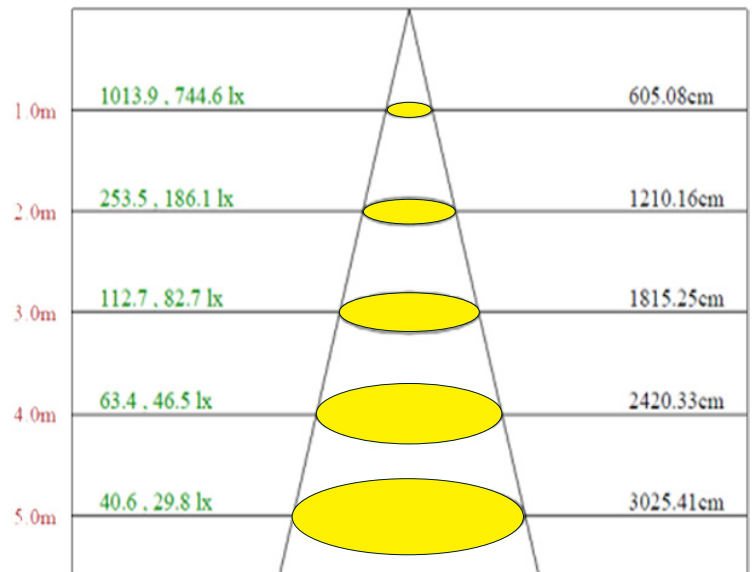

↑ When placing your order, please use **Order Code**.

PHOTOMETRIC DATA

Polar Curve

Corn Chart

LED Strip Fixture Retrofit

DIMENSIONS

Fixture Length	A - Length	B - Height	C - Width
4FT	48"	2.38"	5.8"
8FT	96"	2.38"	5.8"