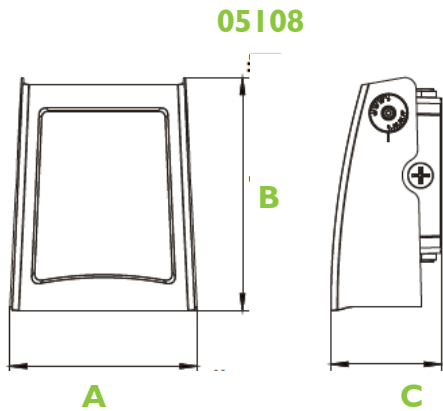

LED Slim Full Cutoff Wall Pack (Adjustable)

Order Code	DLC Model #	Wattage	CCT	LM/Watt	Total LM	Voltage
05108	MES-SFC-G2-20WL[D,P,S,M]-5K	20W	5000K	135 LM/W	2,630 LM	120-277V
	MES-SFC-G2-40WL[D,P,S,M]-5K	40W		135 LM/W	5,229 LM	120-277V
05109	MES-SFC-G2-60WL[D,P,S,M]-5K	60W	5000K	135 LM/W	7,669 LM	120-277V
	MES-SFC-G2-80WL[D,P,S,M]-5K	80W		135 LM/W	10,350 LM	120-277V

↑ When placing your order, please use **Order Code**.

PHOTOMETRIC DATA

Polar Curve

LED Slim Full Cutoff Wall Pack (Adjustable)

DIMENSIONS

Fixture	A	B	C
05108	6.5"	8.1"	3.8"
05109	10.5"	3.0"	4.9"

LIGHTING CONTROLS

Order Code	Description	Height	Voltage	Color	Version	Function
06251	DC Powered 3 in 1 Sensor for Outdoor Fixtures	49ft	120-277V	Black	Standard	3-in-1