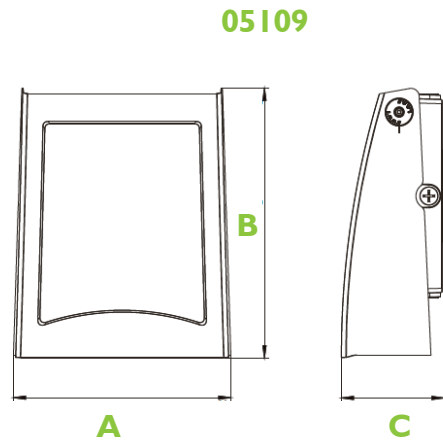

LED Slim Full Cutoff Wall Pack (Adjustable)

Order Code	DLC Model #	Wattage	CCT	LM/Watt	Total LM	Voltage
05108	MES-SFC-G2-20WL[D,P,S,M]-5K	20W	5000K	135 LM/W	2,630 LM	120-277V
	MES-SFC-G2-40WL[D,P,S,M]-5K	40W		135 LM/W	5,229 LM	120-277V
05109	MES-SFC-G2-60WL[D,P,S,M]-5K	60W	5000K	135 LM/W	7,669 LM	120-277V
	MES-SFC-G2-80WL[D,P,S,M]-5K	80W		135 LM/W	10,350 LM	120-277V

↑ When placing your order, please use **Order Code**.

PHOTOMETRIC DATA

Polar Curve

LED Slim Full Cutoff Wall Pack (Adjustable)

DIMENSIONS

Fixture	A	B	C
05108	6.5"	8.1"	3.8"
05109	10.5"	3.0"	4.9"

LIGHTING CONTROLS

Order Code	Description	Height	Voltage	Color	Version	Function
06251	DC Powered 3 in 1 Sensor for Outdoor Fixtures	49ft	120-277V	Black	Standard	3-in-1