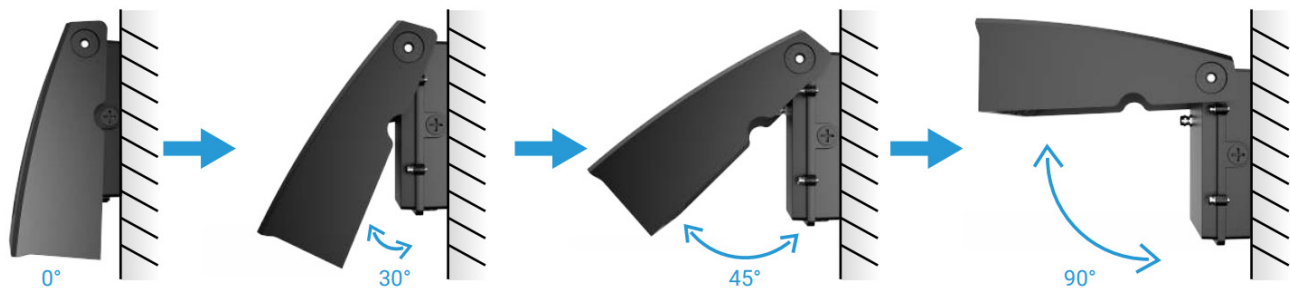

Mounting

- Surface mount

Warranty

7-Year Limited Product Warranty
(Optional 10-Year Warranty available)

BENEFITS

- LED Slim Full Cutoff Wall Pack is adjustable and comes in die-cast aluminum with alloy heat sink.
- PIR Sensor Ready
- Adjustable from 0-90 degree angle
- Ideal for commercial outdoor buildings, and easily replaces any preexisting wall pack fixture.

↑ When placing your order, please use **Order Code**.

PHOTOMETRIC DATA

Polar Curve

LED Slim Full Cutoff Wall Pack (Adjustable)

DIMENSIONS

Fixture	A	B	C
05108	6.5"	8.1"	3.8"
05109	10.5"	3.0"	4.9"

LIGHTING CONTROLS

Order Code	Description	Height	Voltage	Color	Version	Function
06251	DC Powered 3 in 1 Sensor for Outdoor Fixtures	49ft	120-277V	Black	Standard	3-in-1