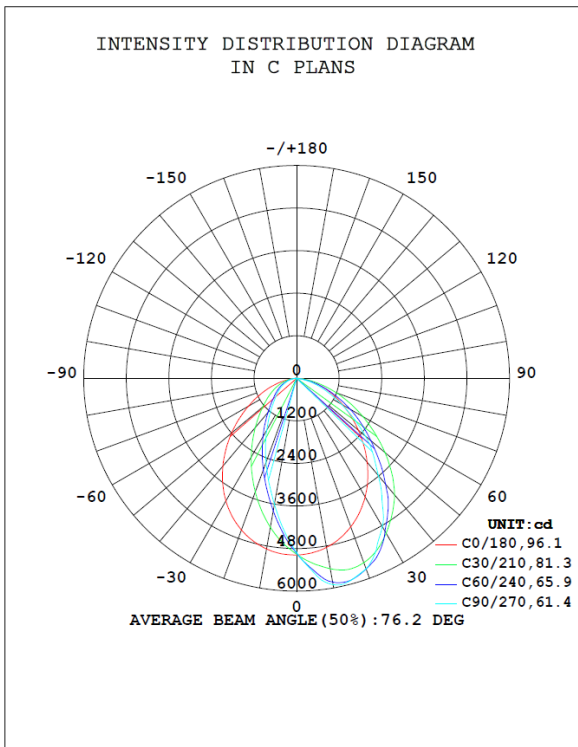

SPECIFICATIONS

Available Wattage	20W - 80W
Available CCT	5000K
Efficacy Average	135 LM/W
Lumen Output	2,630 LM - 10,350 LM
Input Voltage	AC 120-277V
Input Frequency	50/60HZ
CRI	>70
Power Factor	0.9
THD	<20%
Working Temp	-22°F to 113°F (-30°C TO 45°C)
Lens Type	Polycarbonate
IP Rating	IP65
Dimming	Yes
Life Span (Hours)	>70,000

↑ When placing your order, please use **Order Code**.

PHOTOMETRIC DATA

Polar Curve

LED Slim Full Cutoff Wall Pack (Adjustable)

DIMENSIONS

Fixture	A	B	C
05108	6.5"	8.1"	3.8"
05109	10.5"	3.0"	4.9"

LIGHTING CONTROLS