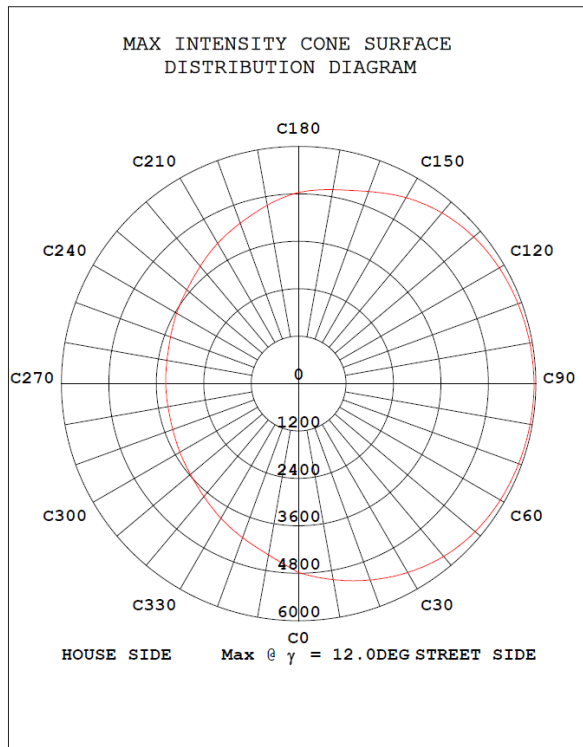

SPECIFICATIONS

Available Wattage	20W - 80W
Available CCT	5000K
Efficacy Average	135 LM/W
Lumen Output	2,630 LM - 10,350 LM
Input Voltage	AC 120-277V
Input Frequency	50/60HZ
CRI	>70
Power Factor	0.9
THD	<20%
Working Temp	-22°F to 113°F (-30°C TO 45°C)
Lens Type	Polycarbonate
IP Rating	IP65
Dimming	Yes
Life Span (Hours)	>70,000

LED Slim Full Cutoff Wall Pack (Adjustable)

Order Code	DLC Model #	Wattage	CCT	LM/Watt	Total LM	Voltage
05108	MES-SFC-G2-20WL[D,P,S,M]-5K	20W	5000K	135 LM/W	2,630 LM	120-277V
	MES-SFC-G2-40WL[D,P,S,M]-5K	40W		135 LM/W	5,229 LM	120-277V
05109	MES-SFC-G2-60WL[D,P,S,M]-5K	60W	5000K	135 LM/W	7,669 LM	120-277V
	MES-SFC-G2-80WL[D,P,S,M]-5K	80W		135 LM/W	10,350 LM	120-277V

↑ When placing your order, please use **Order Code**.

PHOTOMETRIC DATA

Polar Curve

LED Slim Full Cutoff Wall Pack (Adjustable)

DIMENSIONS

Fixture	A	B	C
05108	6.5"	8.1"	3.8"
05109	10.5"	3.0"	4.9"

LIGHTING CONTROLS