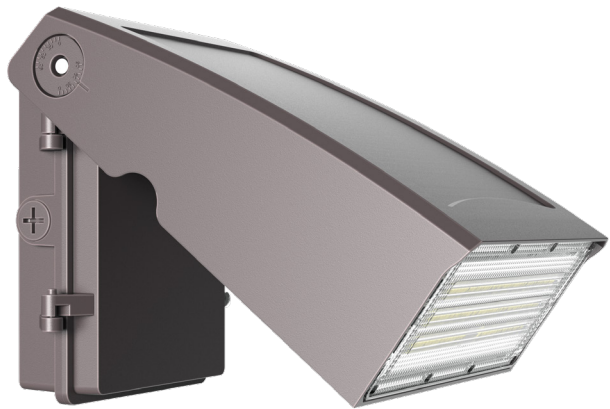

LED Slim Full Cutoff Wall Pack (Adjustable)

CERTIFICATIONS

PRODUCT FEATURES

Construction

Die-cast aluminum housing with die-cast aluminum with polycarbonate lens

Applications

- Warehouses
- Factory
- Storage
- Pedestrian lighting

Mounting

- Surface mount

Warranty

7-Year Limited Product Warranty
(Optional 10-Year Warranty available)

BENEFITS

- LED Slim Full Cutoff Wall Pack is adjustable and comes in die-cast aluminum with alloy heat sink.
- PIR Sensor Ready
- Adjustable from 0-90 degree angle
- Ideal for commercial outdoor buildings, and easily replaces any preexisting wall pack fixture.