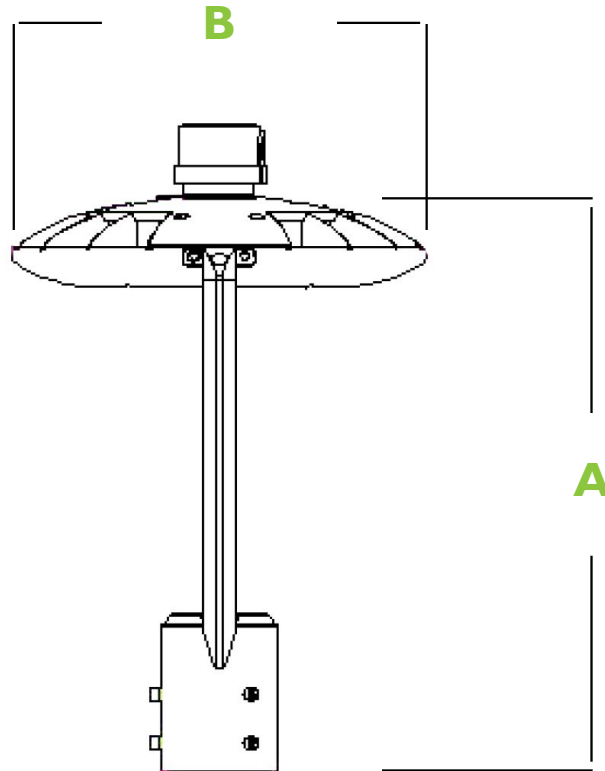

↑ When placing your order, please use **Order Code**.

PHOTOMETRIC DATA

Polar Curve

Luminous Intensity Distribution Curve

Cone Chart

Illuminance at a Distance

LED Post Top

DIMENSIONS

A	B
20.7"	14.9"

LIGHTING CONTROLS

Order Code	Description	Height	Voltage	Color	Version	Function
05714	Twist Lock Photocell for Shoebox & Multi- Purpose Flood	-	100-277V	Blue	Standard	Simple On/Off
05715	Twist Lock Photocell for Shoebox & Multi-Purpose Flood	-	480V	Yellow	Standard	Simple On/Off