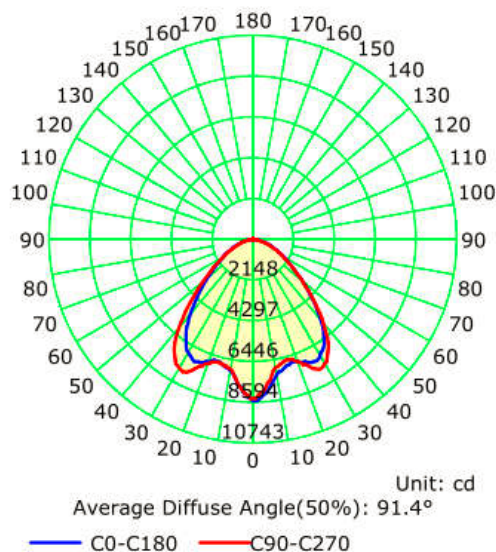

SPECIFICATIONS

Available Wattage	35W - 150W
Available CCT	3000K, 4000K, 5000K
Efficacy Average	130 LM/W
Lumen Output	4,190 LM - 18,479 LM
Input Voltage	AC100-277V
Input Frequency	50/60HZ
CRI	>80
Power Factor	0.9
THD	> 15%
Working Temp	-40°F to 113°F (-40C TO 45C)
Lens	Clear
IP Rating	IP65
Dimming	Yes
Life Span (Hours)	>70,000

LED Post Top

Order Code	DLC Model #	Wattage	CCT	LM/Watt	Total LM	Voltage
05902	MES-PT-100WFAT2FI	100W	5000K	126 LM/W	12,580 LM	100-277V
05903	MES-PT-150WSAT2AI	150W	5000K	123 LM/W	18,479 LM	100-277V

05900	MES-PT-35WACGA1	35W	3000K 4000K 5000K	119 LM/W	4,190 LM	100-277V
05901	MES-PT-55WACGA1	55W	3000K 4000K 5000K	113 LM/W	6,236 LM	100-277V

↑ When placing your order, please use **Order Code**.

PHOTOMETRIC DATA

Polar Curve

Luminous Intensity Distribution Curve

Cone Chart

Illuminance at a Distance

LED Post Top

DIMENSIONS