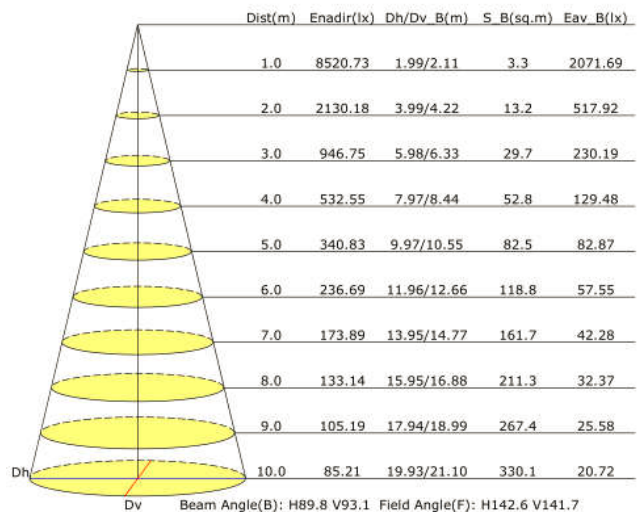

↑ When placing your order, please use **Order Code**.

PHOTOMETRIC DATA

Polar Curve

Luminous Intensity Distribution Curve

Cone Chart

Illuminance at a Distance

LED Post Top

DIMENSIONS