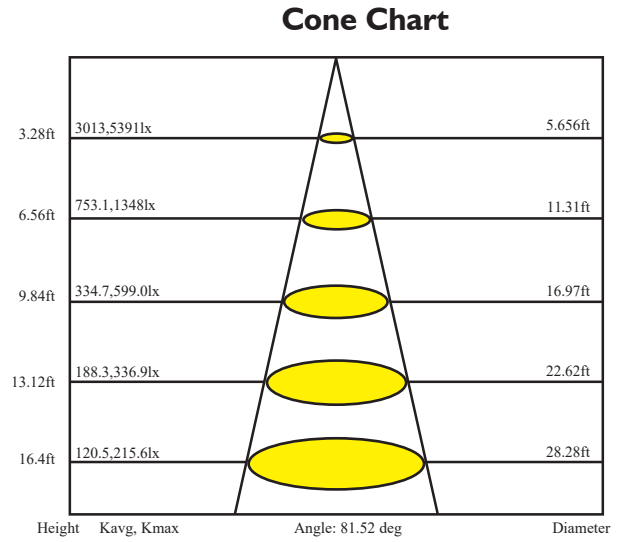

↑ When placing your order, please use **Order Code**.

LED Multi-Purpose Flood Light

PHOTOMETRIC DATA

DIMENSIONS

DIMENSIONS 80/150W

DIMENSIONS 200/240W

LED Multi-Purpose Flood Light

MOUNTS