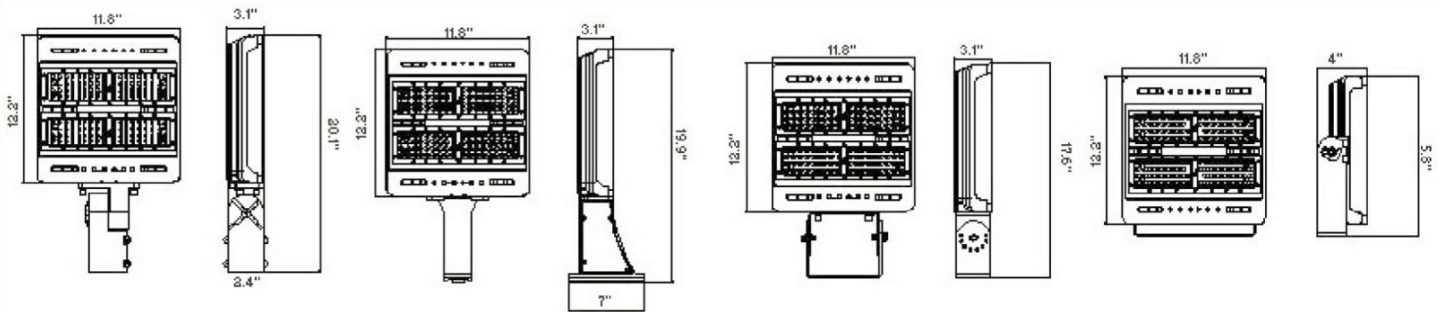

↑ When placing your order, please use **Order Code**.

LED Multi-Purpose Flood Light

PHOTOMETRIC DATA

DIMENSIONS

DIMENSIONS 80/150W

DIMENSIONS 200/240W

LED Multi-Purpose Flood Light

MOUNTS