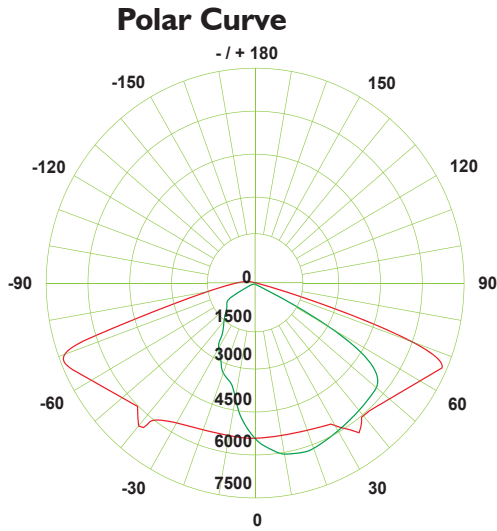

LED Multi-Purpose Flood Light

PHOTOMETRIC DATA