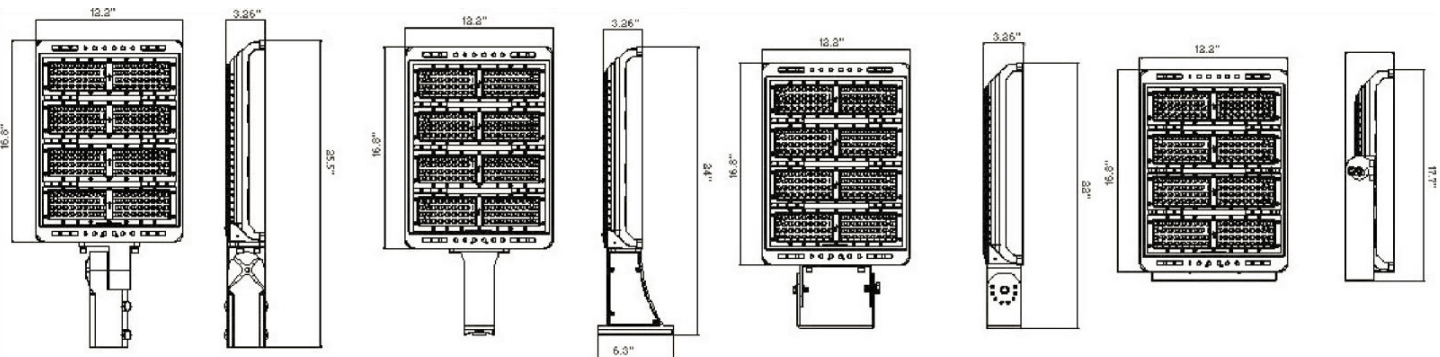

↑ When placing your order, please use **Order Code**.

LED Multi-Purpose Flood Light

PHOTOMETRIC DATA

DIMENSIONS

DIMENSIONS 80/150W

DIMENSIONS 200/240W

LED Multi-Purpose Flood Light

MOUNTS