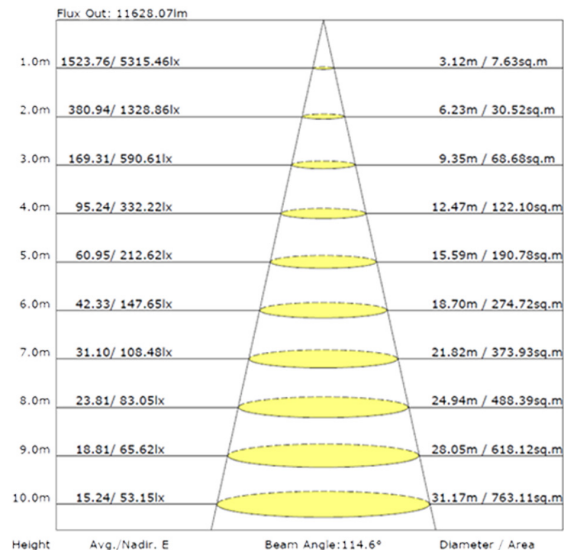

↑ When placing your order, please use **Order Code**.

PHOTOMETRIC DATA

Polar Curve

Cone Chart

LED Magnetic Strip Retrofit (Choice)

DIMENSIONS

Fixture Length	A	B	C
2'	22.3"	0.71"	0.63"
4'	44.5"	0.71"	0.63"

LIGHTING CONTROLS