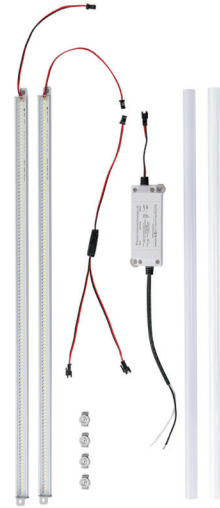

LED Magnetic Strip Retrofit (Choice)

CERTIFICATIONS

PRODUCT FEATURES

Construction

LED Strips, LED Drivers, Connector

Applications

- Retail
- Schools
- Offices
- Healthcare
- Various commercial applications

Mounting

- Magnetic clips
- Screw in

Warranty

7-Year Limited Product Warranty
(Optional 10-Year Warranty available)

BENEFITS

- Can be used to update existing 2x2 and 2x4 fluorescent luminaires to LED.
- Easy installation, can be completed in as little as 5 minutes.
- Kits include LED strips, an external driver, wire connector, and attached magnets for a quick install.