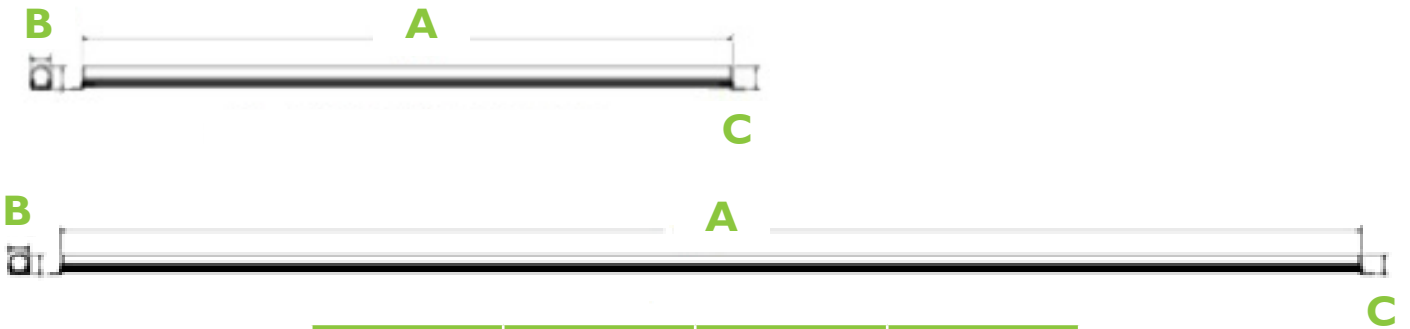

↑ When placing your order, please use **Order Code**.

PHOTOMETRIC DATA

Polar Curve

Cone Chart

LED Magnetic Strip Retrofit (Choice)

DIMENSIONS

Fixture Length	A	B	C
2'	22.3"	0.71"	0.63"
4'	44.5"	0.71"	0.63"

LIGHTING CONTROLS