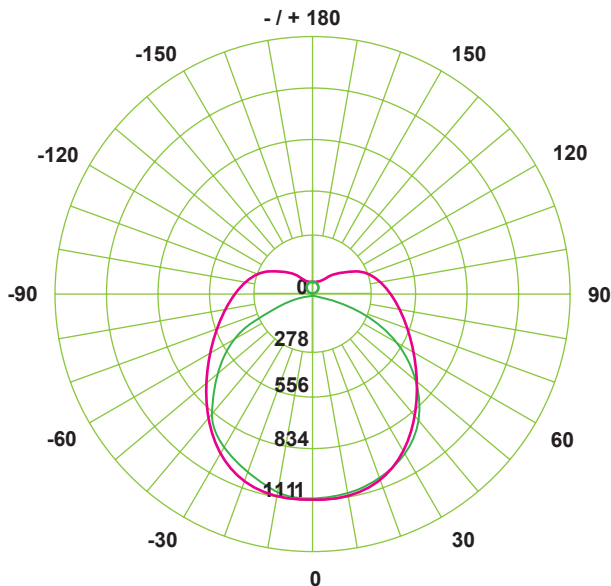

↑ When placing your order, please use **Order Code**.

PHOTOMETRIC DATA

Polar Curve

Cone Chart

LED Magnetic Strip Retrofit (Choice)

DIMENSIONS

Fixture Length	A	B	C
2'	22.3"	0.71"	0.63"
4'	44.5"	0.71"	0.63"

LIGHTING CONTROLS