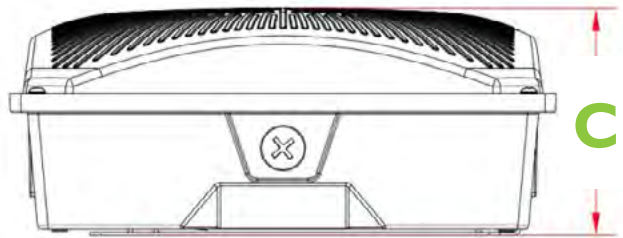

↑ When placing your order, please use **Order Code**.

PHOTOMETRIC DATA

LED Garage Canopy Light (Kodiak G)

DIMENSIONS

LIGHT SIZE	A	B	C
15W - 40W	8.03"	8.03"	3.6"
40W - 60W	10"	10"	4.1"

ACCESSORIES

Order Code	Description	Size	Hole	Voltage
05880	Canopy Flat Plate	18x18	8x8 Square Hole	-
05882	Canopy Flat Plate	18x18	-	-
05883	Canopy Flat Plate	24x24	8x8 Square Hole	-
05884	Canopy Flat Plate	24x24	-	-
08360	Step Down Transformer	-	-	480V to 277V