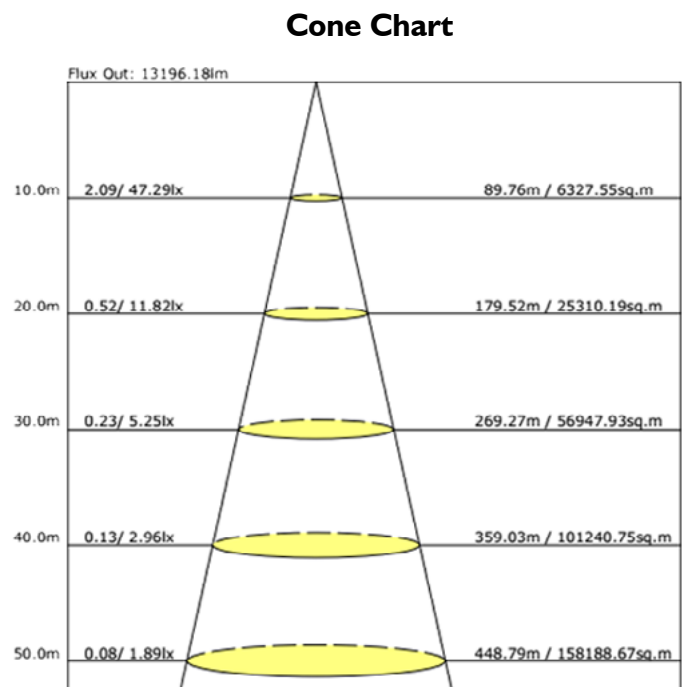

LED Garage Canopy Light (Kodiak G)

Order Code	DLC Model #	Color	Watts	CCT	LM/Watt	Total LM	Voltage
05819	MES-CL-KG-15WJSPIDA1	Bronze	15W	5000K	127 LM/W	1,905 LM	100-277V
05819	MES-CL-KG-20WJSPIDA1	Bronze	20W	5000K	127 LM/W	2,599 LM	100-277V
05820	MES-CL-KG-30WJSPIDA1	Bronze	20W	5000K	124 LM/W	2,490 LM	100-277V
05820	MES-CL-KG-30WJSPIDA1	Bronze	30W	5000K	124 LM/W	3,720 LM	100-277V
05820	MES-CL-KG-40WJSPIDA1	Bronze	45W	5000K	124 LM/W	5,241 LM	100-277V
05821	MES-CL-KG-50WJSPIDA1	Bronze	40W	5000K	121 LM/W	4,960 LM	100-277V
05821	MES-CL-KG-50WJSPIDA1	Bronze	50W	5000K	121 LM/W	6,083 LM	100-277V
05821	MES-CL-KG-60WJSPIDA1	Bronze	60W	5000K	121 LM/W	7,299 LM	100-277V
05816	MES-CL-KG-15WJSPIDA1	White	15W	5000K	127 LM/W	1,905 LM	100-277V
05816	MES-CL-KG-20WJSPIDA1	White	20W	5000K	127 LM/W	2,599 LM	100-277V
05817	MES-CL-KG-30WJSPIDA1	White	20W	5000K	124 LM/W	2,490 LM	100-277V
05817	MES-CL-KG-30WJSPIDA1	White	30W	5000K	124 LM/W	3,720 LM	100-277V
05817	MES-CL-KG-40WJSPIDA1	White	45W	5000K	124 LM/W	5,241 LM	100-277V
05818	MES-CL-KG-50WJSPIDA1	White	40W	5000K	121 LM/W	4,960 LM	100-277V
05818	MES-CL-KG-50WJSPIDA1	White	50W	5000K	121 LM/W	6,083 LM	100-277V
05818	MES-CL-KG-60WJSPIDA1	White	60W	5000K	121 LM/W	7,299 LM	100-277V

↑ When placing your order, please use **Order Code**.

PHOTOMETRIC DATA