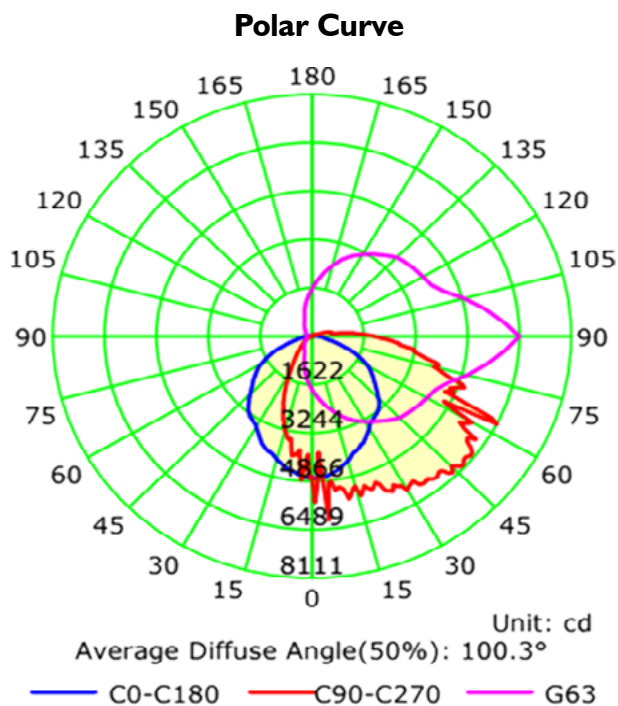

LED Garage Canopy Light (Kodiak G)

Order Code	DLC Model #	Color	Watts	CCT	LM/Watt	Total LM	Voltage
05819	MES-CL-KG-15WJSPIDA1	Bronze	15W	5000K	127 LM/W	1,905 LM	100-277V
05819	MES-CL-KG-20WJSPIDA1	Bronze	20W	5000K	127 LM/W	2,599 LM	100-277V
05820	MES-CL-KG-30WJSPIDA1	Bronze	20W	5000K	124 LM/W	2,490 LM	100-277V
05820	MES-CL-KG-30WJSPIDA1	Bronze	30W	5000K	124 LM/W	3,720 LM	100-277V
05820	MES-CL-KG-40WJSPIDA1	Bronze	45W	5000K	124 LM/W	5,241 LM	100-277V
05821	MES-CL-KG-50WJSPIDA1	Bronze	40W	5000K	121 LM/W	4,960 LM	100-277V
05821	MES-CL-KG-50WJSPIDA1	Bronze	50W	5000K	121 LM/W	6,083 LM	100-277V
05821	MES-CL-KG-60WJSPIDA1	Bronze	60W	5000K	121 LM/W	7,299 LM	100-277V
05816	MES-CL-KG-15WJSPIDA1	White	15W	5000K	127 LM/W	1,905 LM	100-277V
05816	MES-CL-KG-20WJSPIDA1	White	20W	5000K	127 LM/W	2,599 LM	100-277V
05817	MES-CL-KG-30WJSPIDA1	White	20W	5000K	124 LM/W	2,490 LM	100-277V
05817	MES-CL-KG-30WJSPIDA1	White	30W	5000K	124 LM/W	3,720 LM	100-277V
05817	MES-CL-KG-40WJSPIDA1	White	45W	5000K	124 LM/W	5,241 LM	100-277V
05818	MES-CL-KG-50WJSPIDA1	White	40W	5000K	121 LM/W	4,960 LM	100-277V
05818	MES-CL-KG-50WJSPIDA1	White	50W	5000K	121 LM/W	6,083 LM	100-277V
05818	MES-CL-KG-60WJSPIDA1	White	60W	5000K	121 LM/W	7,299 LM	100-277V

↑ When placing your order, please use **Order Code**.

PHOTOMETRIC DATA