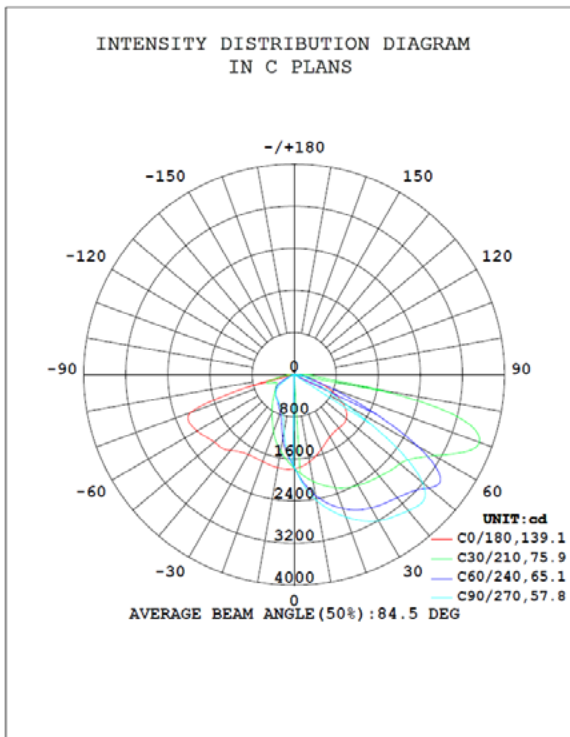

SPECIFICATIONS	
Available Wattage	30W - 80W
Available CCT	5000K
Efficacy Average	123 LM/W - 135 LM/W
Lumen Output	3,720 LM - 10,960 LM
Input Voltage	AC120-277V, AC120-347V
Input Frequency	50/60HZ
CRI	>70
Power Factor	0.9
THD	<20%
Working Temp	-22°F to 113°F (-30°C TO 45°C)
Lens Type	Polycarbonate
IP Rating	IP65
Dimming	Yes (0-10V)
Life Span (Hours)	>70,000

LED Full Cut Off Wall Pack

Order Code	DLC Model #	Wattage	CCT	LM/Watt	Total LM	Voltage
05123	MES-FWP-G2-30WL[D,PS,M]-5K	30W	5000K	137 LM/W	4,110 LM	120-277V
05123	MES-FWP-G2-40WL[D,PS,M]-5K	40W		137 LM/W	5,480 LM	120-277V
05124	MES-FWP-G2-40WL[D,PS,M]-5K	40W		137 LM/W	5,480 LM	120-277V
05124	MES-FWP-G2-60WL[D,PS,M]-5K	60W		137 LM/W	8,220 LM	120-277V
05124	MES-FWP-G2-80WL[D,PS,M]-5K	80W		137 LM/W	10,960 LM	120-277V
05125	MES-FWP-G2-40W[L;M][P;C;MC;PC;PSC;SC]-3CCT	30W	3000K 4000K 5000K	124 LM/W	3,720 LM	120-277V 120-347V
05125	MES-FWP-G2-40W[L;M][P;C;MC;PC;PSC;SC]-3CCT	40W		124 LM/W	4,960 LM	120-277V 120-347V

↑ When placing your order, please use **Order Code**.

PHOTOMETRIC DATA

Polar Curve

LED Full Cut Off Wall Pack

DIMENSIONS

A	B	C
8.7"	6.7"	9.07"

LIGHTING CONTROLS

Order Code	Description	Height	Voltage	Color	Version	Function
06251	DC Powered 3 in 1 Sensor for Outdoor Fixtures	49ft	120-277V	Black	Standard	3-in-1