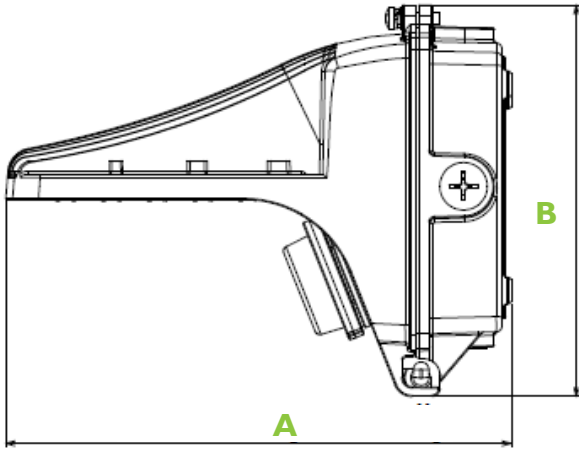

↑ When placing your order, please use **Order Code**.

PHOTOMETRIC DATA

Polar Curve

LED Full Cut Off Wall Pack

DIMENSIONS

A	B	C
8.7"	6.7"	9.07"

LIGHTING CONTROLS

Order Code	Description	Height	Voltage	Color	Version	Function
06251	DC Powered 3 in 1 Sensor for Outdoor Fixtures	49ft	120-277V	Black	Standard	3-in-1