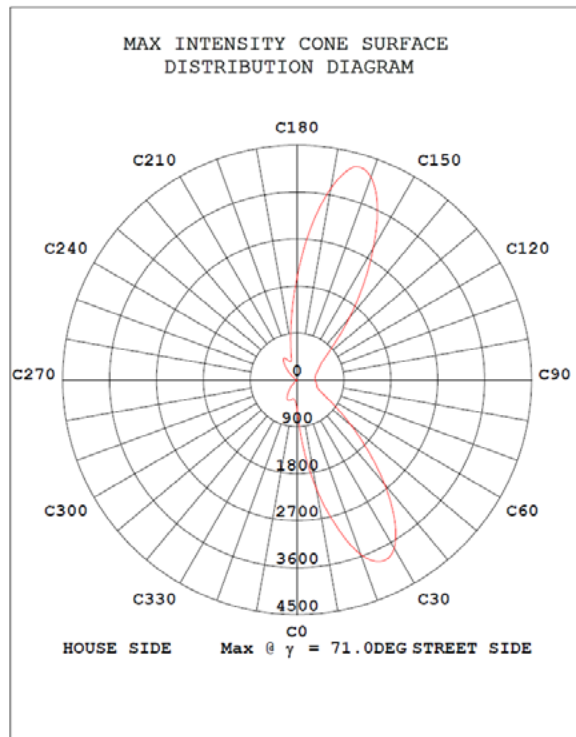

SPECIFICATIONS	
Available Wattage	30W - 80W
Available CCT	5000K
Efficacy Average	123 LM/W - 135 LM/W
Lumen Output	3,720 LM - 10,960 LM
Input Voltage	AC120-277V, AC120-347V
Input Frequency	50/60HZ
CRI	>70
Power Factor	0.9
THD	<20%
Working Temp	-22°F to 113°F (-30°C TO 45°C)
Lens Type	Polycarbonate
IP Rating	IP65
Dimming	Yes (0-10V)
Life Span (Hours)	>70,000

LED Full Cut Off Wall Pack

Order Code	DLC Model #	Wattage	CCT	LM/Watt	Total LM	Voltage
05123	MES-FWP-G2-30WL[D,PS,M]-5K	30W	5000K	137 LM/W	4,110 LM	120-277V
05123	MES-FWP-G2-40WL[D,PS,M]-5K	40W		137 LM/W	5,480 LM	120-277V
05124	MES-FWP-G2-40WL[D,PS,M]-5K	40W		137 LM/W	5,480 LM	120-277V
05124	MES-FWP-G2-60WL[D,PS,M]-5K	60W		137 LM/W	8,220 LM	120-277V
05124	MES-FWP-G2-80WL[D,PS,M]-5K	80W		137 LM/W	10,960 LM	120-277V
05125	MES-FWP-G2-40W[L;M][P;C;MC;PC;PSC;SC]-3CCT	30W	3000K 4000K 5000K	124 LM/W	3,720 LM	120-277V 120-347V
05125	MES-FWP-G2-40W[L;M][P;C;MC;PC;PSC;SC]-3CCT	40W		124 LM/W	4,960 LM	120-277V 120-347V

↑ When placing your order, please use **Order Code**.

PHOTOMETRIC DATA

Polar Curve

LED Full Cut Off Wall Pack

DIMENSIONS

A	B	C
8.7"	6.7"	9.07"

LIGHTING CONTROLS

Order Code	Description	Height	Voltage	Color	Version	Function
06251	DC Powered 3 in 1 Sensor for Outdoor Fixtures	49ft	120-277V	Black	Standard	3-in-1