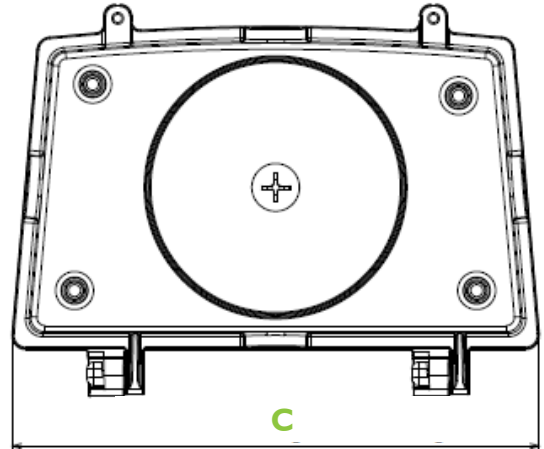

↑ When placing your order, please use **Order Code**.

PHOTOMETRIC DATA

Polar Curve

LED Full Cut Off Wall Pack

DIMENSIONS

A	B	C
8.7"	6.7"	9.07"

LIGHTING CONTROLS

Order Code	Description	Height	Voltage	Color	Version	Function
06251	DC Powered 3 in 1 Sensor for Outdoor Fixtures	49ft	120-277V	Black	Standard	3-in-1