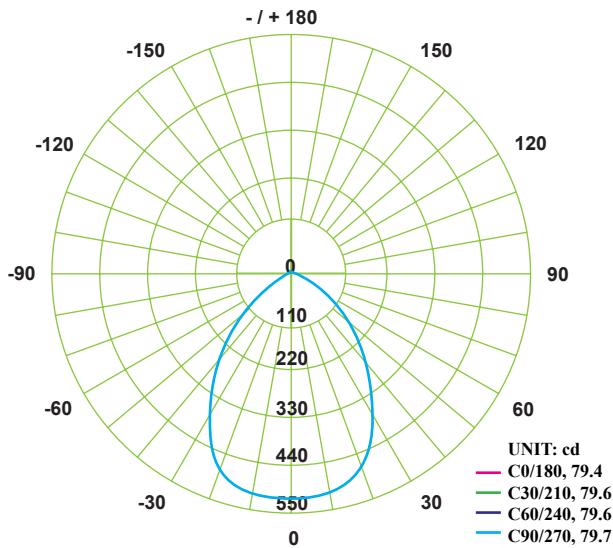

↑ When placing your order, please use **Order Code**.

LED Downlight (Willow G)

PHOTOMETRIC DATA

Polar Curve

AVERAGE BEAM ANGLE (50%): 79.7 DEG

Cone Chart

DIMENSIONS

Fixture Size	A	B	C	D
4"	5.9"	3.8"	3.6"	1.3"
6"	8.3"	5.3"	4.3"	1.3"
8"	10.6"	7.8"	4.8"	1.3"
10"	11.5"	8.6"	5.5"	1.3"