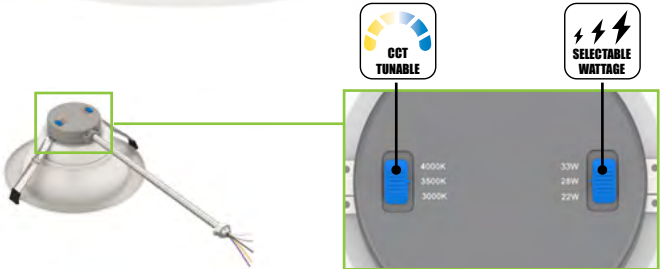

LED Downlight (Willow G)

CERTIFICATIONS

PRODUCT FEATURES

Construction

Aluminum housing with polycarbonate lens

Applications

- Hotels
- Offices
- Schools
- Shops
- Supermarkets
- Restaurants
- Workshop

Mounting

SPECIFICATIONS

Available Wattage	6W - 33W
Available CCT	3000K, 3500K, 4000K, 5000K
Efficacy Average	106 LM/W
Lumen Output	636 LM - 3,498 LM
Input Voltage	AC100-277V
Input Frequency	50/60HZ
CRI	>80
Power Factor	0.9
THD	<20%
Working Temp	14F TO 104F (-10C TO 40C)
Lens	Frosted
IP Rating	IP54
Dimming	Yes
Life Span (Hours)	>70,000

↑ When placing your order, please use **Order Code**.

LED Downlight (Willow G)

PHOTOMETRIC DATA

Polar Curve

AVERAGE BEAM ANGLE (50%): 79.7 DEG

Cone Chart

DIMENSIONS

Fixture Size	A	B	C	D
4"	5.9"	3.8"	3.6"	1.3"
6"	8.3"	5.3"	4.3"	1.3"
8"	10.6"	7.8"	4.8"	1.3"
10"	11.5"	8.6"	5.5"	1.3"