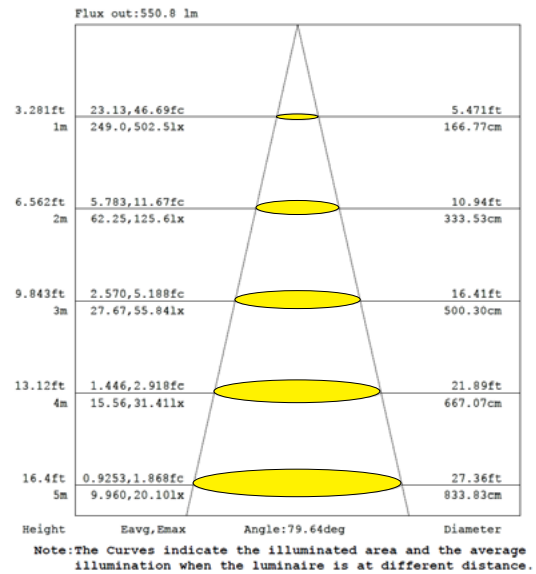

↑ When placing your order, please use **Order Code**.

LED Downlight (Willow G)

PHOTOMETRIC DATA

Polar Curve

AVERAGE BEAM ANGLE (50%): 79.7 DEG

Cone Chart

DIMENSIONS

Fixture Size	A	B	C	D
4"	5.9"	3.8"	3.6"	1.3"
6"	8.3"	5.3"	4.3"	1.3"
8"	10.6"	7.8"	4.8"	1.3"
10"	11.5"	8.6"	5.5"	1.3"