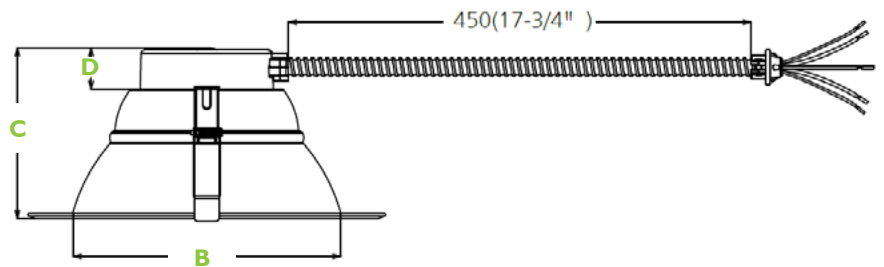

↑ When placing your order, please use **Order Code**.

LED Downlight (Willow G)

PHOTOMETRIC DATA

Polar Curve

AVERAGE BEAM ANGLE (50%): 79.7 DEG

Cone Chart

DIMENSIONS

Fixture Size	A	B	C	D
4"	5.9"	3.8"	3.6"	1.3"
6"	8.3"	5.3"	4.3"	1.3"
8"	10.6"	7.8"	4.8"	1.3"
10"	11.5"	8.6"	5.5"	1.3"

**LED Downlight
 (Willow G)**

LIGHTING CONTROLS

Order Code	Description	Height	Voltage	Color	Version	Function
06210	3-in-1 Microwave Fixture Embedded w/ Detachable Sensor	19ft	120-277V	White	Standard	3-in-1
06278	LED Intelligent Remote Control	-	-	White	Standard	LCD Display