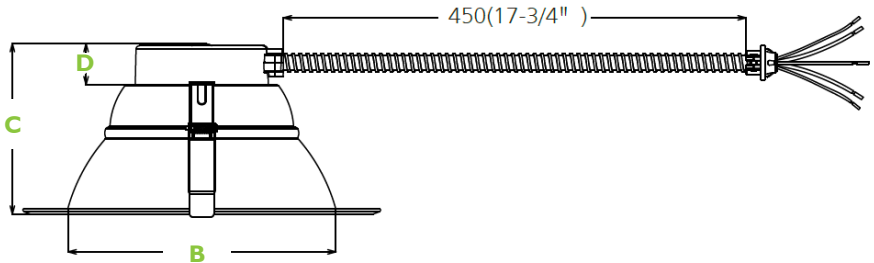

↑ When placing your order, please use **Order Code**.

LED Downlight (Cedar G)

PHOTOMETRIC DATA

Polar Curve

Cone Chart

DIMENSIONS

Fixture Size	A	B	C	D
4"	5.9"	3.8"	3.6"	1.3"
6"	8.3"	5.3"	4.3"	1.3"
8"	10.6"	7.8"	4.8"	1.3"
10"	11.5"	8.6"	5.5"	1.3"

LED Downlight (Cedar G)

LIGHTING CONTROLS

Order Code	Description	Height	Voltage	Color	Version	Function
06210	3-in-1 Microwave Fixture Embedded w/ Detachable Sensor	19ft	120-277V	White	Standard	3-in-1
06278	LED Intelligent Remote Control	-	-	White	Standard	LCD Display