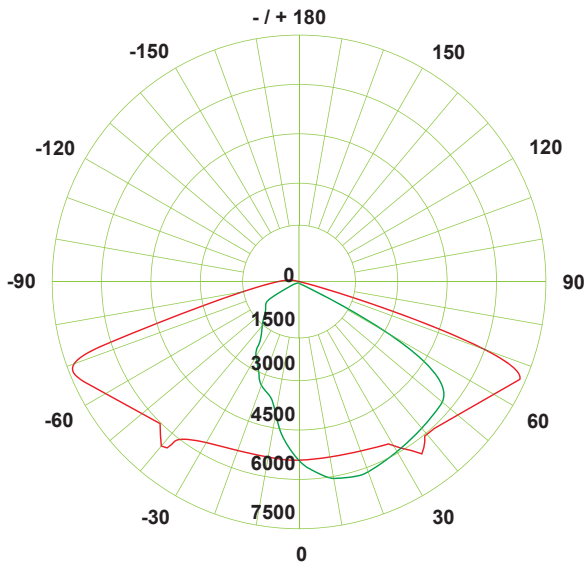

↑ When placing your order, please use **Order Code**.

PHOTOMETRIC DATA

Polar Curve

Cone Chart

LED Area Light (Lion SSR)

DIMENSIONS

Fixture Mount	Mount Type	Depth (in.)	Width (in.)	Height (in.)	Lens Depth (in.)	Lens Width (in.)
A	No Mount	13.6	13.0	3.1	5.8	11.5
B	Slipfitter Mount	21.2	13.0	3.5	-	-
C	Arm Mount	23.2	13.0	6.3	-	-
D	Trunnion Mount	20.5	13.0	3.5	-	-