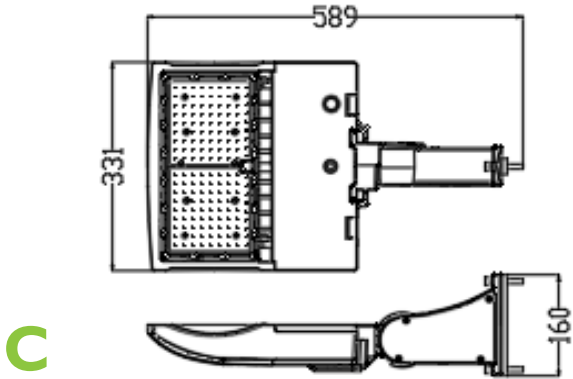

LED Area Light (Lion SSR)

Order Code	DLC Model #	Color	Watts	CCT	LM/Watt	Total Lumens	Voltage
05687	MES-PL-LSSR-120WJT3A1-abc[I0SP;20SP;blank]50fW	White	120W	5000K	141 LM/W	17,062 LM	100-277V
05687	MES-PL-LSSR-135WJT3A1-abc[I0SP;20SP;blank]50fW	White	135W	5000K	134 LM/W	18,640 LM	100-277V
05687	MES-PL-LSSR-150WJT3A1-abc[I0SP;20SP;blank]50fW	White	150W	5000K	130 LM/W	20,103 LM	100-277V
05688	MES-PL-LSSR-200WJT3A1-abc[I0SP;20SP;blank]50fW	White	200W	5000K	140 LM/W	28,985 LM	100-277V
05688	MES-PL-LSSR-220WJT3A1-abc[I0SP;20SP;blank]50fW	White	220W	5000K	140 LM/W	31,331 LM	100-277V
05688	MES-PL-LSSR-240WJT3A1-abc[I0SP;20SP;blank]50fW	White	240W	5000K	140 LM/W	33,804 LM	100-277V
05689	MES-PL-LSSR-260WJT3A1-abc[I0SP;20SP;blank]50fW	White	260W	5000K	138 LM/W	36,765 LM	100-277V
05689	MES-PL-LSSR-280WJT3A1-abc[I0SP;20SP;blank]50fW	White	280W	5000K	138 LM/W	40,055 LM	100-277V
05689	MES-PL-LSSR-300WJT3A1-abc[I0SP;20SP;blank]50fW	White	300W	5000K	138 LM/W	41,858 LM	100-277V

↑ When placing your order, please use **Order Code**.

PHOTOMETRIC DATA

Polar Curve

Cone Chart

LED Area Light (Lion SSR)

DIMENSIONS

Fixture Mount	Mount Type	Depth (in.)	Width (in.)	Height (in.)	Lens Depth (in.)	Lens Width (in.)
A	No Mount	13.6	13.0	3.1	5.8	11.5
B	Slipfitter Mount	21.2	13.0	3.5	-	-
C	Arm Mount	23.2	13.0	6.3	-	-
D	Trunnion Mount	20.5	13.0	3.5	-	-