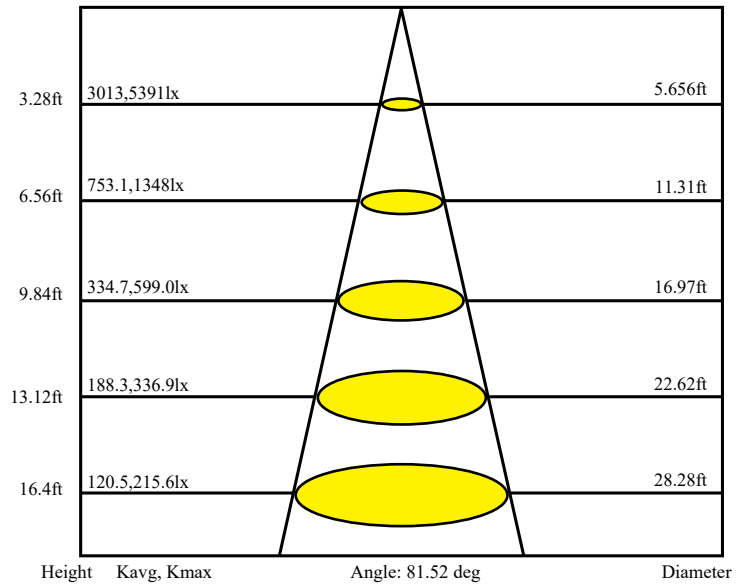

LED Area Light (Lion SSR)

Order Code	DLC Model #	Color	Watts	CCT	LM/Watt	Total Lumens	Voltage
05687	MES-PL-LSSR-120WJT3A1-abc[I0SP;20SP;blank]50fW	White	120W	5000K	141 LM/W	17,062 LM	100-277V
05687	MES-PL-LSSR-135WJT3A1-abc[I0SP;20SP;blank]50fW	White	135W	5000K	134 LM/W	18,640 LM	100-277V
05687	MES-PL-LSSR-150WJT3A1-abc[I0SP;20SP;blank]50fW	White	150W	5000K	130 LM/W	20,103 LM	100-277V
05688	MES-PL-LSSR-200WJT3A1-abc[I0SP;20SP;blank]50fW	White	200W	5000K	140 LM/W	28,985 LM	100-277V
05688	MES-PL-LSSR-220WJT3A1-abc[I0SP;20SP;blank]50fW	White	220W	5000K	140 LM/W	31,331 LM	100-277V
05688	MES-PL-LSSR-240WJT3A1-abc[I0SP;20SP;blank]50fW	White	240W	5000K	140 LM/W	33,804 LM	100-277V
05689	MES-PL-LSSR-260WJT3A1-abc[I0SP;20SP;blank]50fW	White	260W	5000K	138 LM/W	36,765 LM	100-277V
05689	MES-PL-LSSR-280WJT3A1-abc[I0SP;20SP;blank]50fW	White	280W	5000K	138 LM/W	40,055 LM	100-277V
05689	MES-PL-LSSR-300WJT3A1-abc[I0SP;20SP;blank]50fW	White	300W	5000K	138 LM/W	41,858 LM	100-277V

↑ When placing your order, please use **Order Code**.

PHOTOMETRIC DATA

Polar Curve

Cone Chart

LED Area Light (Lion SSR)

DIMENSIONS

Fixture Mount	Mount Type	Depth (in.)	Width (in.)	Height (in.)	Lens Depth (in.)	Lens Width (in.)
A	No Mount	13.6	13.0	3.1	5.8	11.5
B	Slipfitter Mount	21.2	13.0	3.5	-	-
C	Arm Mount	23.2	13.0	6.3	-	-
D	Trunnion Mount	20.5	13.0	3.5	-	-