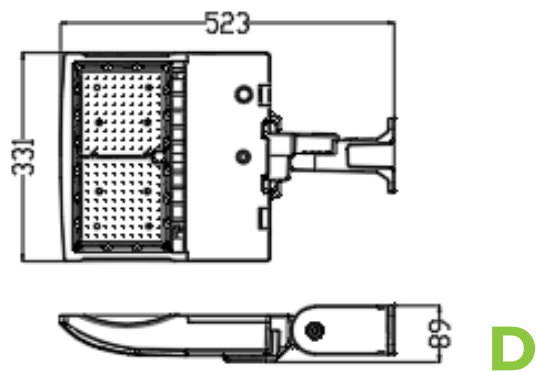

LED Area Light (Lion SSR)

Order Code	DLC Model #	Color	Watts	CCT	LM/Watt	Total Lumens	Voltage
05687	MES-PL-LSSR-120WJT3A1-abc[I0SP;20SP;blank]50fW	White	120W	5000K	141 LM/W	17,062 LM	100-277V
05687	MES-PL-LSSR-135WJT3A1-abc[I0SP;20SP;blank]50fW	White	135W	5000K	134 LM/W	18,640 LM	100-277V
05687	MES-PL-LSSR-150WJT3A1-abc[I0SP;20SP;blank]50fW	White	150W	5000K	130 LM/W	20,103 LM	100-277V
05688	MES-PL-LSSR-200WJT3A1-abc[I0SP;20SP;blank]50fW	White	200W	5000K	140 LM/W	28,985 LM	100-277V
05688	MES-PL-LSSR-220WJT3A1-abc[I0SP;20SP;blank]50fW	White	220W	5000K	140 LM/W	31,331 LM	100-277V
05688	MES-PL-LSSR-240WJT3A1-abc[I0SP;20SP;blank]50fW	White	240W	5000K	140 LM/W	33,804 LM	100-277V
05689	MES-PL-LSSR-260WJT3A1-abc[I0SP;20SP;blank]50fW	White	260W	5000K	138 LM/W	36,765 LM	100-277V
05689	MES-PL-LSSR-280WJT3A1-abc[I0SP;20SP;blank]50fW	White	280W	5000K	138 LM/W	40,055 LM	100-277V
05689	MES-PL-LSSR-300WJT3A1-abc[I0SP;20SP;blank]50fW	White	300W	5000K	138 LM/W	41,858 LM	100-277V

↑ When placing your order, please use **Order Code**.

PHOTOMETRIC DATA

Polar Curve

Cone Chart

LED Area Light (Lion SSR)

DIMENSIONS

Fixture Mount	Mount Type	Depth (in.)	Width (in.)	Height (in.)	Lens Depth (in.)	Lens Width (in.)
A	No Mount	13.6	13.0	3.1	5.8	11.5
B	Slipfitter Mount	21.2	13.0	3.5	-	-
C	Arm Mount	23.2	13.0	6.3	-	-
D	Trunnion Mount	20.5	13.0	3.5	-	-