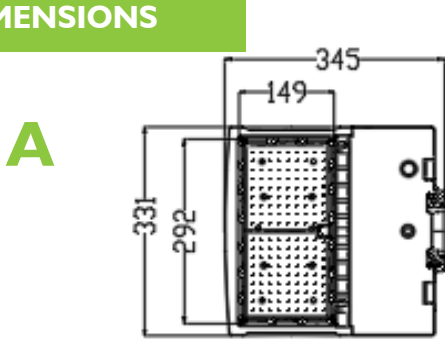

LED Area Light (Lion SSR)

Order Code	DLC Model #	Color	Watts	CCT	LM/Watt	Total Lumens	Voltage
05687	MES-PL-LSSR-120WJT3A1-abc[I0SP;20SP;blank]50fW	White	120W	5000K	141 LM/W	17,062 LM	100-277V
05687	MES-PL-LSSR-135WJT3A1-abc[I0SP;20SP;blank]50fW	White	135W	5000K	134 LM/W	18,640 LM	100-277V
05687	MES-PL-LSSR-150WJT3A1-abc[I0SP;20SP;blank]50fW	White	150W	5000K	130 LM/W	20,103 LM	100-277V
05688	MES-PL-LSSR-200WJT3A1-abc[I0SP;20SP;blank]50fW	White	200W	5000K	140 LM/W	28,985 LM	100-277V
05688	MES-PL-LSSR-220WJT3A1-abc[I0SP;20SP;blank]50fW	White	220W	5000K	140 LM/W	31,331 LM	100-277V
05688	MES-PL-LSSR-240WJT3A1-abc[I0SP;20SP;blank]50fW	White	240W	5000K	140 LM/W	33,804 LM	100-277V
05689	MES-PL-LSSR-260WJT3A1-abc[I0SP;20SP;blank]50fW	White	260W	5000K	138 LM/W	36,765 LM	100-277V
05689	MES-PL-LSSR-280WJT3A1-abc[I0SP;20SP;blank]50fW	White	280W	5000K	138 LM/W	40,055 LM	100-277V
05689	MES-PL-LSSR-300WJT3A1-abc[I0SP;20SP;blank]50fW	White	300W	5000K	138 LM/W	41,858 LM	100-277V

↑ When placing your order, please use **Order Code**.

PHOTOMETRIC DATA

Polar Curve

Cone Chart

LED Area Light (Lion SSR)

DIMENSIONS

Fixture Mount	Mount Type	Depth (in.)	Width (in.)	Height (in.)	Lens Depth (in.)	Lens Width (in.)
A	No Mount	13.6	13.0	3.1	5.8	11.5
B	Slipfitter Mount	21.2	13.0	3.5	-	-
C	Arm Mount	23.2	13.0	6.3	-	-
D	Trunnion Mount	20.5	13.0	3.5	-	-