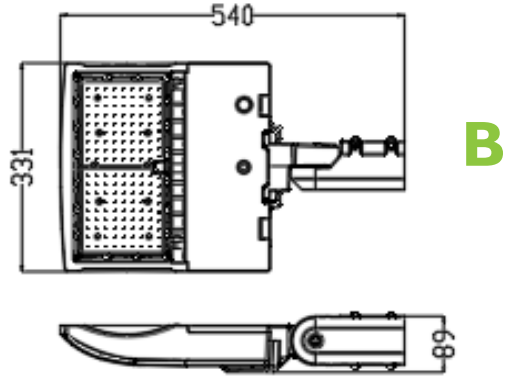

LED Area Light (Lion SSR)

Order Code	DLC Model #	Color	Watts	CCT	LM/Watt	Total Lumens	Voltage
05687	MES-PL-LSSR-120WJT3A1-abc[I0SP;20SP;blank]50fW	White	120W	5000K	141 LM/W	17,062 LM	100-277V
05687	MES-PL-LSSR-135WJT3A1-abc[I0SP;20SP;blank]50fW	White	135W	5000K	134 LM/W	18,640 LM	100-277V
05687	MES-PL-LSSR-150WJT3A1-abc[I0SP;20SP;blank]50fW	White	150W	5000K	130 LM/W	20,103 LM	100-277V
05688	MES-PL-LSSR-200WJT3A1-abc[I0SP;20SP;blank]50fW	White	200W	5000K	140 LM/W	28,985 LM	100-277V
05688	MES-PL-LSSR-220WJT3A1-abc[I0SP;20SP;blank]50fW	White	220W	5000K	140 LM/W	31,331 LM	100-277V
05688	MES-PL-LSSR-240WJT3A1-abc[I0SP;20SP;blank]50fW	White	240W	5000K	140 LM/W	33,804 LM	100-277V
05689	MES-PL-LSSR-260WJT3A1-abc[I0SP;20SP;blank]50fW	White	260W	5000K	138 LM/W	36,765 LM	100-277V
05689	MES-PL-LSSR-280WJT3A1-abc[I0SP;20SP;blank]50fW	White	280W	5000K	138 LM/W	40,055 LM	100-277V
05689	MES-PL-LSSR-300WJT3A1-abc[I0SP;20SP;blank]50fW	White	300W	5000K	138 LM/W	41,858 LM	100-277V

↑ When placing your order, please use **Order Code**.

PHOTOMETRIC DATA

Polar Curve

Cone Chart

LED Area Light (Lion SSR)

DIMENSIONS

Fixture Mount	Mount Type	Depth (in.)	Width (in.)	Height (in.)	Lens Depth (in.)	Lens Width (in.)
A	No Mount	13.6	13.0	3.1	5.8	11.5
B	Slipfitter Mount	21.2	13.0	3.5	-	-
C	Arm Mount	23.2	13.0	6.3	-	-
D	Trunnion Mount	20.5	13.0	3.5	-	-