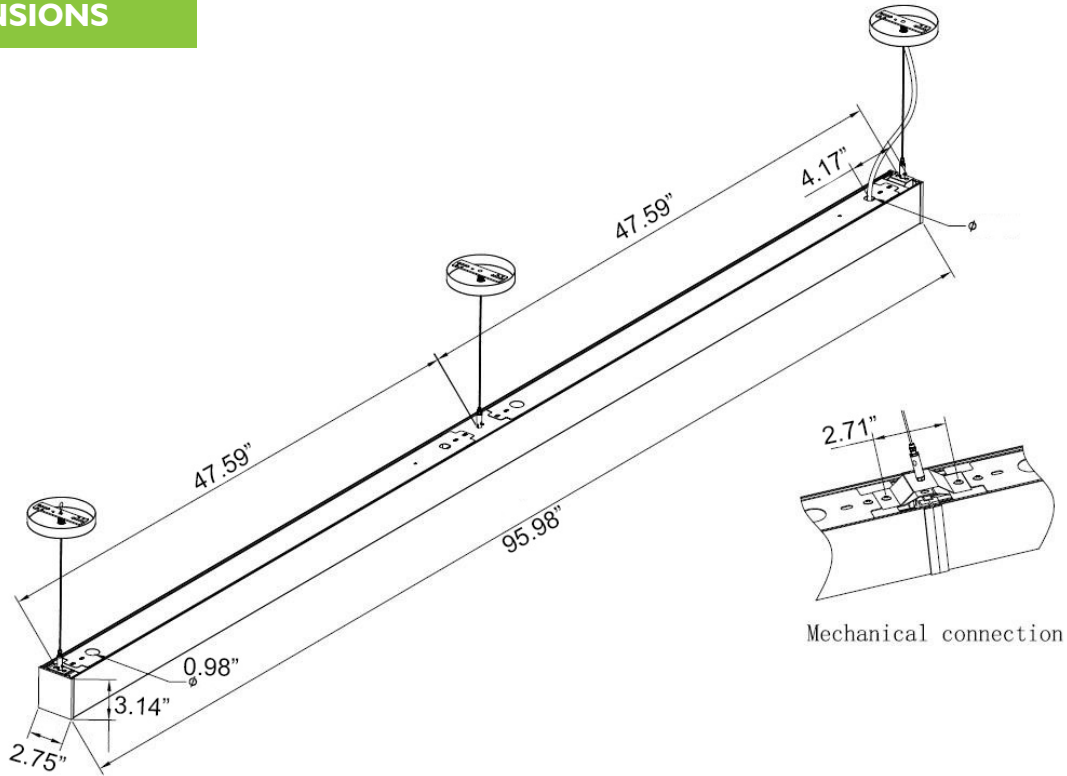

↑ When placing your order, please use **Order Code**.

PHOTOMETRIC DATA

Polar Curve

Cone Chart

LED Architectural Linear Light

DIMENSIONS

LIGHTING CONTROLS

Order Code	Description	Height	Voltage	Color	Version	Function
06210	3-in-1 Microwave Fixture Embedded w/ Detachable Sensor	19ft	120-277V	White	Standard	3-in-1
06278	LED Intelligent Remote Control	-	-	White	Standard	LCD Display