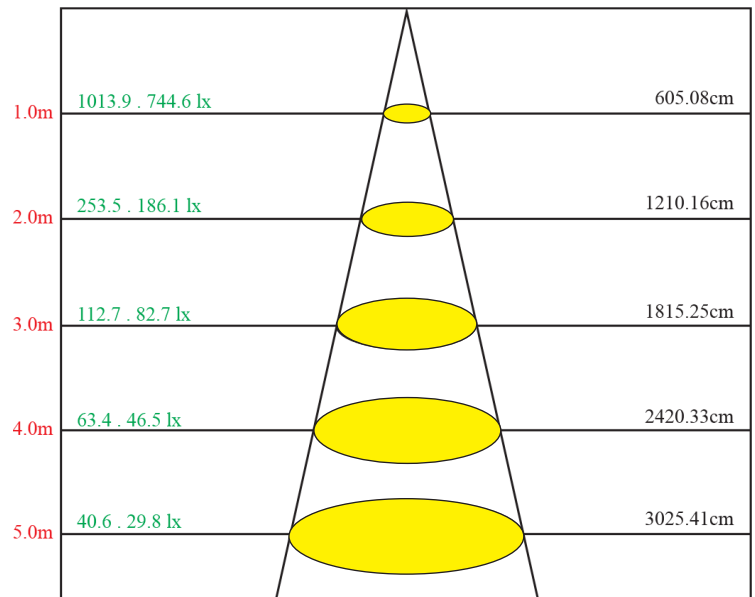

SPECIFICATIONS

Available Wattage	40W - 50W
Available CCT	3000K, 4000K, 5000K
Efficacy Average	105 LM/W - 130 LM/W
Lumen Output	5,200 LM - 5,250 LM
Input Voltage	AC100-277V
Input Frequency	50/60HZ
CRI	>80
Power Factor	0.9
THD	>20%
Working Temp	-40F to 122F (-40C to 50C)
Lens	Frosted
IP Rating	IP44
Dimming	Yes
Life Span (Hours)	>70,000

LED Architectural Linear Light

Note: LSD = Down Lighting / LSUD = Up-Down Lighting

Order Code	DLC Model #	Color	Wattage	CCT	LM/Watt	Total LM	Voltage
02550	MES-LSD4FT40WD-30K/40K/50K-T	Silver	40W	3000K 4000K 5000K	130 LM/W	5,200 LM	100-277V
02551	MES-LSD4FT40WD-30K/40K/50K-T	White	40W	3000K 4000K 5000K	130 LM/W	5,200 LM	100-277V
02552	MES-LSD4FT40WD-30K/40K/50K-T	Black	40W	3000K 4000K 5000K	130 LM/W	5,200 LM	100-277V
02553	MES-LSUD4FT50WD-30K/40K/50K-T	Silver	50W (15W up/ 35W down)	3000K 4000K 5000K	105 LM/W	5,250 LM	100-277V
02554	MES-LSUD4FT50WD-30K/40K/50K-T	White	50W (15W up/ 35W down)	3000K 4000K 5000K	105 LM/W	5,250 LM	100-277V
02555	MES-LSUD4FT50WD-30K/40K/50K-T	Black	50W (15W up/ 35W down)	3000K 4000K 5000K	105 LM/W	5,250 LM	100-277V

↑ When placing your order, please use **Order Code**.

PHOTOMETRIC DATA

Polar Curve

Cone Chart

LED Architectural Linear Light

DIMENSIONS

LIGHTING CONTROLS

Order Code	Description	Height	Voltage	Color	Version	Function
06210	3-in-1 Microwave Fixture Embedded w/ Detachable Sensor	19ft	120-277V	White	Standard	3-in-1
06278	LED Intelligent Remote Control	-	-	White	Standard	LCD Display