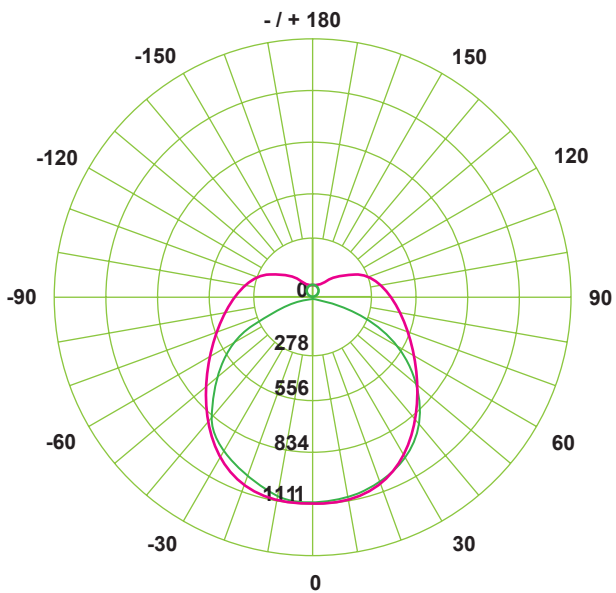

LED Architectural Linear Light

Note: LSD = Down Lighting / LSUD = Up-Down Lighting

Order Code	DLC Model #	Color	Wattage	CCT	LM/Watt	Total LM	Voltage
02550	MES-LSD4FT40WD-30K/40K/50K-T	Silver	40W	3000K 4000K 5000K	130 LM/W	5,200 LM	100-277V
02551	MES-LSD4FT40WD-30K/40K/50K-T	White	40W	3000K 4000K 5000K	130 LM/W	5,200 LM	100-277V
02552	MES-LSD4FT40WD-30K/40K/50K-T	Black	40W	3000K 4000K 5000K	130 LM/W	5,200 LM	100-277V
02553	MES-LSUD4FT50WD-30K/40K/50K-T	Silver	50W (15W up/ 35W down)	3000K 4000K 5000K	105 LM/W	5,250 LM	100-277V
02554	MES-LSUD4FT50WD-30K/40K/50K-T	White	50W (15W up/ 35W down)	3000K 4000K 5000K	105 LM/W	5,250 LM	100-277V
02555	MES-LSUD4FT50WD-30K/40K/50K-T	Black	50W (15W up/ 35W down)	3000K 4000K 5000K	105 LM/W	5,250 LM	100-277V

↑ When placing your order, please use **Order Code**.

PHOTOMETRIC DATA

Polar Curve

Cone Chart

LED Architectural Linear Light

DIMENSIONS

LIGHTING CONTROLS

Order Code	Description	Height	Voltage	Color	Version	Function
06210	3-in-1 Microwave Fixture Embedded w/ Detachable Sensor	19ft	120-277V	White	Standard	3-in-1
06278	LED Intelligent Remote Control	-	-	White	Standard	LCD Display