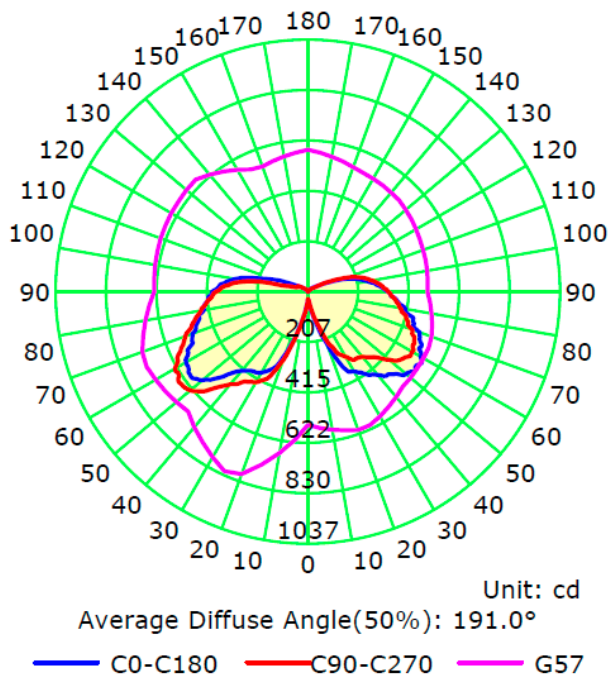

SPECIFICATIONS

Available Wattage	30W - 60W
Available CCT	4000K, 5000K
Efficacy Average	117 LM/W
Lumen Output	3,699 LM - 7,260 LM
Input Voltage	AC100-277V
Input Frequency	50/60HZ
CRI	>80
Power Factor	0.9
THD	> 15%
Working Temp	-40 F to 122F (-40C to 50C)
Lens	Clear
IP Rating	IP44
Dimming	No
Life Span (Hours)	>50,000

HID Post Top Retrofit

Order Code	DLC Model #	Watts	CCT	LM/Watt	Total LM	Voltage
04425	MES-PTB-30AC[-E;-EX]-40K	30W	4000K	117	3,699 LM	100-277V
04426	MES-PTB-30AC[-E;-EX]-50K	30W	5000K	117	3,710 LM	100-277V
04427	MES-PTB-60AC[-E;-EX]-40K	60W	4000K	117	7,214 LM	100-277V
04428	MES-PTB-60AC[-E;-EX]-50K	60W	5000K	117	7,260 LM	100-277V

↑ When placing your order, please use **Order Code**.

PHOTOMETRIC DATA

Polar Curve

Luminous Intensity Distribution Curve

Cone Chart

The Average Illuminance Effective Figure

HID Post Top Retrofit

DIMENSIONS