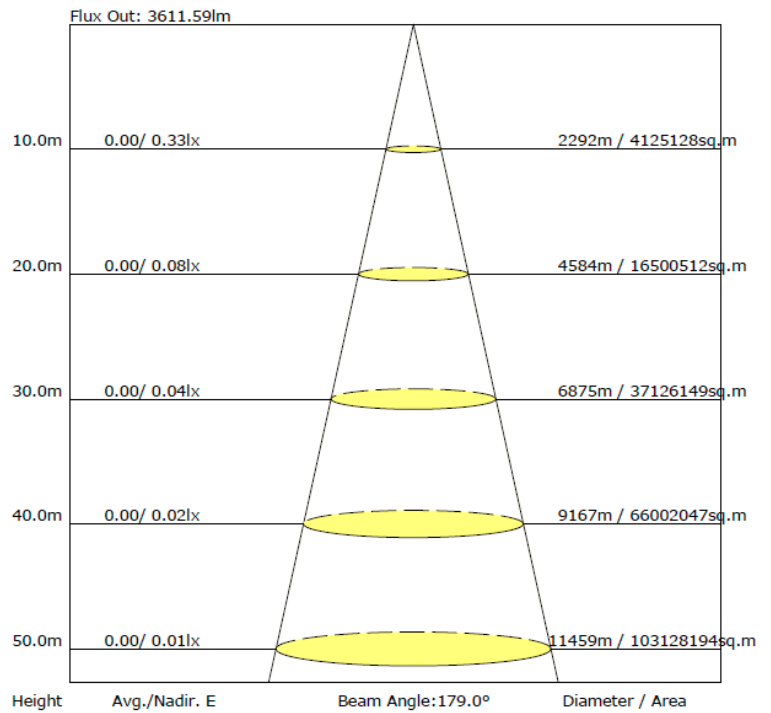

SPECIFICATIONS

Available Wattage	30W - 60W
Available CCT	4000K, 5000K
Efficacy Average	117 LM/W
Lumen Output	3,699 LM - 7,260 LM
Input Voltage	AC100-277V
Input Frequency	50/60HZ
CRI	>80
Power Factor	0.9
THD	> 15%
Working Temp	-40 F to 122F (-40C to 50C)
Lens	Clear
IP Rating	IP44
Dimming	No
Life Span (Hours)	>50,000

↑ When placing your order, please use **Order Code**.

PHOTOMETRIC DATA

Polar Curve

Luminous Intensity Distribution Curve

Cone Chart

The Average Illuminance Effective Figure

HID Post Top Retrofit

DIMENSIONS