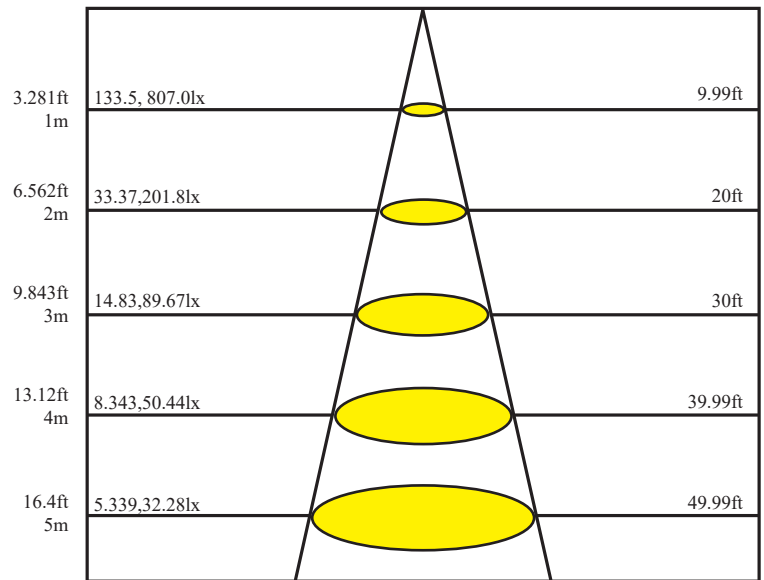

SPECIFICATIONS

Available Wattage	80W - 300W
Available CCT	5000K
Efficacy Average	119 LM/W - 130 LM/W
Lumen Output	10, 459 LM - 38, 682 LM
Input Voltage	AC100-277V
Input Frequency	50/60HZ
CRI	>70
Power Factor	0.9
THD	>15%
Working Temp	-20F to 113F (-20C to 45C)
Lens	Clear
IP Rating	IP40
Dimming	Yes
Life Span (Hours)	>70,000

↑ When placing your order, please use **Order Code**.

PHOTOMETRIC DATA

Polar Curve

Corn Chart

HID Outdoor Retrofit Kit

DIMENSIONS

Wattage	A	B	C
80W / 100W / 120W / 150W	9.3" - 11.2"	6.3"	5.1" - 5.9"
200W / 240W	12.8" - 14.0"	7.2"	5.1" - 5.9"
300W	15.0" - 17.5"	10.2"	5.1" - 5.9"