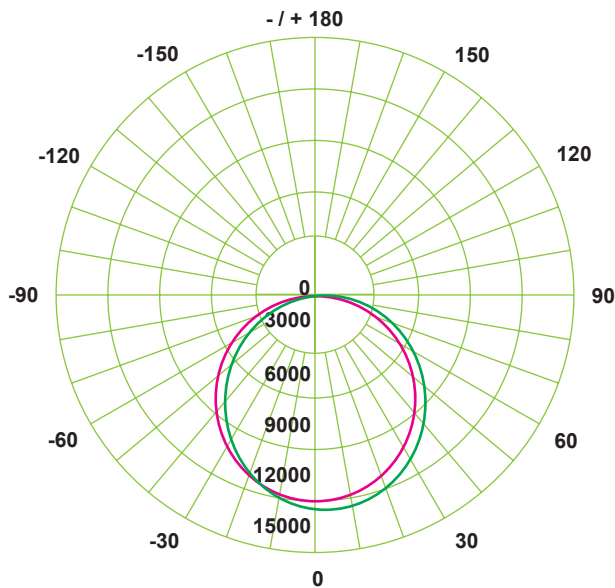

SPECIFICATIONS

Available Wattage	80W - 300W
Available CCT	5000K
Efficacy Average	119 LM/W - 130 LM/W
Lumen Output	10, 459 LM - 38, 682 LM
Input Voltage	AC100-277V
Input Frequency	50/60HZ
CRI	>70
Power Factor	0.9
THD	>15%
Working Temp	-20F to 113F (-20C to 45C)
Lens	Clear
IP Rating	IP40
Dimming	Yes
Life Span (Hours)	>70,000

↑ When placing your order, please use **Order Code**.

PHOTOMETRIC DATA

Polar Curve

Corn Chart

HID Outdoor Retrofit Kit

DIMENSIONS

Wattage	A	B	C
80W / 100W / 120W / 150W	9.3" - 11.2"	6.3"	5.1" - 5.9"
200W / 240W	12.8" - 14.0"	7.2"	5.1" - 5.9"
300W	15.0" - 17.5"	10.2"	5.1" - 5.9"