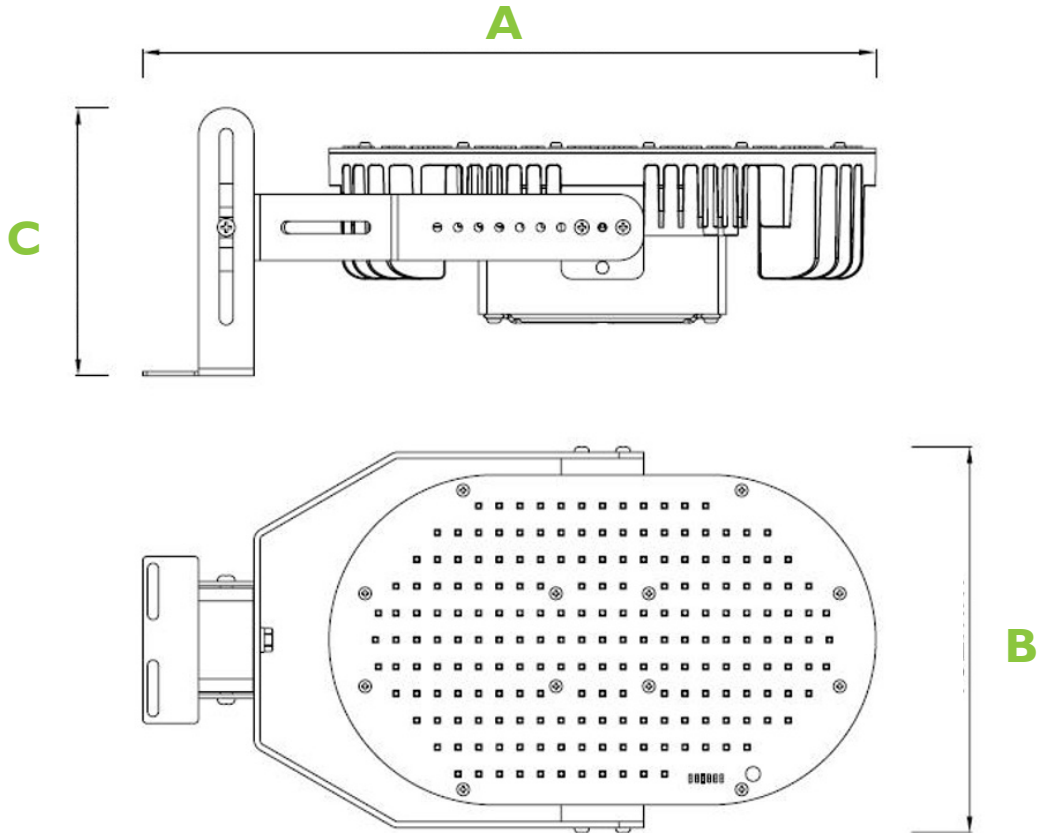

HID Outdoor Retrofit Kit

Order Code	DLC Model #	Watts	CCT	LM/Watt	Total LM	Voltage
06005	MES-RKPUS-80WV2 5000K	80W	5000K	127 LM/W	10, 459 LM	100-277V
06006	MES-RKPUS-100W 5000K	100W	5000K	124 LM/W	13, 449 LM	100-277V
06007	MES-RKPUS-120W 5000K	120W	5000K	122 LM/W	15, 403LM	100-277V
06008	MES-RKPUS-150W 5000K	150W	5000K	130 LM/W	20, 198 LM	100-277V
06009	MES-RKPUS-200W 5000K	200W	5000K	119 LM/W	25, 242 LM	100-277V
06010	MES-RKPUS-240W 5000K	240W	5000K	126 LM/W	30, 882 LM	100-277V
06011	MES-RKPUS-300W 5000K	300W	5000K	127 LM/W	38, 682 LM	100-277V

↑ When placing your order, please use **Order Code**.

PHOTOMETRIC DATA

Polar Curve

Corn Chart

HID Outdoor Retrofit Kit

DIMENSIONS

Wattage	A	B	C
80W / 100W / 120W / 150W	9.3" - 11.2"	6.3"	5.1" - 5.9"
200W / 240W	12.8" - 14.0"	7.2"	5.1" - 5.9"
300W	15.0" - 17.5"	10.2"	5.1" - 5.9"