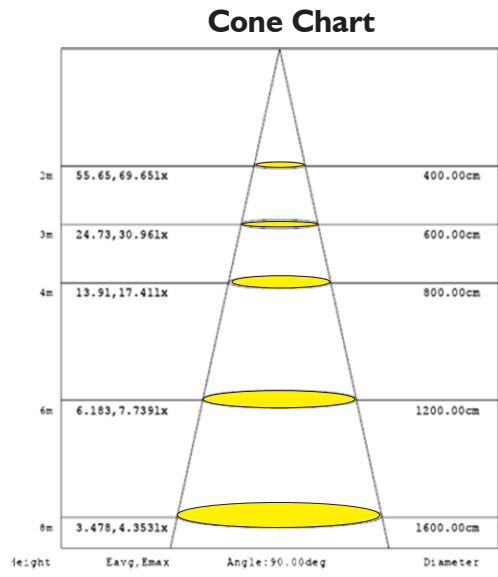

SPECIFICATIONS

Available Wattage	80W - 100W
Available CCT	5000K
Efficacy Average	113 LM/W - 128 LM/W
Lumen Output	9,751 LM - 10,929 LM
Input Voltage	AC100-277V
Input Frequency	50/60HZ
CRI	>80
Power Factor	0.9
THD	<20%
Working Temp	-4F to 140F (-20C TO 60C)
Lens	Frosted
IP Rating	IP44
Dimming	No
Life Span (Hours)	>50,000

↑ When placing your order, please use **Order Code**.

PHOTOMETRIC DATA

DIMENSIONS

Base	A	B
EX39	6.7"	9.1"