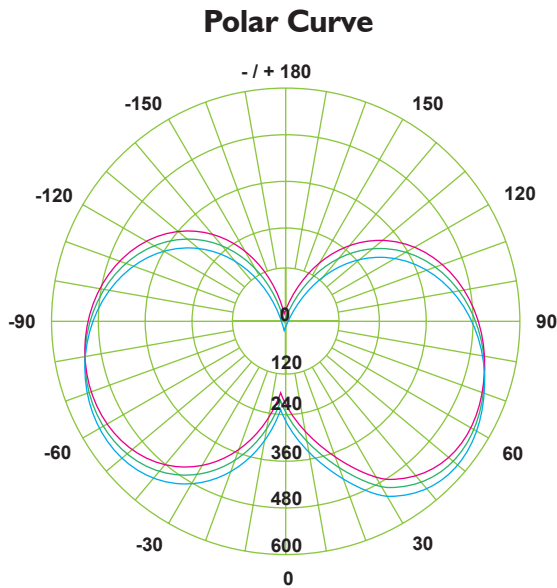

SPECIFICATIONS

Available Wattage	80W - 100W
Available CCT	5000K
Efficacy Average	113 LM/W - 128 LM/W
Lumen Output	9,751 LM - 10,929 LM
Input Voltage	AC100-277V
Input Frequency	50/60HZ
CRI	>80
Power Factor	0.9
THD	<20%
Working Temp	-4F to 140F (-20C TO 60C)
Lens	Frosted
IP Rating	IP44
Dimming	No
Life Span (Hours)	>50,000

↑ When placing your order, please use **Order Code**.

PHOTOMETRIC DATA

DIMENSIONS

Base	A	B
EX39	6.7"	9.1"