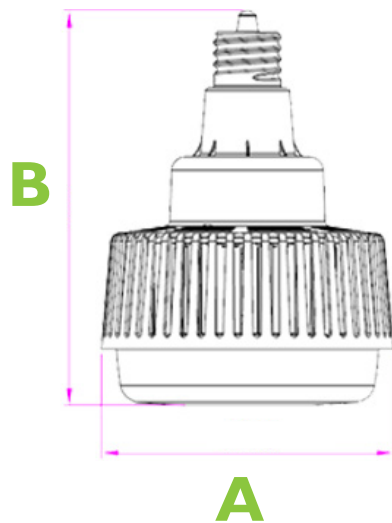

↑ When placing your order, please use **Order Code**.

PHOTOMETRIC DATA

DIMENSIONS

Base	A	B
EX39	6.7"	9.1"