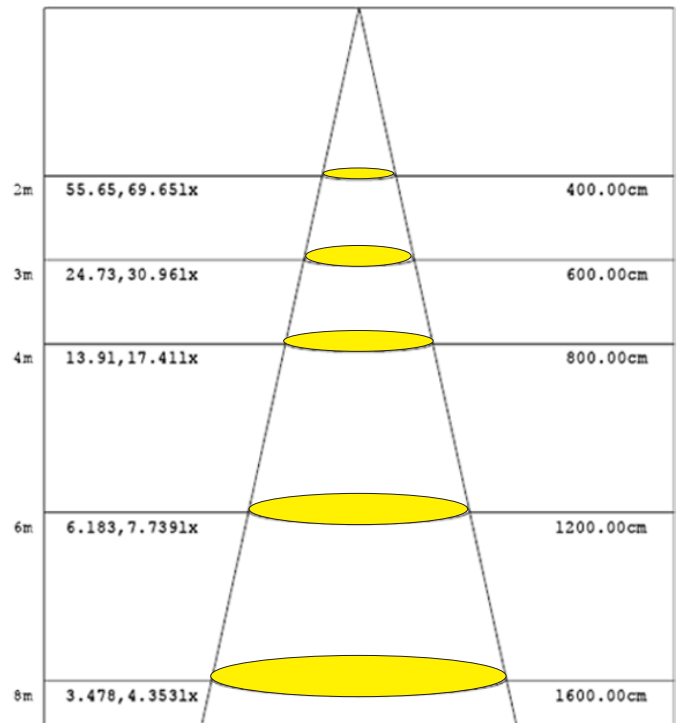

SPECIFICATIONS

Available Wattage	60W - 100W
Available CCT	5000K
Efficacy Average	110 LM/W - 115 LM/W
Lumen Output	6,473 LM - 11,462 LM
Input Voltage	AC100-277V
Input Frequency	50/60HZ
CRI	>80
Power Factor	0.8
THD	> 15%
Working Temp	-22F to 131F (-30C to 55C)
Lens	Clear
IP Rating	IP64
Dimming	No
Life Span (Hours)	>50,000

360° HID Retrofit

Order Code	DLC Model #	Watts	CCT	LM/Watt	Total LM	Voltage
04306	MES-CLW-E39-60WB 5000K	60W	5000K	110 LM/W	6,473 LM	100-277V
04308	MES-CLW-80WB 5000K	80W	5000K	115 LM/W	9,298 LM	100-277V
04310	MES-CLW-100WB 5000K	100W	5000K	114 LM/W	11,462 LM	100-277V

↑ When placing your order, please use **Order Code**.

PHOTOMETRIC DATA

Polar Curve

Cone Chart

360° HID Retrofit

DIMENSIONS

Wattage	A - Length	B - Width
60W	11.2"	3.7"
80W	10.6"	4.9"
100W	11.4"	4.9"