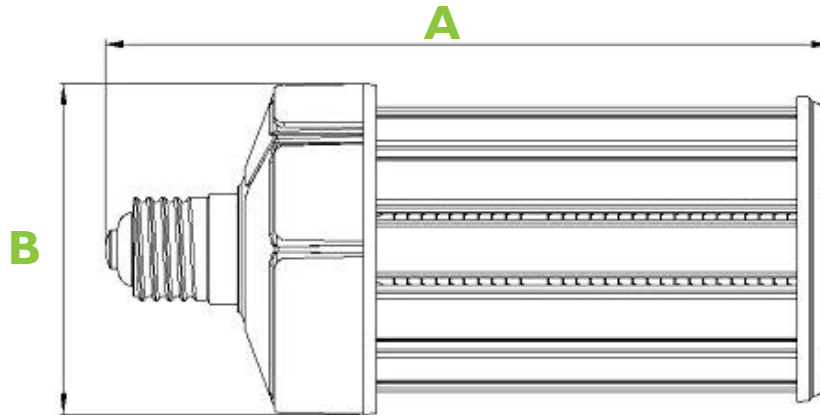

↑ When placing your order, please use **Order Code**.

PHOTOMETRIC DATA

Polar Curve

Cone Chart

360° HID Retrofit

DIMENSIONS

Wattage	A - Length	B - Width
60W	11.2"	3.7"
80W	10.6"	4.9"
100W	11.4"	4.9"