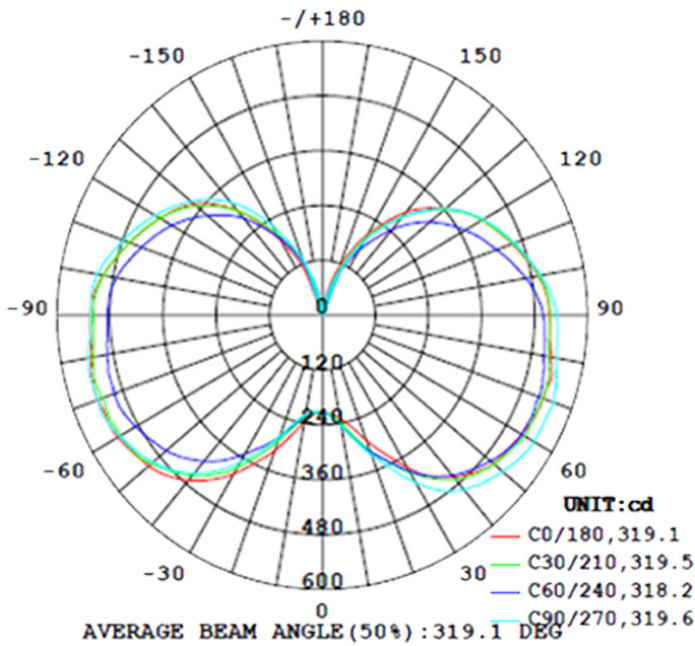

SPECIFICATIONS

Available Wattage	60W - 100W
Available CCT	5000K
Efficacy Average	110 LM/W - 115 LM/W
Lumen Output	6,473 LM - 11,462 LM
Input Voltage	AC100-277V
Input Frequency	50/60HZ
CRI	>80
Power Factor	0.8
THD	> 15%
Working Temp	-22F to 131F (-30C to 55C)
Lens	Clear
IP Rating	IP64
Dimming	No
Life Span (Hours)	>50,000

↑ When placing your order, please use **Order Code**.

PHOTOMETRIC DATA

Polar Curve

Cone Chart

360° HID Retrofit

DIMENSIONS

Wattage	A - Length	B - Width
60W	11.2"	3.7"
80W	10.6"	4.9"
100W	11.4"	4.9"