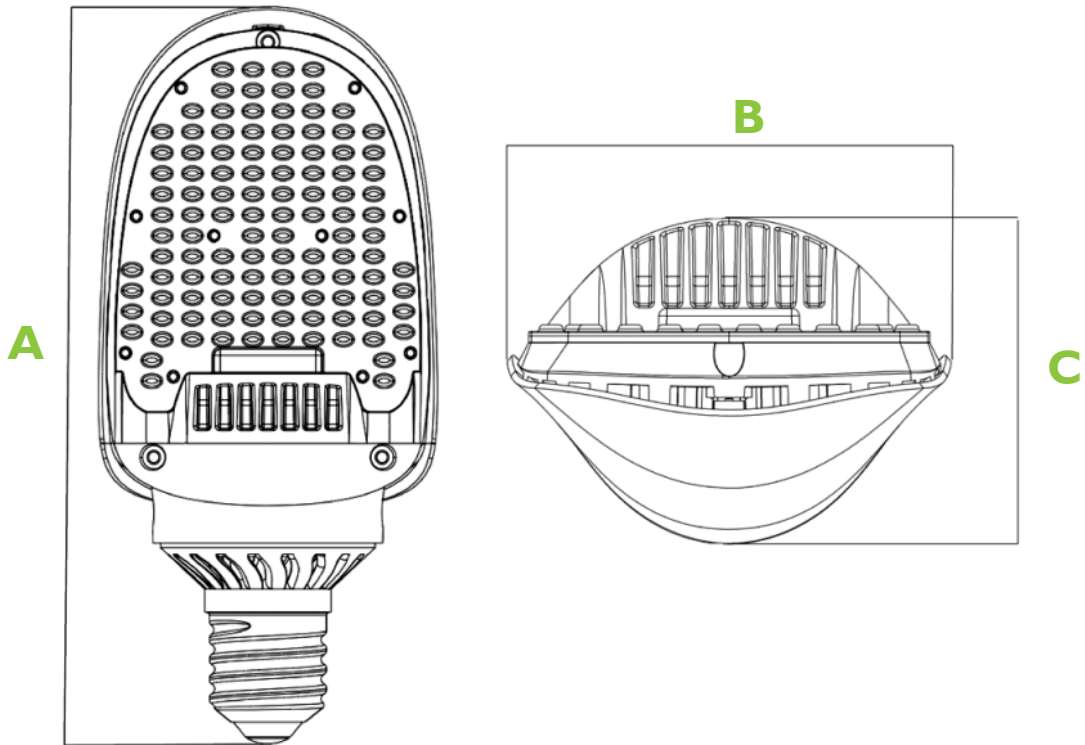

↑ When placing your order, please use **Order Code**.

PHOTOMETRIC DATA

Polar Curve

AVERAGE BEAM ANGLE (50%): 120.5 DEG

Corn Chart

**180° (Paddle)
 HID Retrofit**

DIMENSIONS

Wattage	A - Length	B - Width	C - Height
36W	9.56"	4.44"	3.2"
54W	9.56"	4.44"	3.2"
75W	9.56"	4.44"	3.2"
115W	9.56"	4.44"	3.2"