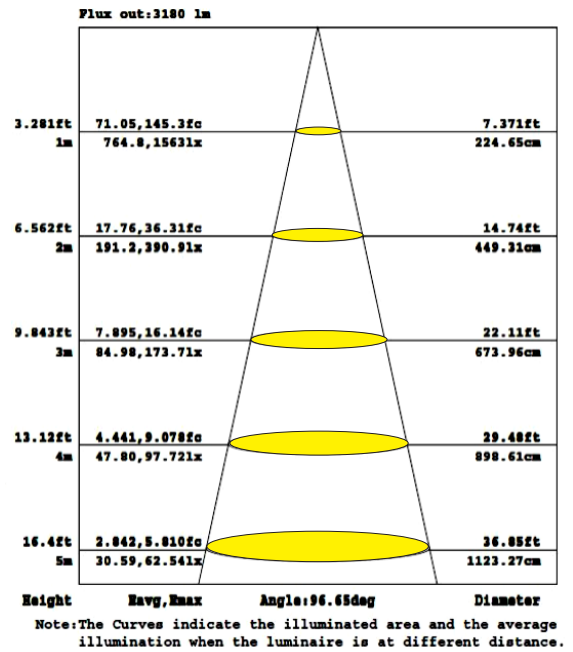

SPECIFICATIONS

Available Wattage	36W - 115W
Available CCT	5000K
Efficacy Average	111 LM/W - 119 LM/W
Lumen Output	4,008 LM - 12,819 LM
Input Voltage	AC100-277V
Input Frequency	50/60HZ
CRI	>72
Power Factor	0.9
THD	> 15%
Working Temp	-20F to 130F (-30C to 55C)
Lens	Striped
IP Rating	IP64
Dimming	No
Life Span (Hours)	>50,000

180° (Paddle) HID Retrofit

Order Code	DLC Model #	Wattage	CCT	LM/Watt	Total LM	Voltage
04375	MES-CLH-36WI-EX 5000K	36W	5000K	119 LM/W	4,008 LM	100-277AC
04376	MES-CLH-54WI-EX 5000K	54W	5000K	111 LM/W	5,672 LM	100-277AC
04377	MES-CLH-75WI-EX 5000K	75W	5000K	116 LM/W	8,615 LM	100-277AC
04378	MES-CLH-115WI-EX 5000K	115W	5000K	113 LM/W	12,819 LM	100-277AC

↑ When placing your order, please use **Order Code**.

PHOTOMETRIC DATA

Polar Curve

AVERAGE BEAM ANGLE (50%): 120.5 DEG

Corn Chart

**180° (Paddle)
 HID Retrofit**

DIMENSIONS

Wattage	A - Length	B - Width	C - Height
36W	9.56"	4.44"	3.2"
54W	9.56"	4.44"	3.2"
75W	9.56"	4.44"	3.2"
115W	9.56"	4.44"	3.2"