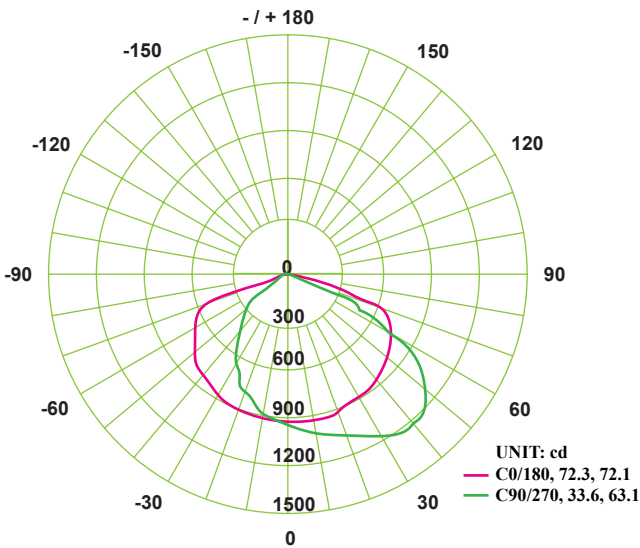

SPECIFICATIONS

Available Wattage	36W - 115W
Available CCT	5000K
Efficacy Average	111 LM/W - 119 LM/W
Lumen Output	4,008 LM - 12,819 LM
Input Voltage	AC100-277V
Input Frequency	50/60HZ
CRI	>72
Power Factor	0.9
THD	> 15%
Working Temp	-20F to 130F (-30C to 55C)
Lens	Striped
IP Rating	IP64
Dimming	No
Life Span (Hours)	>50,000

180° (Paddle) HID Retrofit

Order Code	DLC Model #	Wattage	CCT	LM/Watt	Total LM	Voltage
04375	MES-CLH-36WI-EX 5000K	36W	5000K	119 LM/W	4,008 LM	100-277AC
04376	MES-CLH-54WI-EX 5000K	54W	5000K	111 LM/W	5,672 LM	100-277AC
04377	MES-CLH-75WI-EX 5000K	75W	5000K	116 LM/W	8,615 LM	100-277AC
04378	MES-CLH-115WI-EX 5000K	115W	5000K	113 LM/W	12,819 LM	100-277AC

↑ When placing your order, please use **Order Code**.

PHOTOMETRIC DATA

Polar Curve

AVERAGE BEAM ANGLE (50%): 120.5 DEG

Corn Chart

**180° (Paddle)
 HID Retrofit**

DIMENSIONS

Wattage	A - Length	B - Width	C - Height
36W	9.56"	4.44"	3.2"
54W	9.56"	4.44"	3.2"
75W	9.56"	4.44"	3.2"
115W	9.56"	4.44"	3.2"