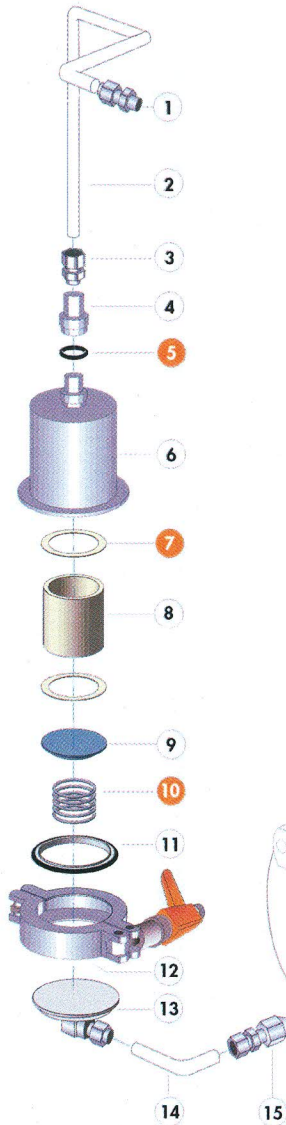

Roots 602 L - Casing pumping kit

A Pumping kit components

Rep.	Description	Qty*	P/N
1	Union connector	1/3	081416
2	Upper tube	1/1	A328851
3	Idem 1	1/3	-
4	M 12 - 1/8 RP connector	1/1	A459346
5	2.7 x Ø 13.6 O-Ring	1/1	Maint. kit
6	Equipped body	1/1	061816
7	Flat seal	1/2	Maint. kit
8	Filter cartridge	1/1	Maint. kit
9	Stop valve	1/1	061820
10	Spring	1/1	Maint. kit
11	Centering ring NW 40	1/1	068226
	5.33 x Ø 40.64 O-Ring	1/1	Maint. kit
12	Clamping ring NW 40	1/1	090579
13	Blank-off flange NW 40	1/1	100936
14	Lower tube	1/1	A328852
15	Idem 1	1/3	-
16	Cover	1/1	061817
	Onduflex washer M 5	2/2	Maint. kit
	Screw CHc M 5 x 12	2/2	075523
17	3 x Ø 24 O-Ring	1/1	Maint. kit
18	Stainless steel wool (10 gr)	1/1	Maint. kit
19	Plug M 12 x 8	1/1	A454177

* Quantity / Total Quantity