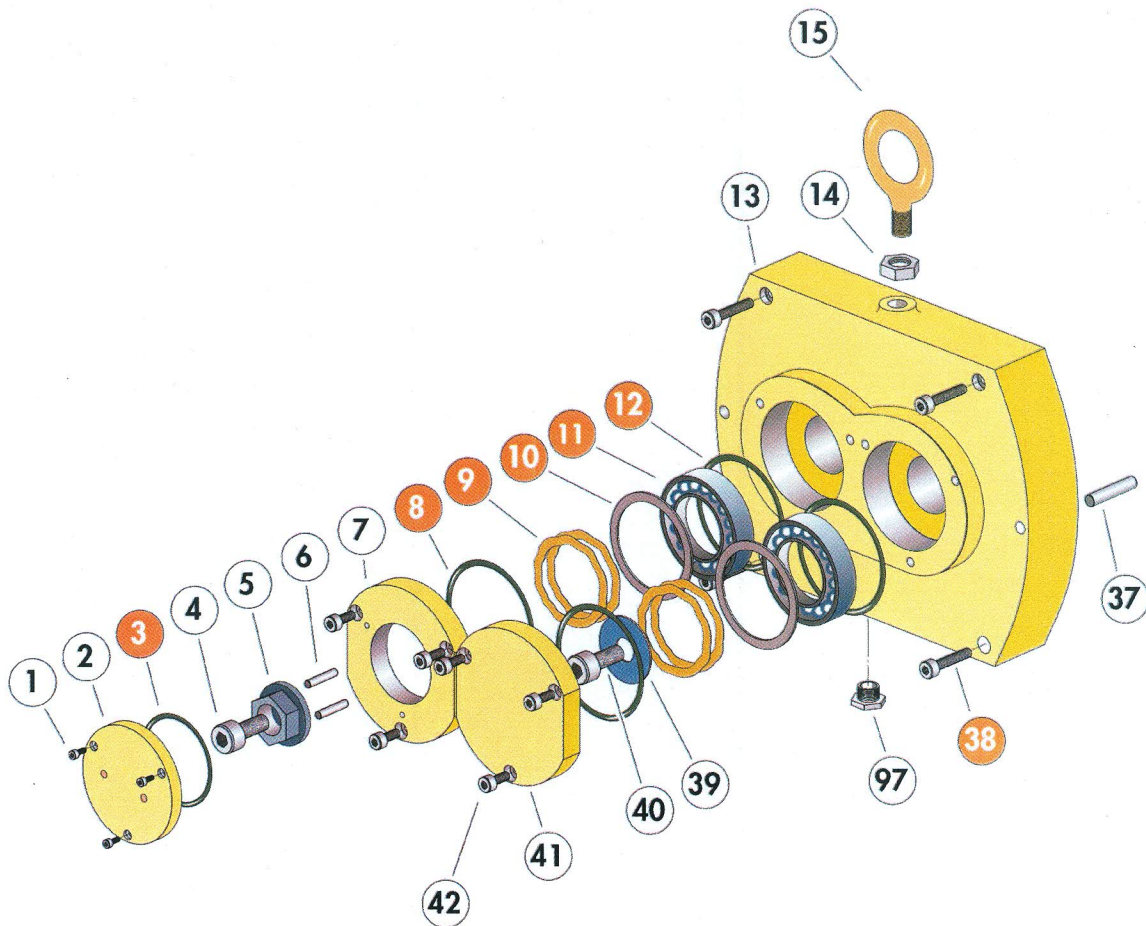

LP support components, L, LM models

Rep.	Description	Qty*	P/N
1	Screw CHc M 4 x 10	3/3	084093
2	End cap	1/1	105464
3	O-Ring 2 x ø 35	1/1	Seals Kit
4	Screw CHc M 8 x 17	1/2	061941
5	Driving nut	1/1	051928
6	Needle ø 4 x 15.8	2/3	071052
7	LP Bearing cover	1/1	051929
8	O-ring 2.5 x ø 52	2/2	Seals Kit
9	Borrelly washer	4/4	Maint. Kit
10	Washer	2/2	Maint. Kit
11	Ball bearing	2/2	Maint. Kit

Rep	Description	Qty*	P/N
12	O-Ring 2.5 x ø 45	2/2	Seals Kit
13	LP support	1/1	106477
14	Nut	1/2	071216
15	Lifting ring	1/2	076189
37	Centering Pin ø 8 x 30	2/10	060267
38	Screw CHc M 6 x 20	4/40	050149
39	Washer	1/1	060242
40	Idem 4	1/2	-
41	LP bearing cover	1/1	061944
42	Screw CHc M 6 x 16	6/6	082367
97	Male plug	1/5	082930