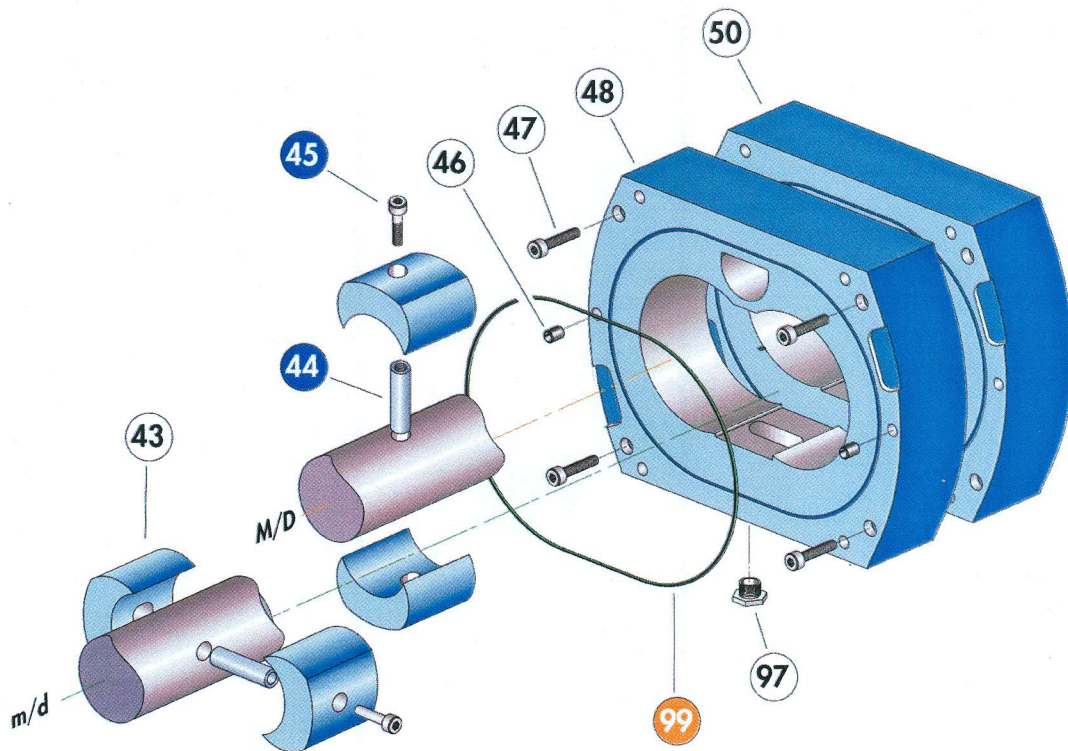

## HP4, HP5 stage components

Edition 01 - August 99

Rep.	Description	Qty*	P/N	Rep.	Description	Qty*	P/N
43	HP lobe	8/8	105149	48	Stator HP4	1/1	106474
44	Threaded pin	4/12	105154	50	Stator HP5	1/1	106473
45	Screw CHc M 6 x 35	8/24	107054	97	Male plug	1/5	082930
46	Specific spacer	4/6	060208	99	O-Ring 3 x ø 211.82	2/10	Seals kit
47	Screw CHc M 6 x 20	8/40	050149				