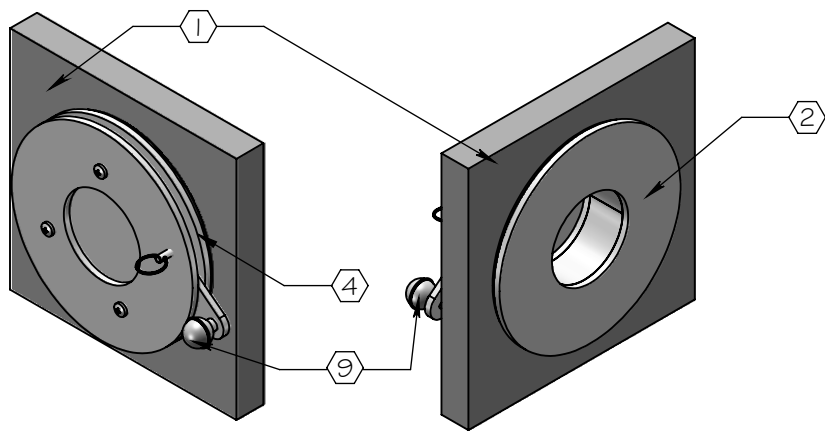

NOTES:

- ① ARMORTEX® BULLET RESISTANT GLAZING
- ② STAINLESS STEEL FACEPLATE
- ③ BALLISTIC STEEL PIVOT PLATE
- ④ BALLISTIC STEEL INTERIOR PLATE
- ⑤ HOLE IN GLAZING TO BE 6 1/2"
- ⑥ PIVOT (INSTALL AT TOP DEAD CENTER)
- ⑦ REMOVABLE LOCKING PIN
- ⑧ STOP
- ⑨ KNOB

SCALE: AS NOTED	TITLE: GUNPORT BALLISTIC STEEL SS. PIVOTING	UNLESS OTHERWISE SPECIFIED: DIMENSIONS ARE IN INCHES TOLERANCES: FRACTIONAL: ±1/16" ANGULAR: ±1° TWO PLACE DECIMAL: ±.01 THREE PLACE DECIMAL: ±.005	 <b>COVENANT</b> Security Equipment
DATE: 06-25-2015	MODEL: GP-BS-SS-PI		
DRAWN BY: M. FREEMAN	SHEET NUMBER: 1 OF 1		