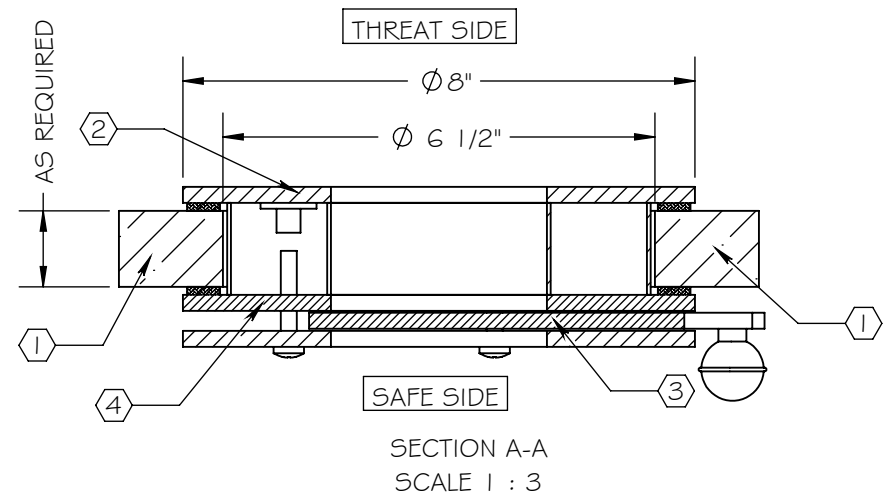

NOTES:

- ① ARMORTEX® BULLET RESISTANT GLAZING
- ② STAINLESS STEEL FACEPLATE
- ③ BALLISTIC STEEL PIVOT PLATE
- ④ BALLISTIC STEEL INTERIOR PLATE
- ⑤ HOLE IN GLAZING TO BE 6 1/2"
- ⑥ PIVOT (INSTALL AT TOP DEAD CENTER)
- ⑦ REMOVABLE LOCKING PIN
- ⑧ STOP
- ⑨ KNOB

SCALE: AS NOTED	TITLE: GUNPORT BALLISTIC STEEL SS. PIVOTING	UNLESS OTHERWISE SPECIFIED: DIMENSIONS ARE IN INCHES TOLERANCES: FRACTIONAL: ±1/16" ANGULAR: ±1° TWO PLACE DECIMAL: ±.01 THREE PLACE DECIMAL: ±.005	 <b>COVENANT</b> Security Equipment
DATE: 06-25-2015	MODEL: GP-BS-SS-PI		
DRAWN BY: M. FREEMAN	SHEET NUMBER: 1 OF 1		