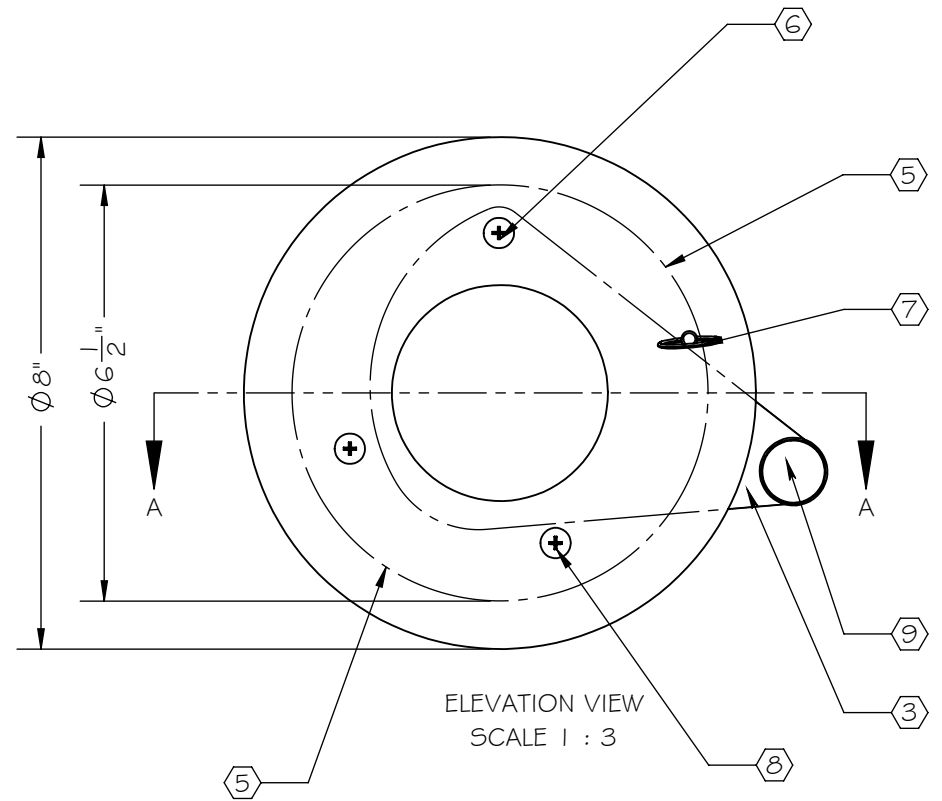

NOTES:

- ① ARMORTEX® BULLET RESISTANT GLAZING
- ② STAINLESS STEEL FACEPLATE
- ③ BALLISTIC STEEL PIVOT PLATE
- ④ BALLISTIC STEEL INTERIOR PLATE
- ⑤ HOLE IN GLAZING TO BE 6 1/2"
- ⑥ PIVOT (INSTALL AT TOP DEAD CENTER)
- ⑦ REMOVABLE LOCKING PIN
- ⑧ STOP
- ⑨ KNOB

SCALE: AS NOTED	TITLE: GUNPORT BALLISTIC STEEL SS. PIVOTING	UNLESS OTHERWISE SPECIFIED: DIMENSIONS ARE IN INCHES TOLERANCES: FRACTIONAL: ±1/16" ANGULAR: ±1° TWO PLACE DECIMAL: ±.01 THREE PLACE DECIMAL: ±.005	 <b>COVENANT</b> Security Equipment
DATE: 06-25-2015	MODEL: GP-BS-SS-PI		
DRAWN BY: M. FREEMAN	SHEET NUMBER: 1 OF 1		